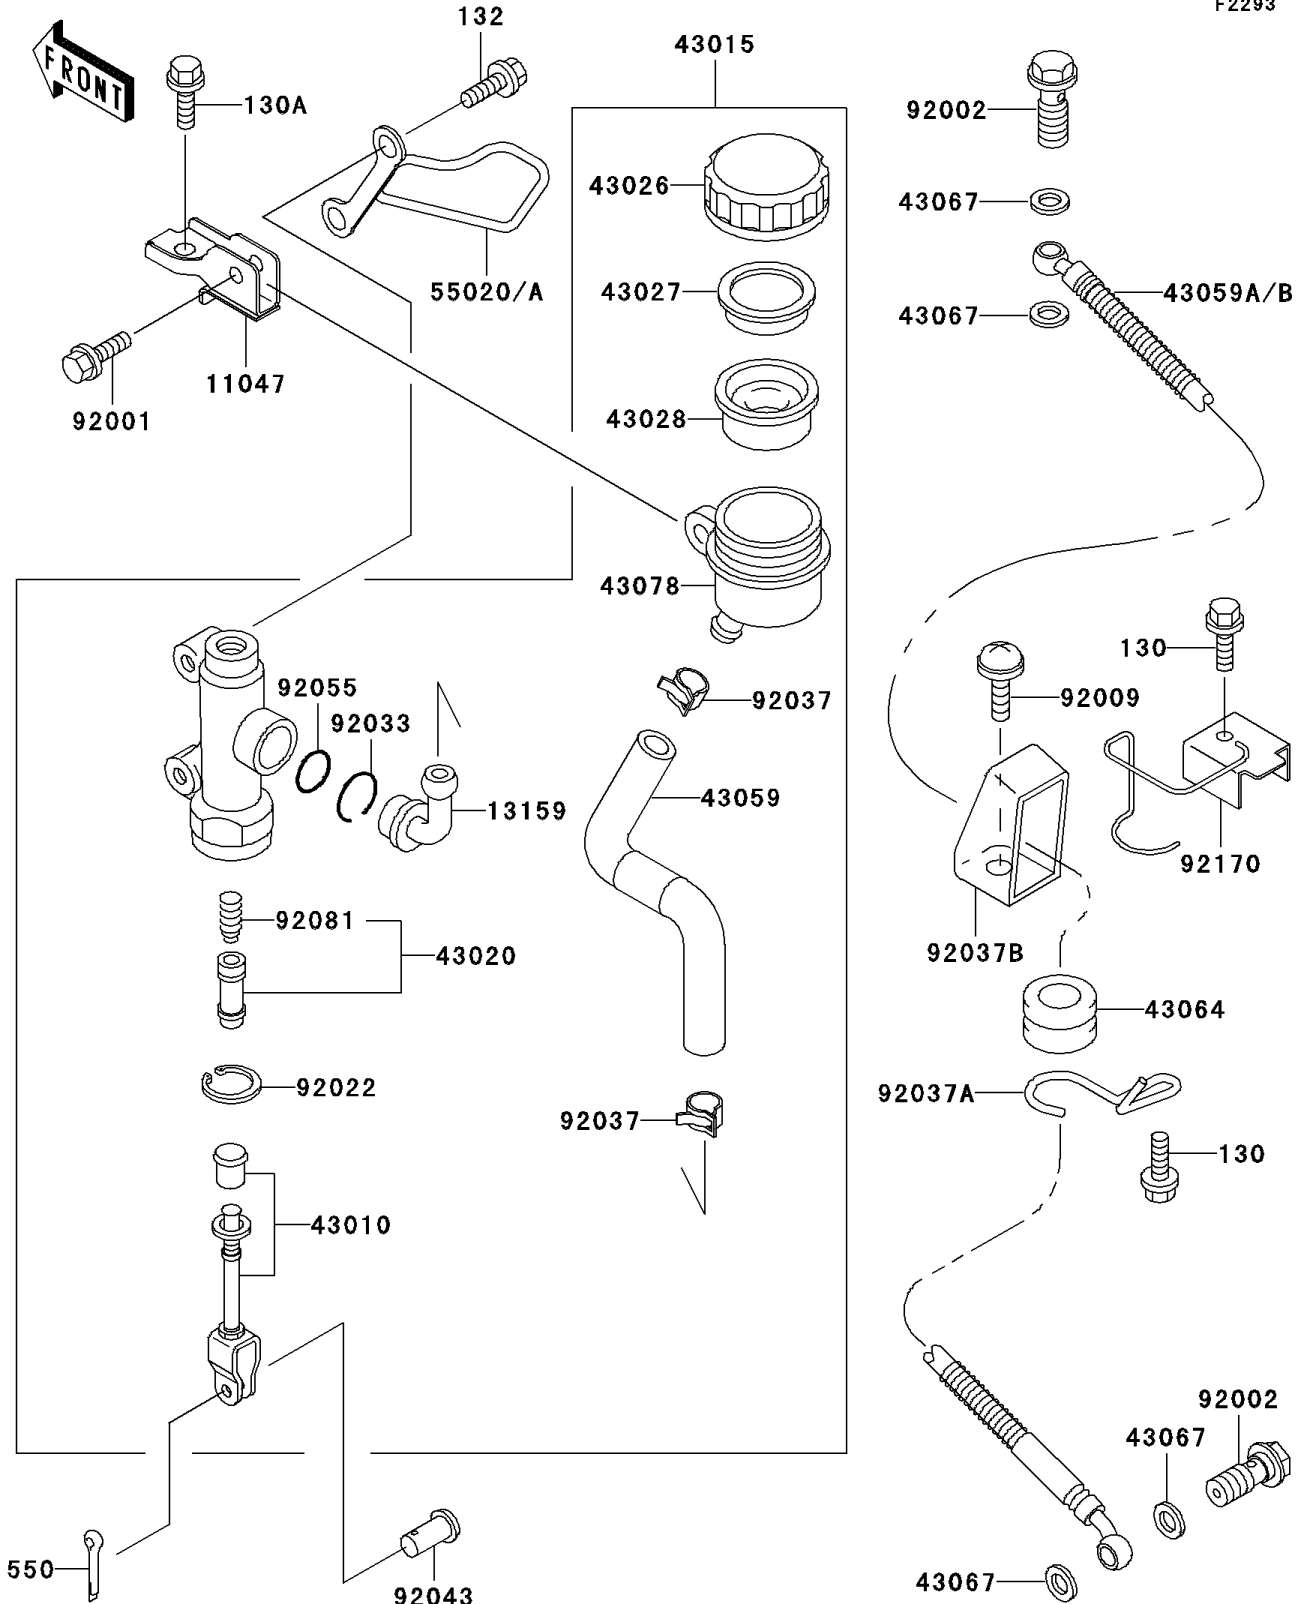

1993 NINJA® ZX™-11 PARTS DIAGRAM

Rear Master Cylinder

F2293

1993 NINJA® ZX™-11 PARTS LIST

Rear Master Cylinder

ITEM NAME	PART NUMBER	QUANTITY
BOLT-FLANGED (Ref # 130)	130J0610	1
BOLT-FLANGED,6X14,BLACK (Ref # 130A)	130J0614	1
BOLT-FLANGED-SMALL (Ref # 132)	132E0835	1
PIN-COTTER,2.0X15 (Ref # 550)	550D2015	1
BRACKET,RESERVOIR TANK (Ref # 11047)	11047-1963	1
CONNECTOR,RR MASTER CYLINDER (Ref # 13159)	13159-1052	1
ROD-ASSY-BRAKE (Ref # 43010)	43010-1055	1
CYLINDER-ASSY-MASTER,RR (Ref # 43015)	43015-1531	1
PISTON-COMP-BRAKE (Ref # 43020)	43020-1057	1
CAP-BRAKE (Ref # 43026)	43026-1051	1
PLATE-DIAPHRAGM (Ref # 43027)	43027-1051	1
DIAPHRAGM,MASTER CYLINDER (Ref # 43028)	43028-1057	1
HOSE-BRAKE,RR MASTER CYLINDER (Ref # 43059)	43059-1755	1
HOSE-BRAKE,RR (Ref # 43059A)	43059-1762	1
GROMMET,HOSE CLAMP (Ref # 43064)	43064-007	1
WASHER,10.5X15X1.5 (Ref # 43067)	43067-001	1
RESERVOIR,RR MASTER CYLINDER (Ref # 43078)	43078-1058	1
GUARD,RR MASTER CYLINDER (Ref # 55020)	55020-1491	1
BOLT,6X20 (Ref # 92001)	92001-1460	1
BOLT,OIL,L=23 (Ref # 92002)	92002-1888	1
SCREW,6X14 (Ref # 92009)	92009-1288	1
WASHER,CIRCRIP (Ref # 92022)	92022-1601	1
RING-SNAP,20.5MM (Ref # 92033)	92033-1186	1
CLAMP,BRAKE HOSE (Ref # 92037)	92037-1547	1
CLAMP,HOSE (Ref # 92037A)	92037-1834	1
CLAMP,HOSE (Ref # 92037B)	92037-1896	1
PIN,8MM (Ref # 92043)	92043-1303	1
RING-O,MASTER CYLINDER (Ref # 92055)	92055-1251	1
SPRING,MASTER CYLINDER (Ref # 92081)	92081-1737	1

1993 NINJA® ZX™-11 PARTS LIST

Rear Master Cylinder

ITEM NAME	PART NUMBER	QUANTITY
CLAMP,HOSE (Ref # 92170)	92170-1339	1