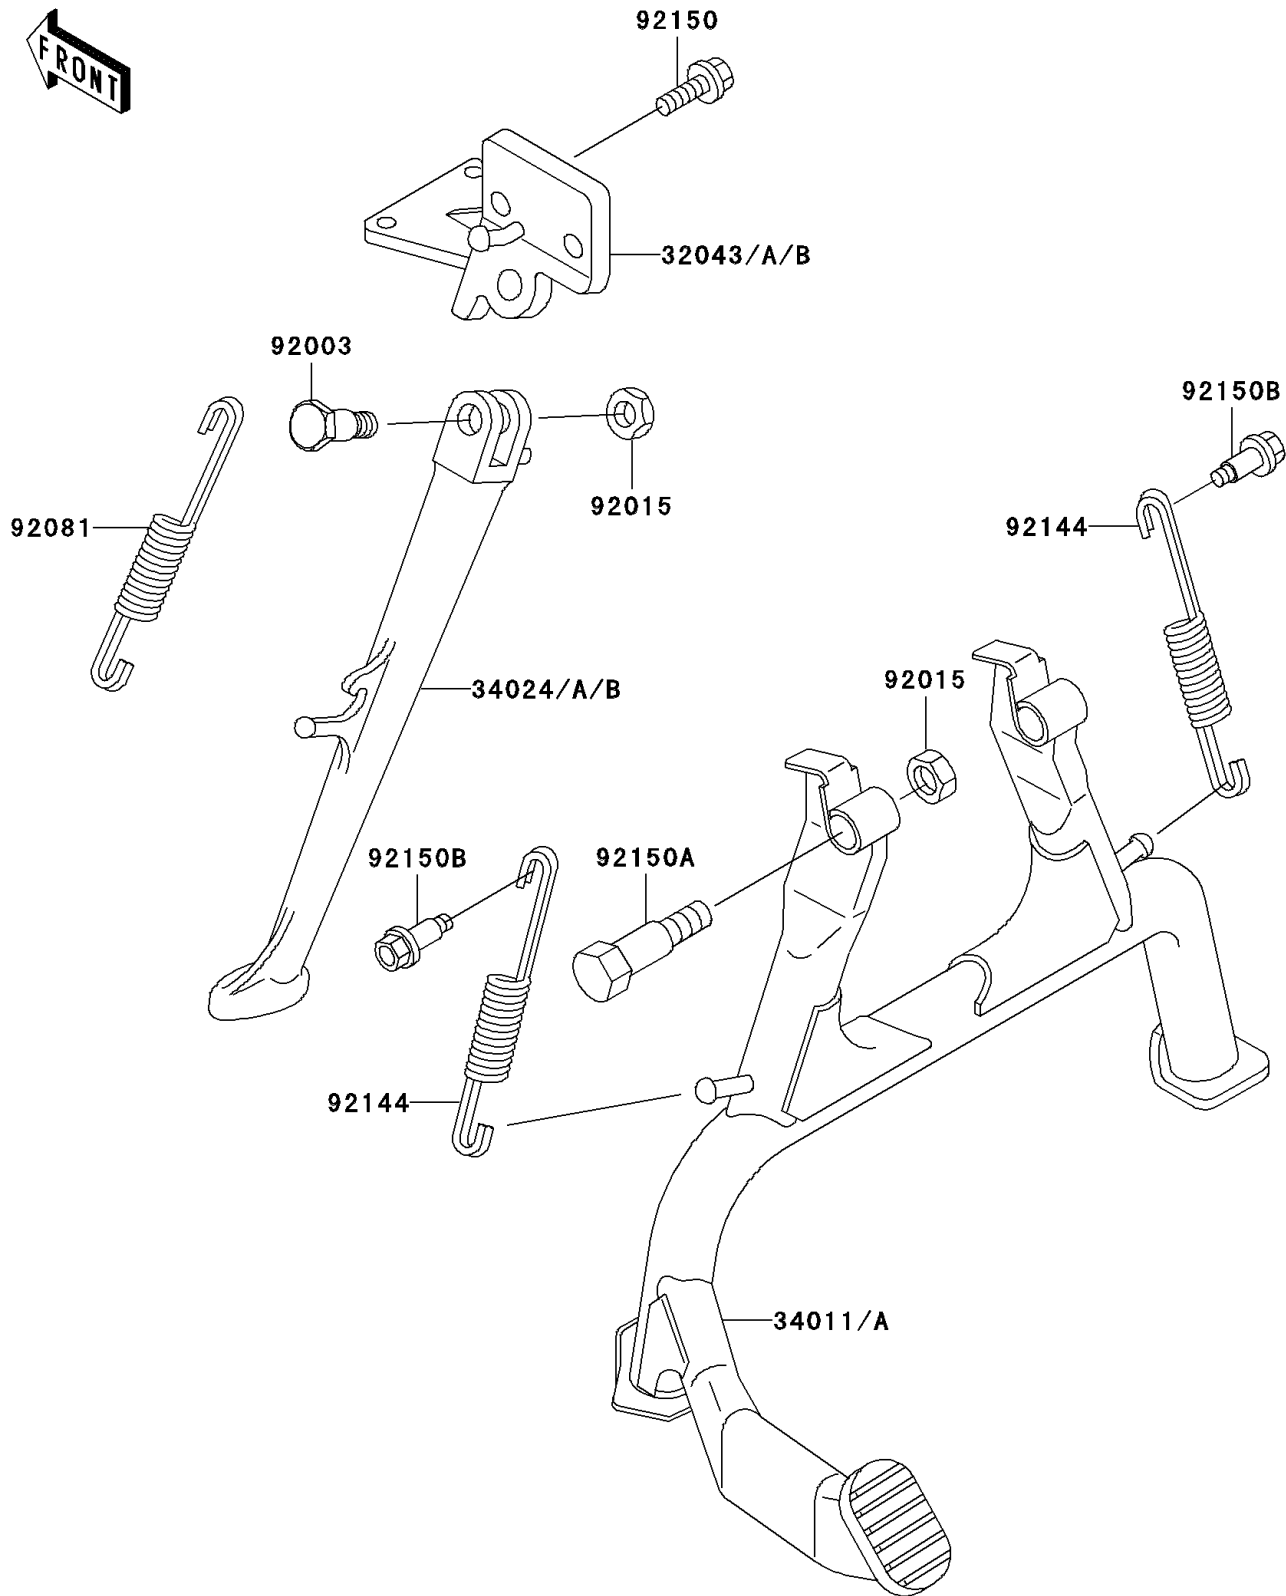

1993 NINJA® ZX™-11 PARTS DIAGRAM

Stand(s)

F2190

1993 NINJA® ZX™-11 PARTS LIST

Stand(s)

ITEM NAME	PART NUMBER	QUANTITY
STAND-CENTER (Ref # 34011)	34011-1155	1
BOLT,SIDE STAND (Ref # 92003)	92003-079	1
NUT,LOCK,10MM,BLACK (Ref # 92015)	92015-1188	1
SPRING,SIDE STAND (Ref # 92081)	92081-1676	1
SPRING,CENTER STAND (Ref # 92144)	92144-1334	1
BOLT,FLANGED,10X25 (Ref # 92150)	92150-1065	1
BOLT,CENTER STAND,10MM (Ref # 92150A)	92150-1112	1
BOLT,6MM (Ref # 92150B)	92150-1113	1
BRACKET-STAND,SIDE,SILVER (Ref # 32043A)	32043-1344-TX	1
BRACKET-STAND,SIDE,SILVER (Ref # 32043B)	32043-1344-VZ	1
STAND-SIDE,SILVER NO.35 (Ref # 34024A)	34024-1249-TX	1
STAND-SIDE,SILVER NO.35 (Ref # 34024B)	34024-1249-VZ	1