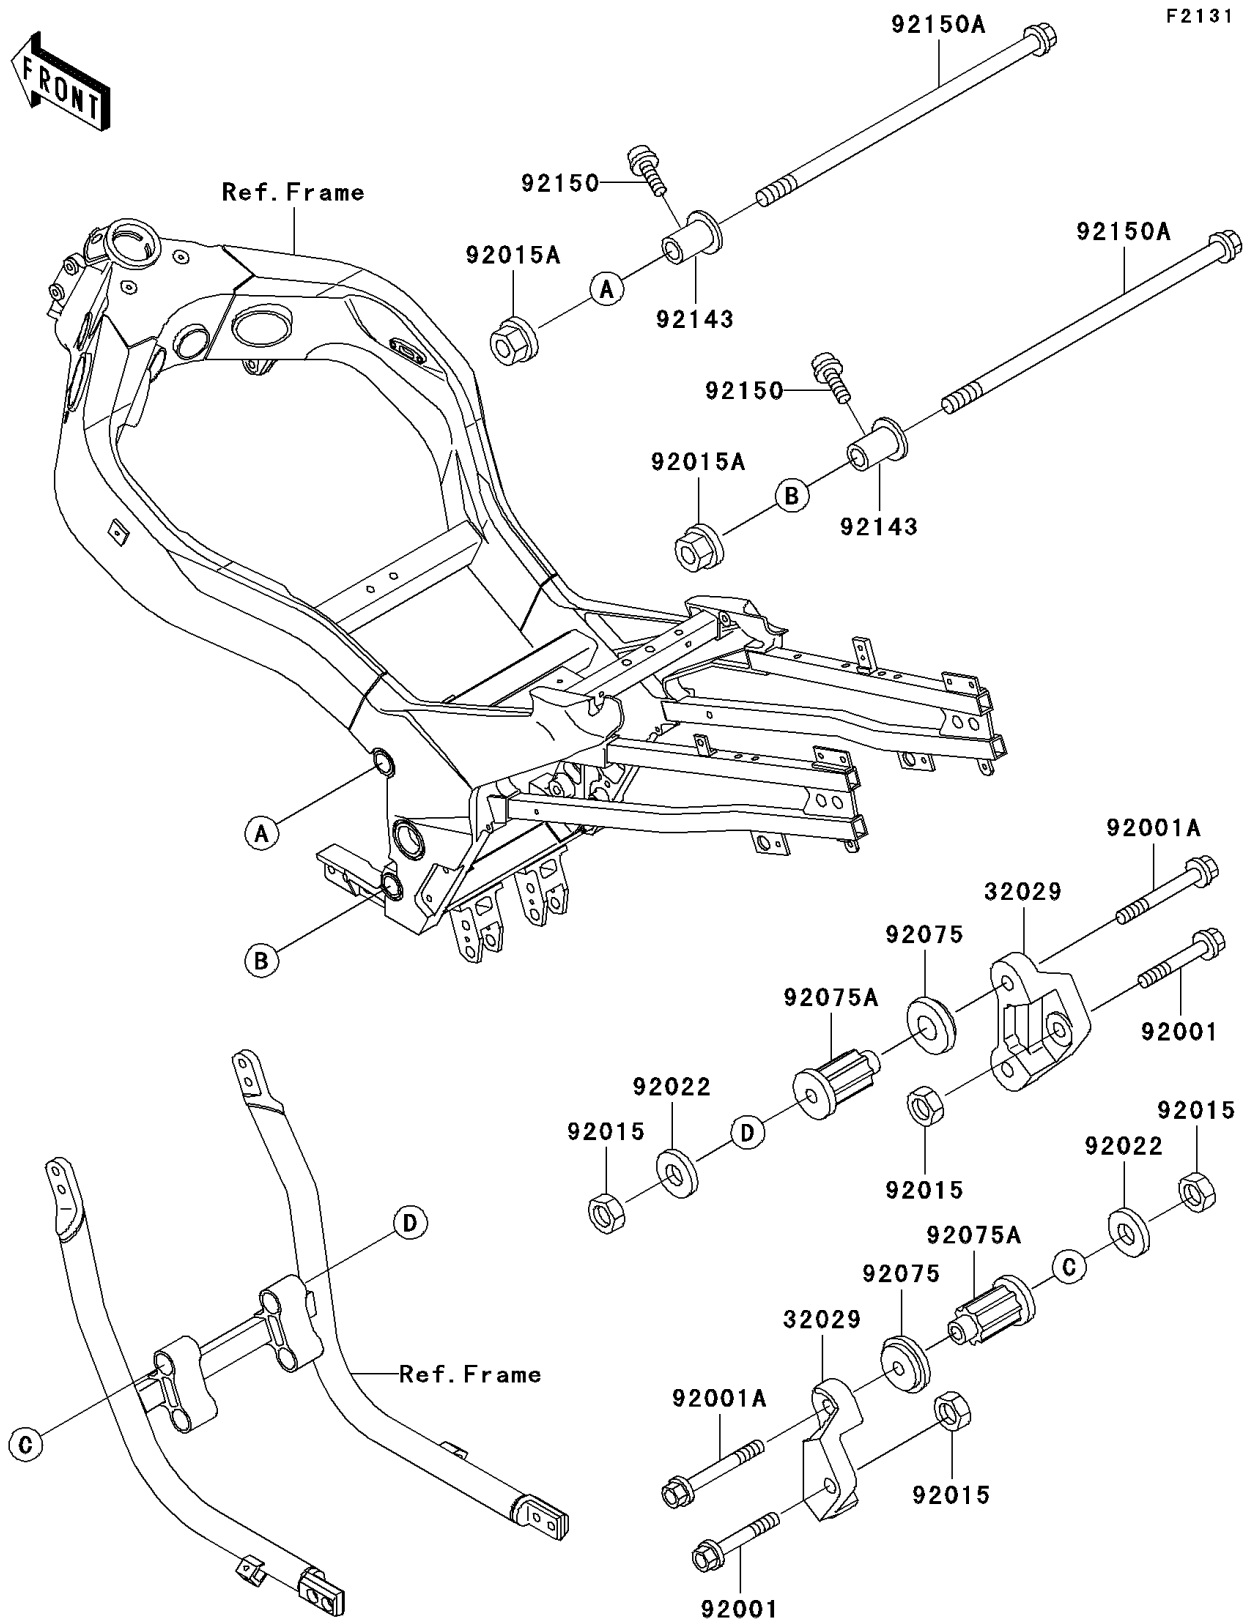

## 1993 NINJA® ZX™-11 PARTS DIAGRAM

Frame Fittings

## 1993 NINJA® ZX™-11 PARTS LIST

### Frame Fittings

ITEM NAME	PART NUMBER	QUANTITY
BRACKET-ENGINE (Ref # 32029)	32029-1615	1
BOLT,FLANGED,10X60 (Ref # 92001)	92001-1617	1
BOLT,FLANGED,10X85 (Ref # 92001A)	92001-1619	1
NUT,LOCK,10MM (Ref # 92015)	92015-1429	1
NUT,LOCK,10MM (Ref # 92015A)	92015-1522	1
WASHER,10.5X37X1.6 (Ref # 92022)	92022-1246	1
DAMPER,ENGINE MOUNT,SIDE (Ref # 92075)	92075-1274	1
DAMPER,ENGINE MOUNT,MAIN (Ref # 92075A)	92075-1377	1
COLLAR,ENGINE MOUNT,L=26.5 (Ref # 92143)	92143-1615	1
BOLT,SOCKET,8X30 (Ref # 92150)	92150-1156	1
BOLT,FLANGED,10X235 (Ref # 92150A)	92150-1263	1