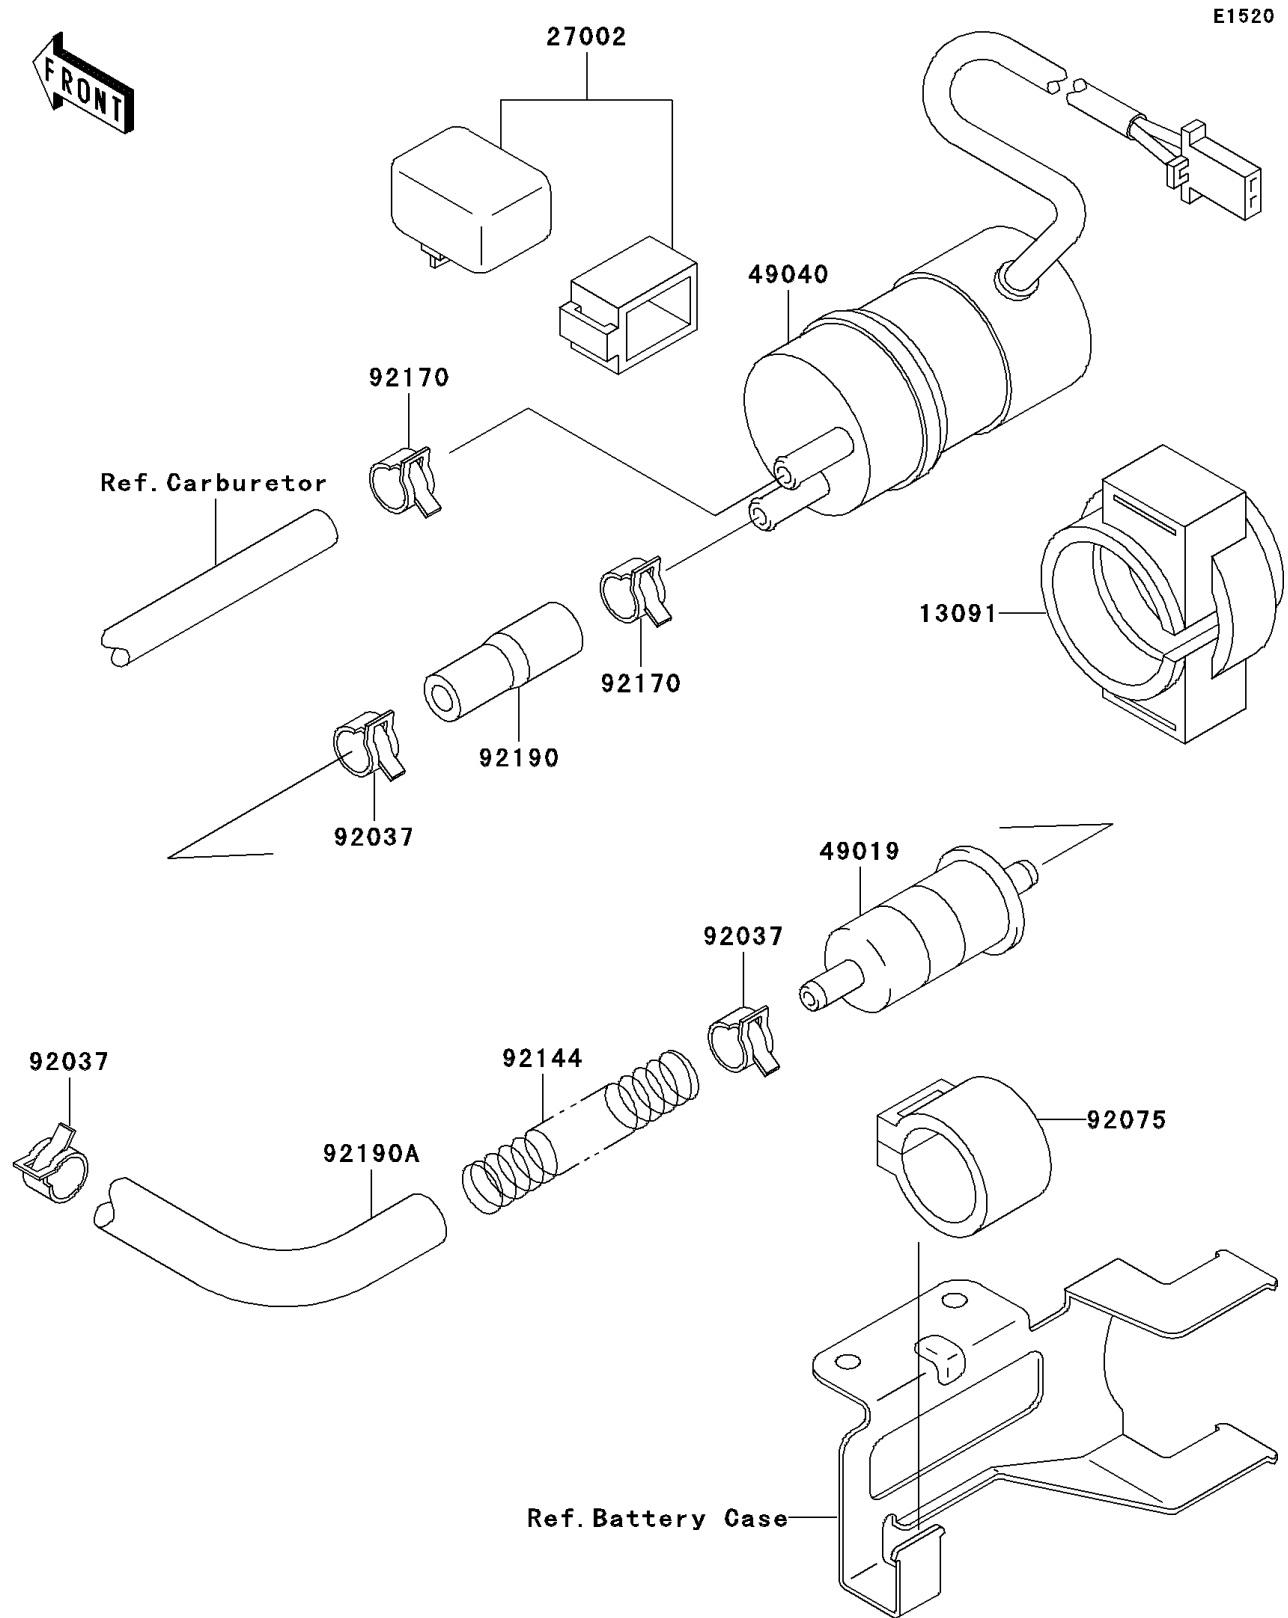

1993 NINJA® ZX™-11 PARTS DIAGRAM

Fuel Pump

1993 NINJA® ZX™-11 PARTS LIST

Fuel Pump

ITEM NAME	PART NUMBER	QUANTITY
HOLDER (Ref # 13091)	13091-1512	1
RELAY-ASSY (Ref # 27002)	27002-1065	1
FILTER-FUEL (Ref # 49019)	49019-1055	1
PUMP-FUEL (Ref # 49040)	49040-1061	1
CLAMP (Ref # 92037)	92037-1181	1
DAMPER,FUEL FILTER (Ref # 92075)	92075-1853	1
SPRING,TUBE (Ref # 92144)	92144-1821	1
CLAMP (Ref # 92170)	92170-1118	1
TUBE (Ref # 92190)	92190-1153	1
TUBE,FUEL TAP-FUEL FILTER (Ref # 92190A)	92190-1394	1