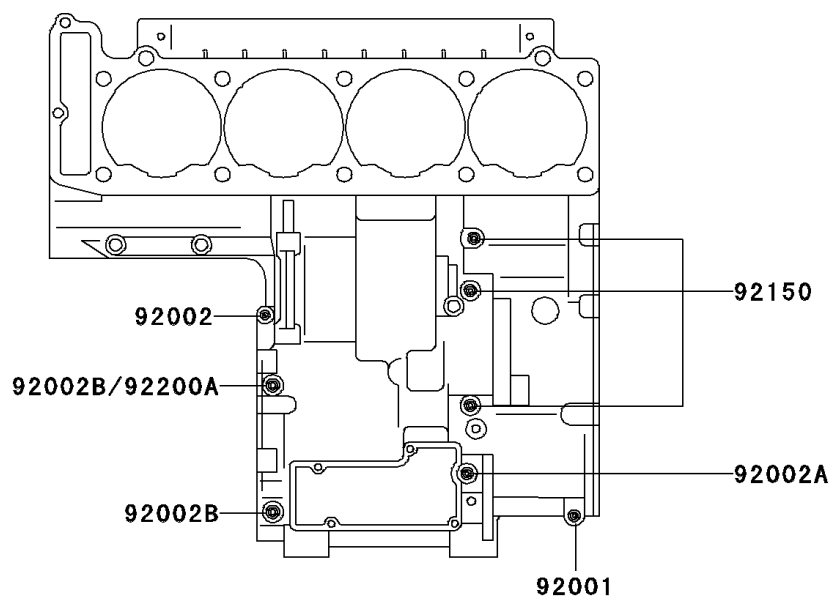

1993 NINJA® ZX™-11 PARTS DIAGRAM

Crankcase Bolt Pattern

E1412

Upper Case