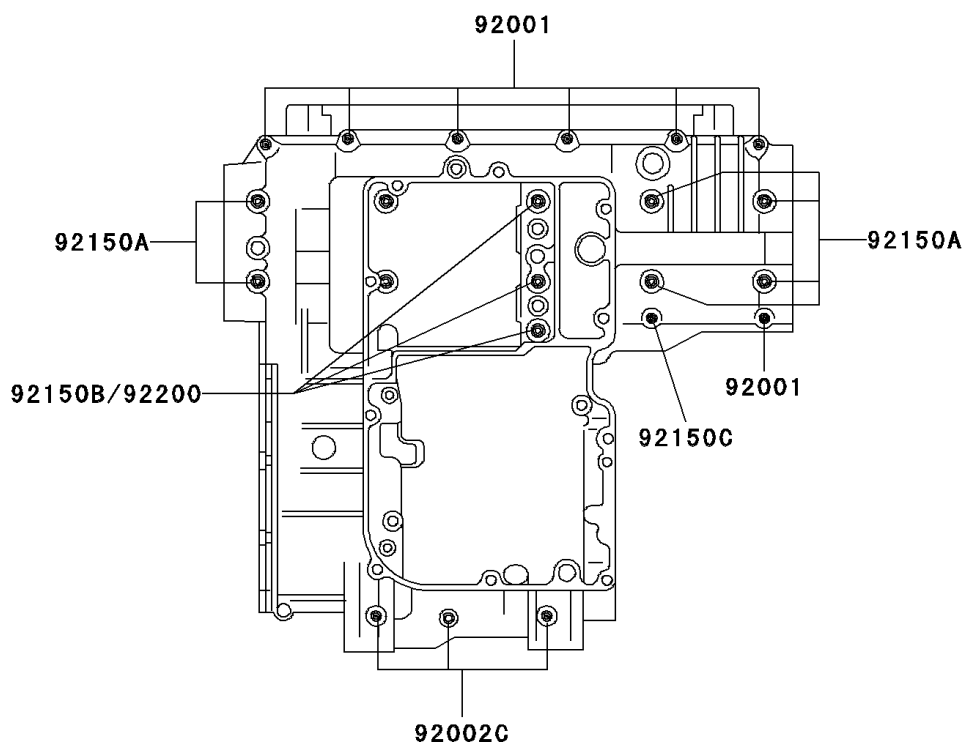

## 1993 NINJA® ZX™-11 PARTS DIAGRAM

Crankcase Bolt Pattern

E1412

## 1993 NINJA® ZX™-11 PARTS LIST

Crankcase Bolt Pattern

ITEM NAME	PART NUMBER	QUANTITY
BOLT,6X38 (Ref # 92001)	92001-1899	1
BOLT,6X55 (Ref # 92002)	92002-1054	1
BOLT,6X85 (Ref # 92002A)	92002-1306	1
BOLT,8X63 (Ref # 92002B)	92002-1308	1
BOLT,6X120 (Ref # 92002C)	92002-1654	1
BOLT,6X115 (Ref # 92150)	92150-1140	1
BOLT,9X90 (Ref # 92150A)	92150-1364	1
BOLT,9X140 (Ref # 92150B)	92150-1365	1
BOLT,7X38 (Ref # 92150C)	92150-1367	1
WASHER,9.5X18X1.2 (Ref # 92200)	92200-1037	1
WASHER,8.5X16X1.2 (Ref # 92200A)	92200-1063	1