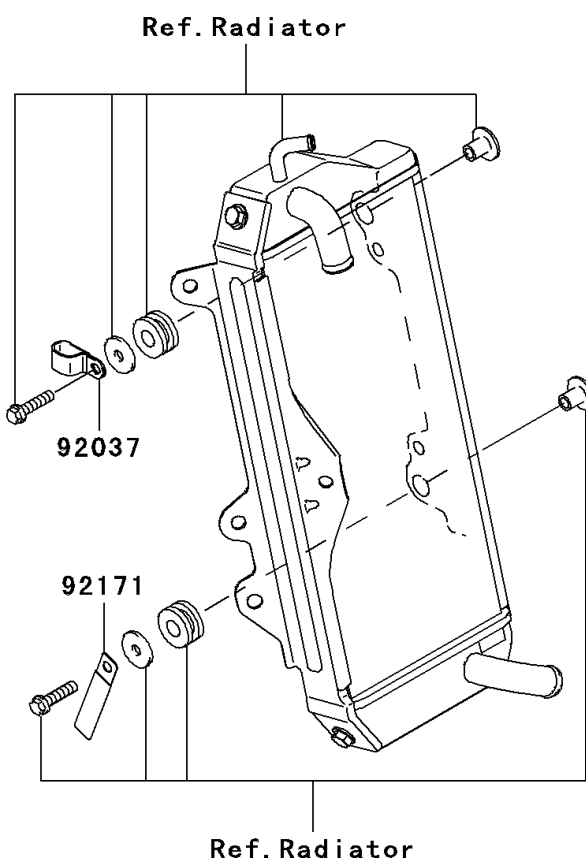

2009 KX™450F PARTS DIAGRAM

Cables

F2540

2009 KX™450F PARTS LIST

Cables

ITEM NAME	PART NUMBER	QUANTITY
CABLE-CLUTCH (Ref # 54011)	54011-0095	1
CABLE-THROTTLE (Ref # 54012)	54012-0245	1
CLAMP (Ref # 92037)	92037-1608	1
CLAMP (Ref # 92171)	92171-0652	1