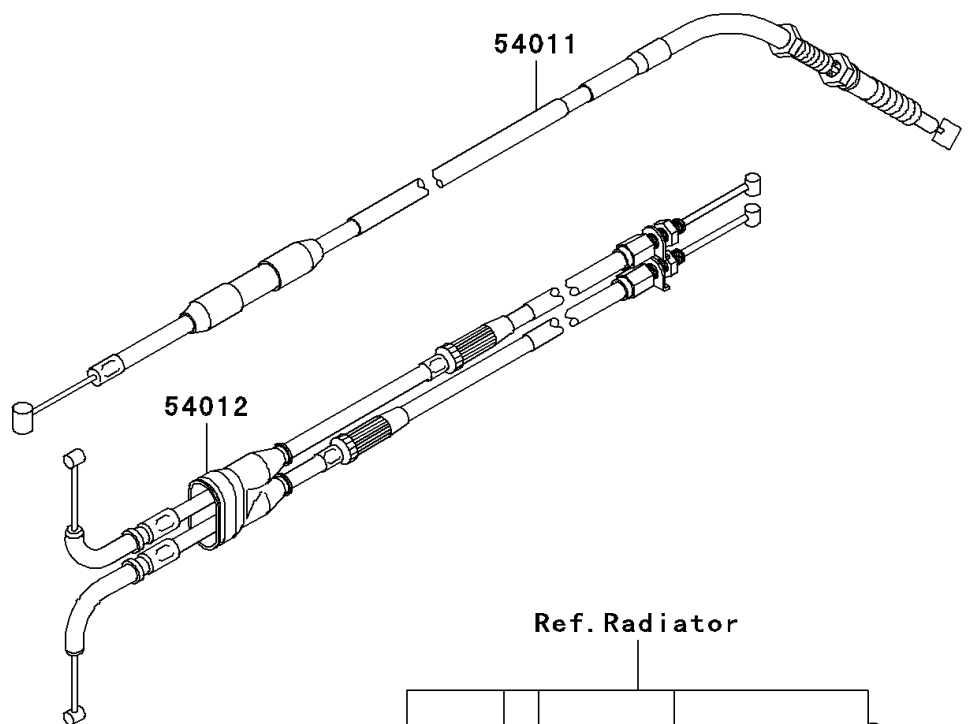

2009 KX™450F PARTS DIAGRAM

Cables

F2540

2009 KX™450F PARTS LIST

Cables

ITEM NAME	PART NUMBER	QUANTITY
CABLE-CLUTCH (Ref # 54011)	54011-0095	1
CABLE-THROTTLE (Ref # 54012)	54012-0245	1
CLAMP (Ref # 92037)	92037-1608	1
CLAMP (Ref # 92171)	92171-0652	1