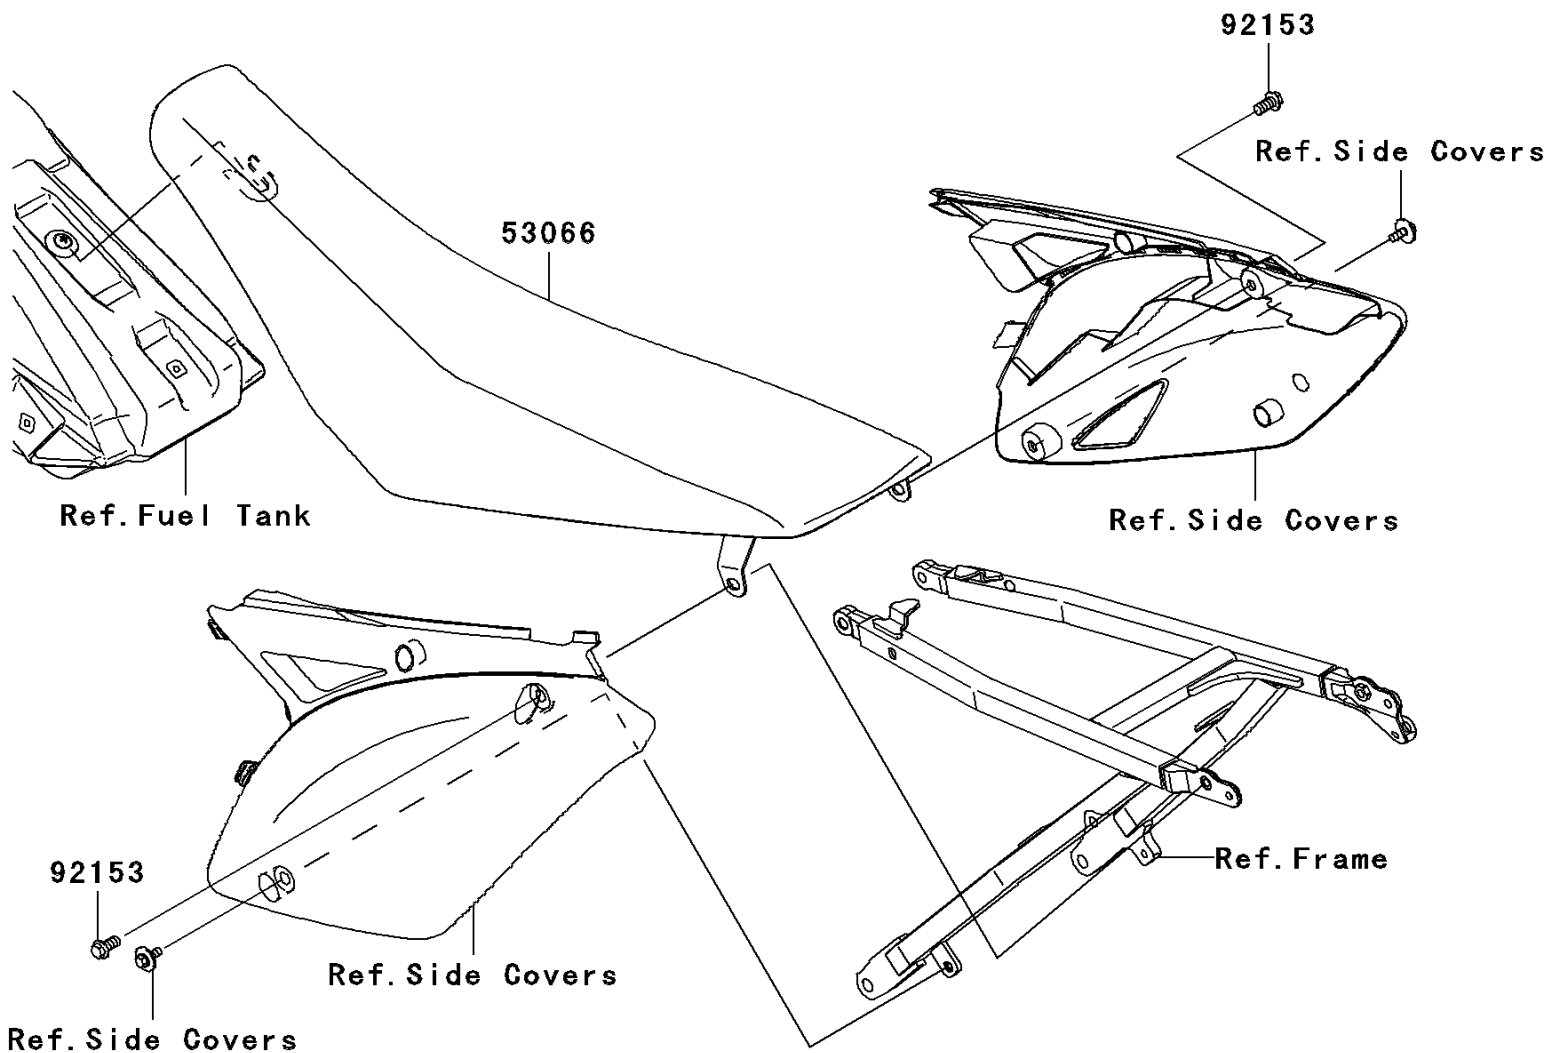

## 2009 KX™450F PARTS DIAGRAM

Seat

F2510

## 2009 KX™450F PARTS LIST

Seat

ITEM NAME	PART NUMBER	QUANTITY
SEAT-ASSY,BLACK (Ref # 53066)	53066-0207-MA	1
BOLT,FLANGED,8X16 (Ref # 92153)	92153-1308	1