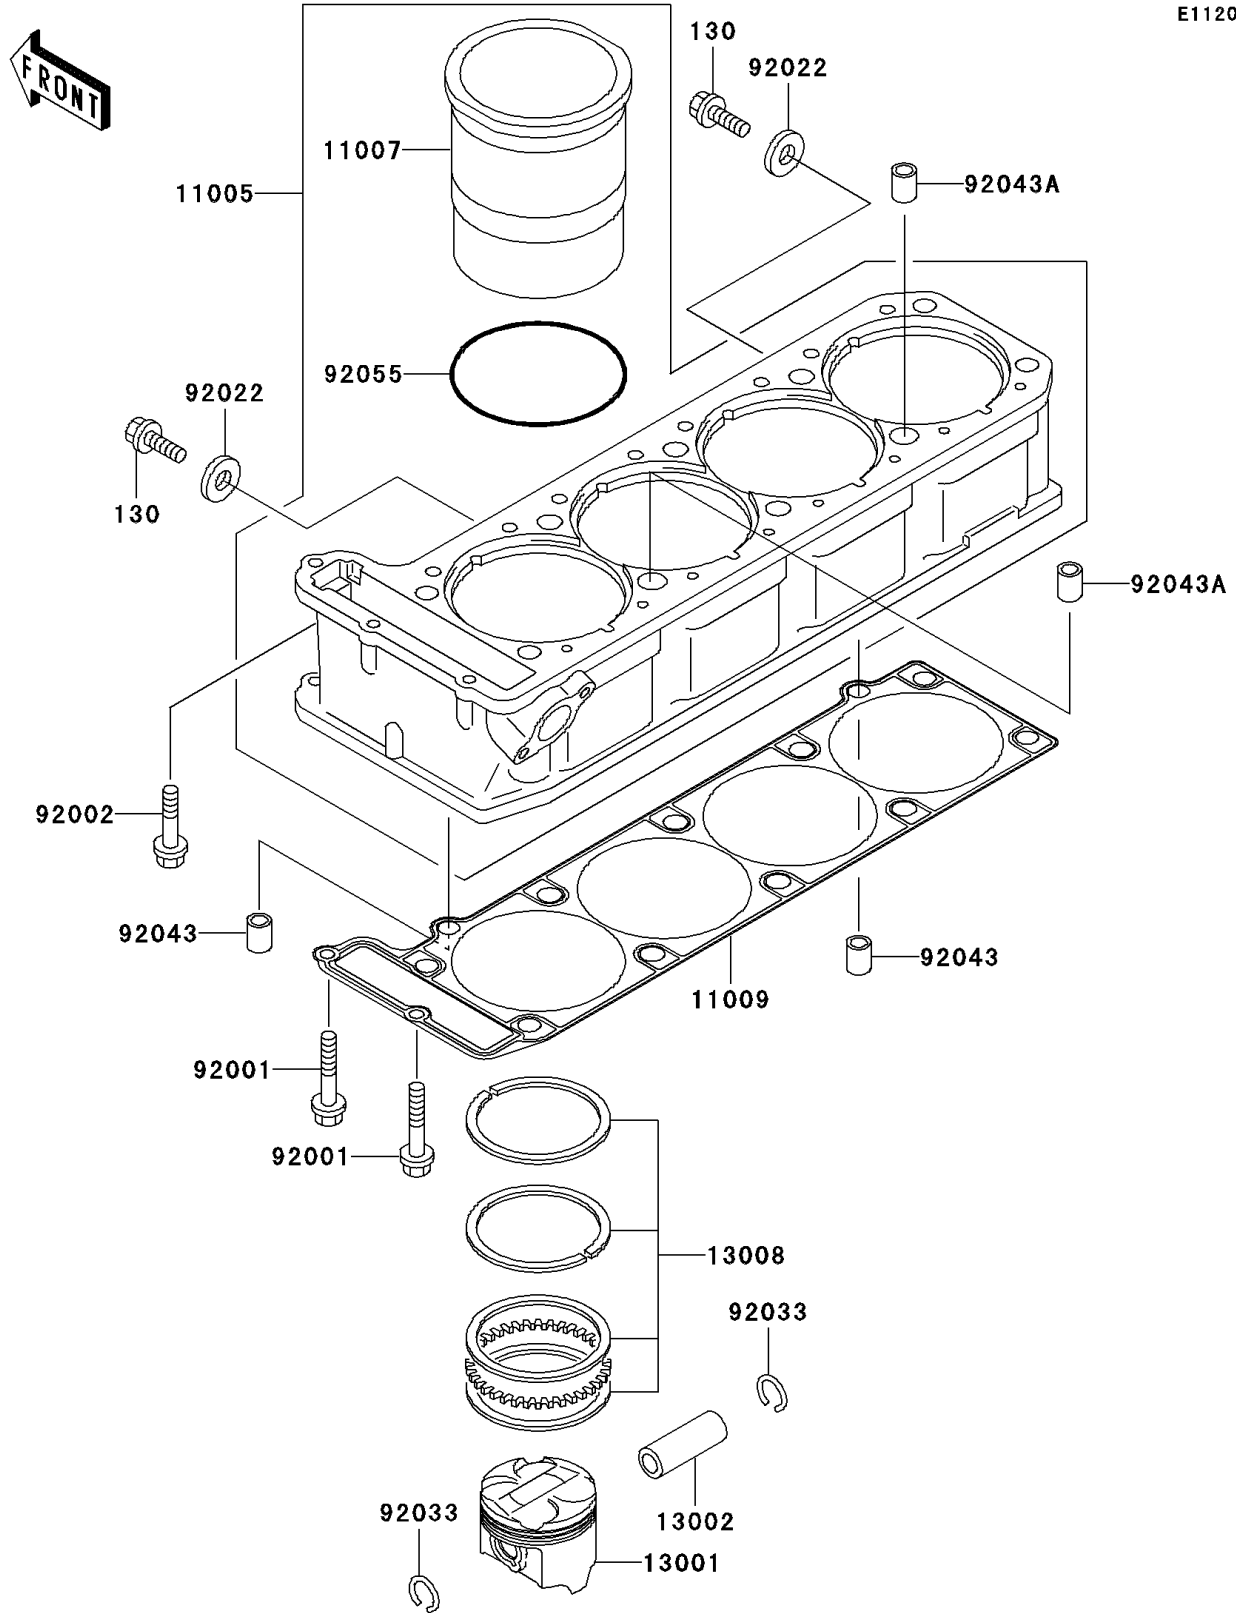

1993 NINJA® ZX™-11 PARTS DIAGRAM

Cylinder/Piston(s)

E1120

1993 NINJA® ZX™-11 PARTS LIST

Cylinder/Piston(s)

ITEM NAME	PART NUMBER	QUANTITY
BOLT-FLANGED,6X10,BLACK (Ref # 130)	130C0610	1
CYLINDER-ENGINE (Ref # 11005)	11005-1615	1
LINER-CYLINDER (Ref # 11007)	11007-1114	1
GASKET,CYLINDER BASE (Ref # 11009)	11009-1847	1
PISTON-ENGINE (Ref # 13001)	13001-1397	1
PIN-PISTON (Ref # 13002)	13002-1058	1
RING-SET-PISTON (Ref # 13008)	13008-1152	1
BOLT,6X38 (Ref # 92001)	92001-1899	1
BOLT,6X30 (Ref # 92002)	92002-1138	1
WASHER,6.2X11X1 (Ref # 92022)	92022-304	1
RING-SNAP,20.5X1.2 (Ref # 92033)	92033-1099	1
PIN,8.2X10X14 (Ref # 92043)	92043-1264	1
PIN,11.5X14X14 (Ref # 92043A)	92043-1279	1
RING-O,82.6X2.4 (Ref # 92055)	92055-1465	1