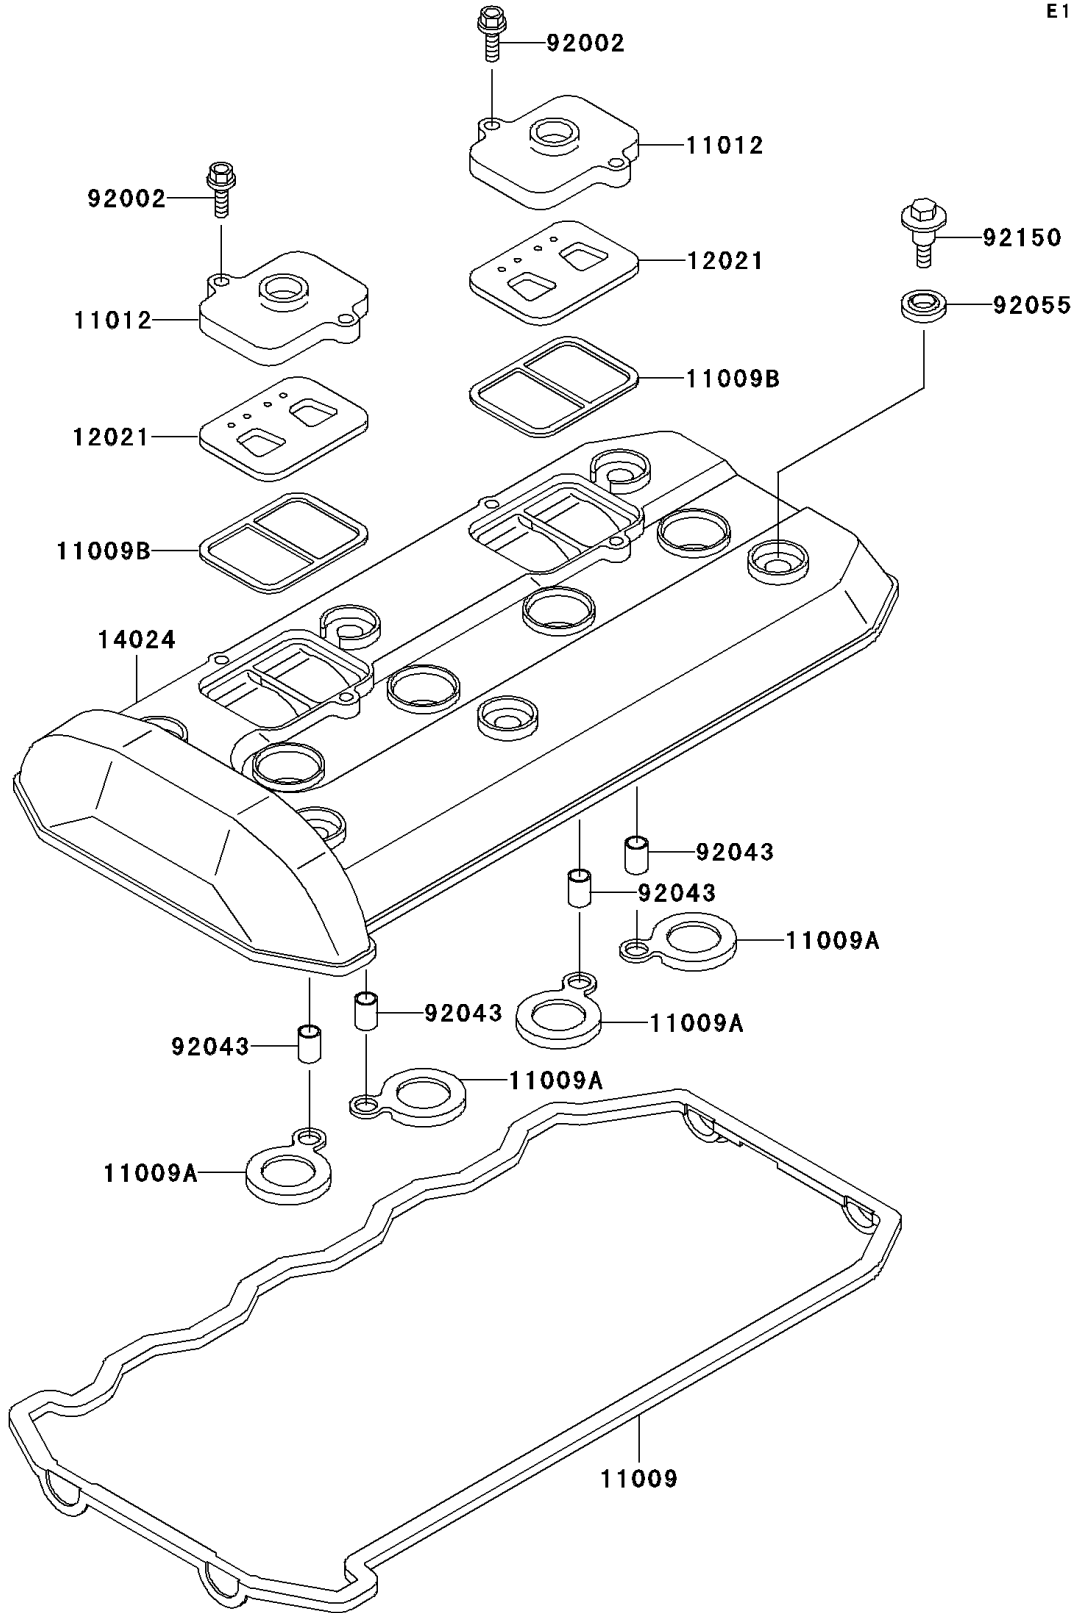

1993 NINJA® ZX™-11 PARTS DIAGRAM

Cylinder Head Cover

E1112

1993 NINJA® ZX™-11 PARTS LIST

Cylinder Head Cover

ITEM NAME	PART NUMBER	QUANTITY
GASKET,HEAD COVER (Ref # 11009)	11009-1724	1
GASKET,SPARK PLUG (Ref # 11009A)	11009-1725	1
GASKET,REED VALVE (Ref # 11009B)	11009-1857	1
CAP,REED VALVE (Ref # 11012)	11012-1532	1
VALVE-ASSY-REED (Ref # 12021)	12021-1053	1
COVER,HEAD (Ref # 14024)	14024-1628	1
BOLT,6X22 (Ref # 92002)	92002-1068	1
PIN,8.2X10X14 (Ref # 92043)	92043-1264	1
RING-O,HEAD COVER BOLT (Ref # 92055)	92055-1352	1
BOLT,HEAD COVER (Ref # 92150)	92150-1447	1