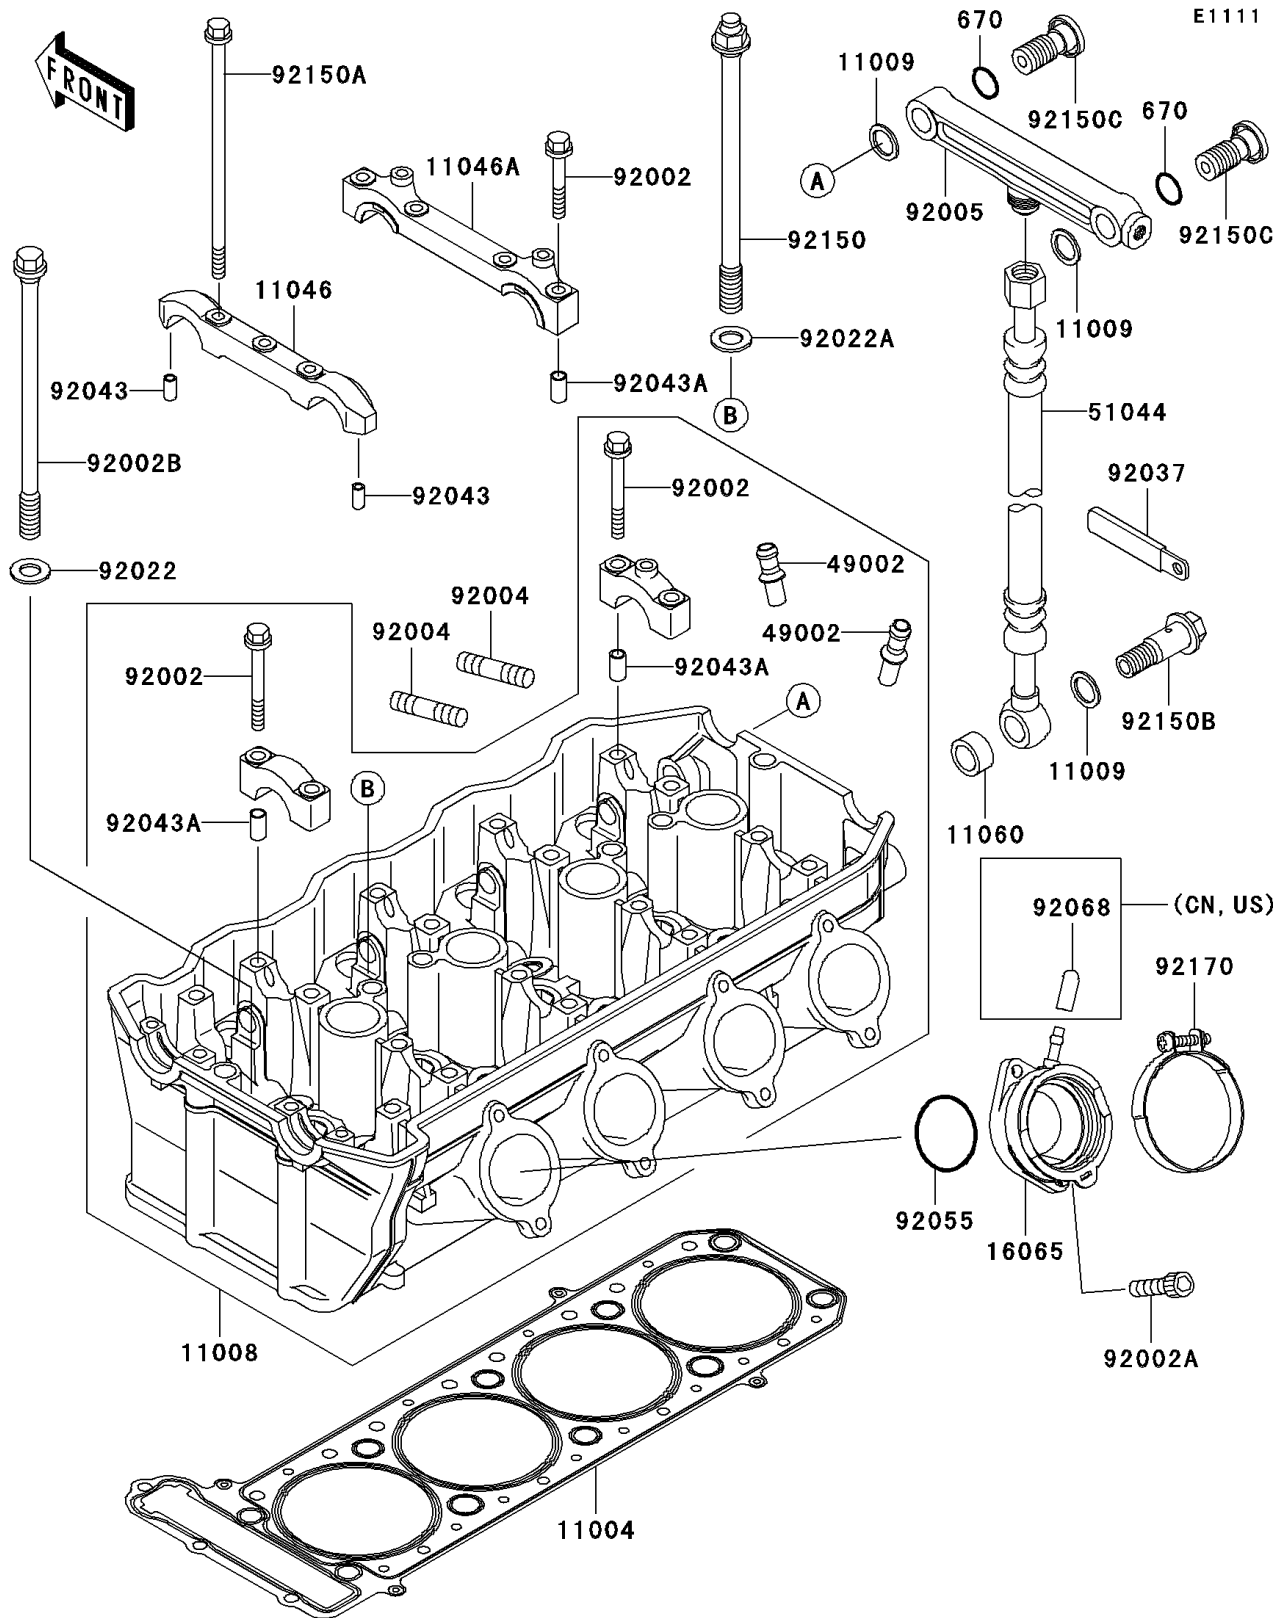

## 1993 NINJA® ZX™-11 PARTS DIAGRAM

Cylinder Head

## 1993 NINJA® ZX™-11 PARTS LIST

### Cylinder Head

ITEM NAME	PART NUMBER	QUANTITY
O RING,15MM (Ref # 670)	670B2015	1
GASKET-HEAD (Ref # 11004)	11004-1248	1
HEAD-COMP-CYLINDER (Ref # 11008)	11008-1281	1
GASKET,14X19.5X1.4 (Ref # 11009)	11009-1461	1
BRACKET,CAMSHAFT,#9 (Ref # 11046)	11046-1150	1
BRACKET,CAMSHAFT,#10 (Ref # 11046A)	11046-1151	1
GASKET (Ref # 11060)	11060-1369	1
HOLDER-CARBURETOR (Ref # 16065)	16065-1210	1
GUIDE-VALVE (Ref # 49002)	49002-1097	1
TUBE-ASSY (Ref # 51044)	51044-1094	1
BOLT,6X40 (Ref # 92002)	92002-1756	1
BOLT,SOCKET,6X16 (Ref # 92002A)	92002-1778	1
BOLT,10X164 (Ref # 92002B)	92002-1943	1
STUD,8X22 (Ref # 92004)	92004-1181	1
FITTING (Ref # 92005)	92005-1168	1
WASHER,10.5X20X1.6 (Ref # 92022)	92022-1591	1
WASHER,11.5X20.5X1.6 (Ref # 92022A)	92022-1720	1
CLAMP (Ref # 92037)	92037-1997	1
PIN,4.2X6X12 (Ref # 92043)	92043-1262	1
PIN,6.2X8X14 (Ref # 92043A)	92043-1263	1
RING-O,43.7X1.9 (Ref # 92055)	92055-1401	1
BOLT,11X164 (Ref # 92150)	92150-1075	1
BOLT,6X148 (Ref # 92150A)	92150-1076	1
BOLT,BANJO,12X40.5 (Ref # 92150B)	92150-1077	1
BOLT (Ref # 92150C)	92150-1078	1
CLAMP (Ref # 92170)	92170-1160	1
PLUG,12X25 (Ref # 92068)	92068-006	1