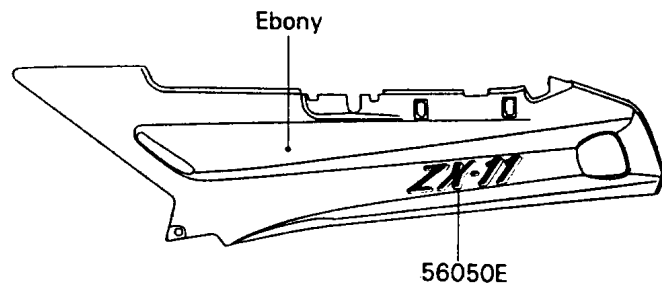

1990 NINJA® ZX™-11 PARTS DIAGRAM

Decal(Ebony)(ZX1100-C1)

F2861

1990 NINJA® ZX™-11 PARTS LIST

Decal(Ebony)(ZX1100-C1)

ITEM NAME	PART NUMBER	QUANTITY
EMBLEM,FUEL TANK,KAWASAKI (Ref # 56014)	56014-1253	1
MARK,ENGINE COVER,LH (Ref # 56050)	56050-1094	1
MARK,ENGINE COVER,RH (Ref # 56050A)	56050-1095	1
MARK,KAWASAKI (Ref # 56050B)	56050-1503	1
MARK,TWIN CAM 16-VALVE (Ref # 56050C)	56050-1506	1
MARK,NINJA (Ref # 56050D)	56050-1509	1
MARK,ZX-11 (Ref # 56050E)	56050-1512	1