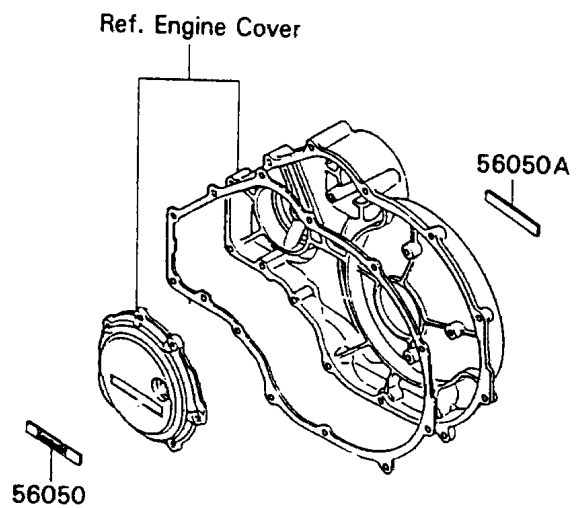

1990 NINJA® ZX™-11 PARTS DIAGRAM

Decal(Ebony)(ZX1100-C1)

F2861

1990 NINJA® ZX™-11 PARTS LIST

Decal(Ebony)(ZX1100-C1)

ITEM NAME	PART NUMBER	QUANTITY
EMBLEM,FUEL TANK,KAWASAKI (Ref # 56014)	56014-1253	1
MARK,ENGINE COVER,LH (Ref # 56050)	56050-1094	1
MARK,ENGINE COVER,RH (Ref # 56050A)	56050-1095	1
MARK,KAWASAKI (Ref # 56050B)	56050-1503	1
MARK,TWIN CAM 16-VALVE (Ref # 56050C)	56050-1506	1
MARK,NINJA (Ref # 56050D)	56050-1509	1
MARK,ZX-11 (Ref # 56050E)	56050-1512	1