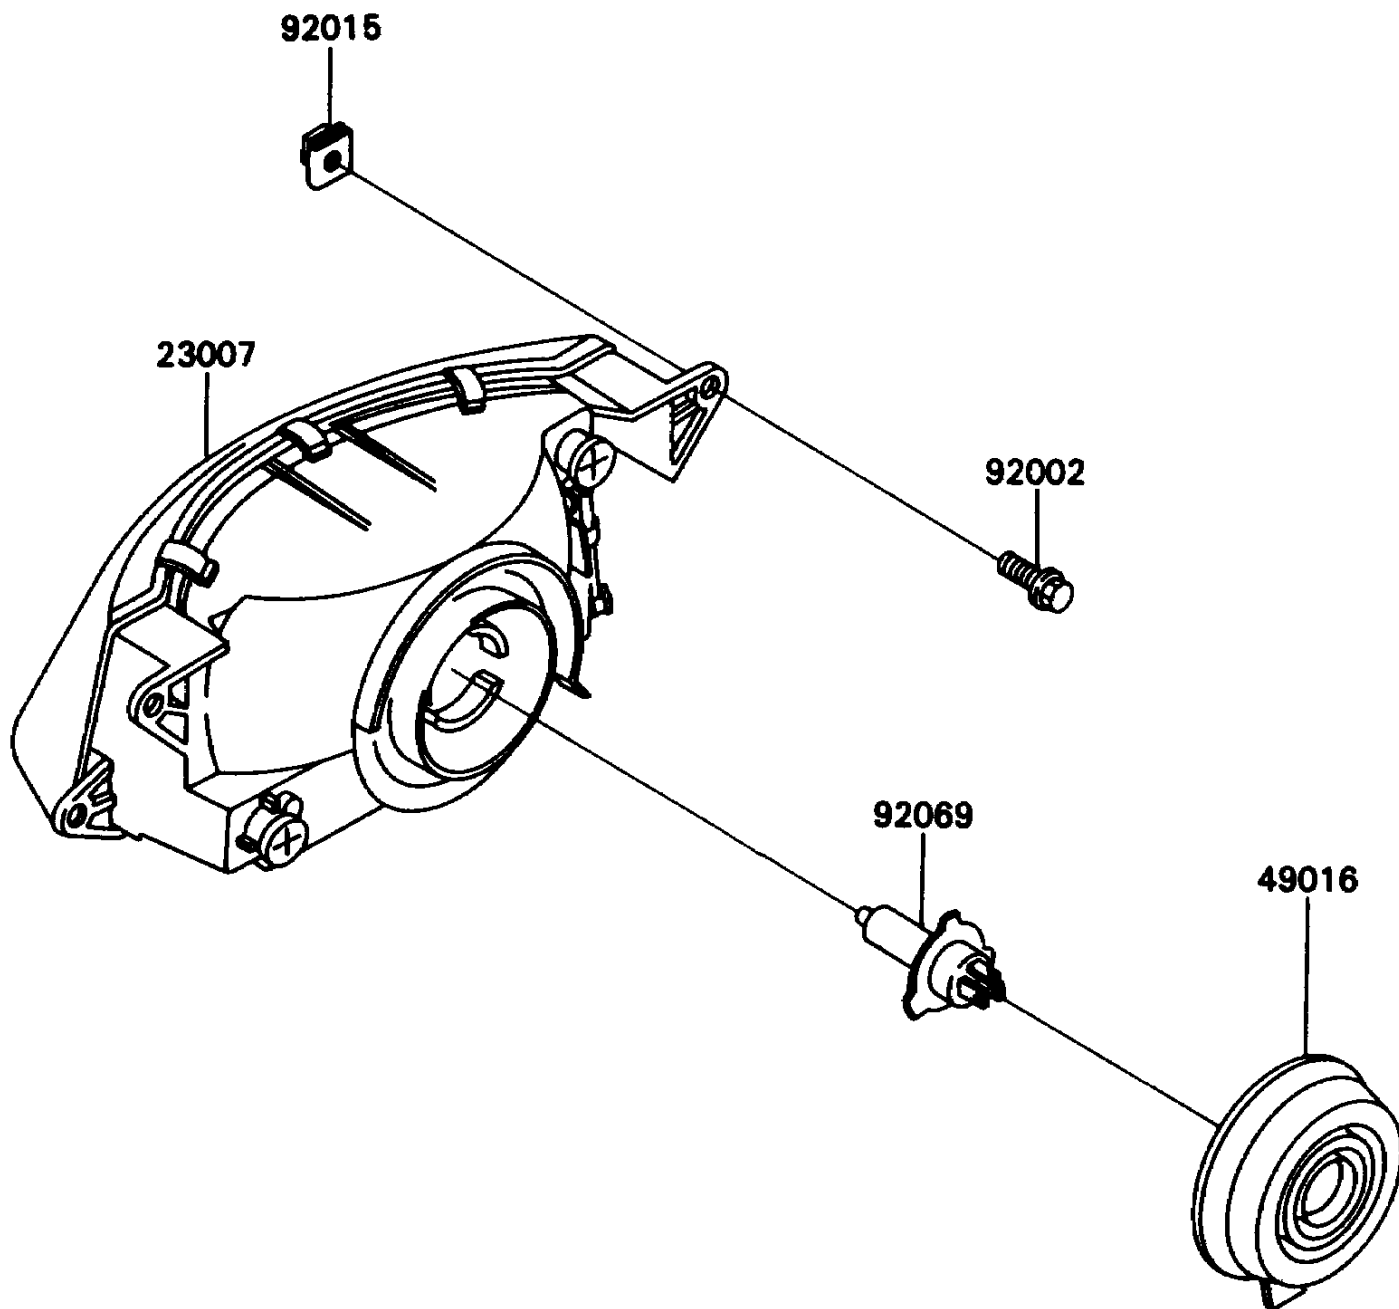

1990 NINJA® ZX™-11 PARTS DIAGRAM

Head Lamp

F2710

1990 NINJA® ZX™-11 PARTS LIST

Head Lamp

ITEM NAME	PART NUMBER	QUANTITY
LENS-COMP,HEAD LAMP (Ref # 23007)	23007-1227	1
COVER-SEAL,HEAD LAMP SOCKET (Ref # 49016)	49016-1137	1
BOLT,6X22 (Ref # 92002)	92002-1262	1
NUT,6MM (Ref # 92015)	92015-1094	1
BULB,12V 60/55W,H4 (Ref # 92069)	92069-1002	1