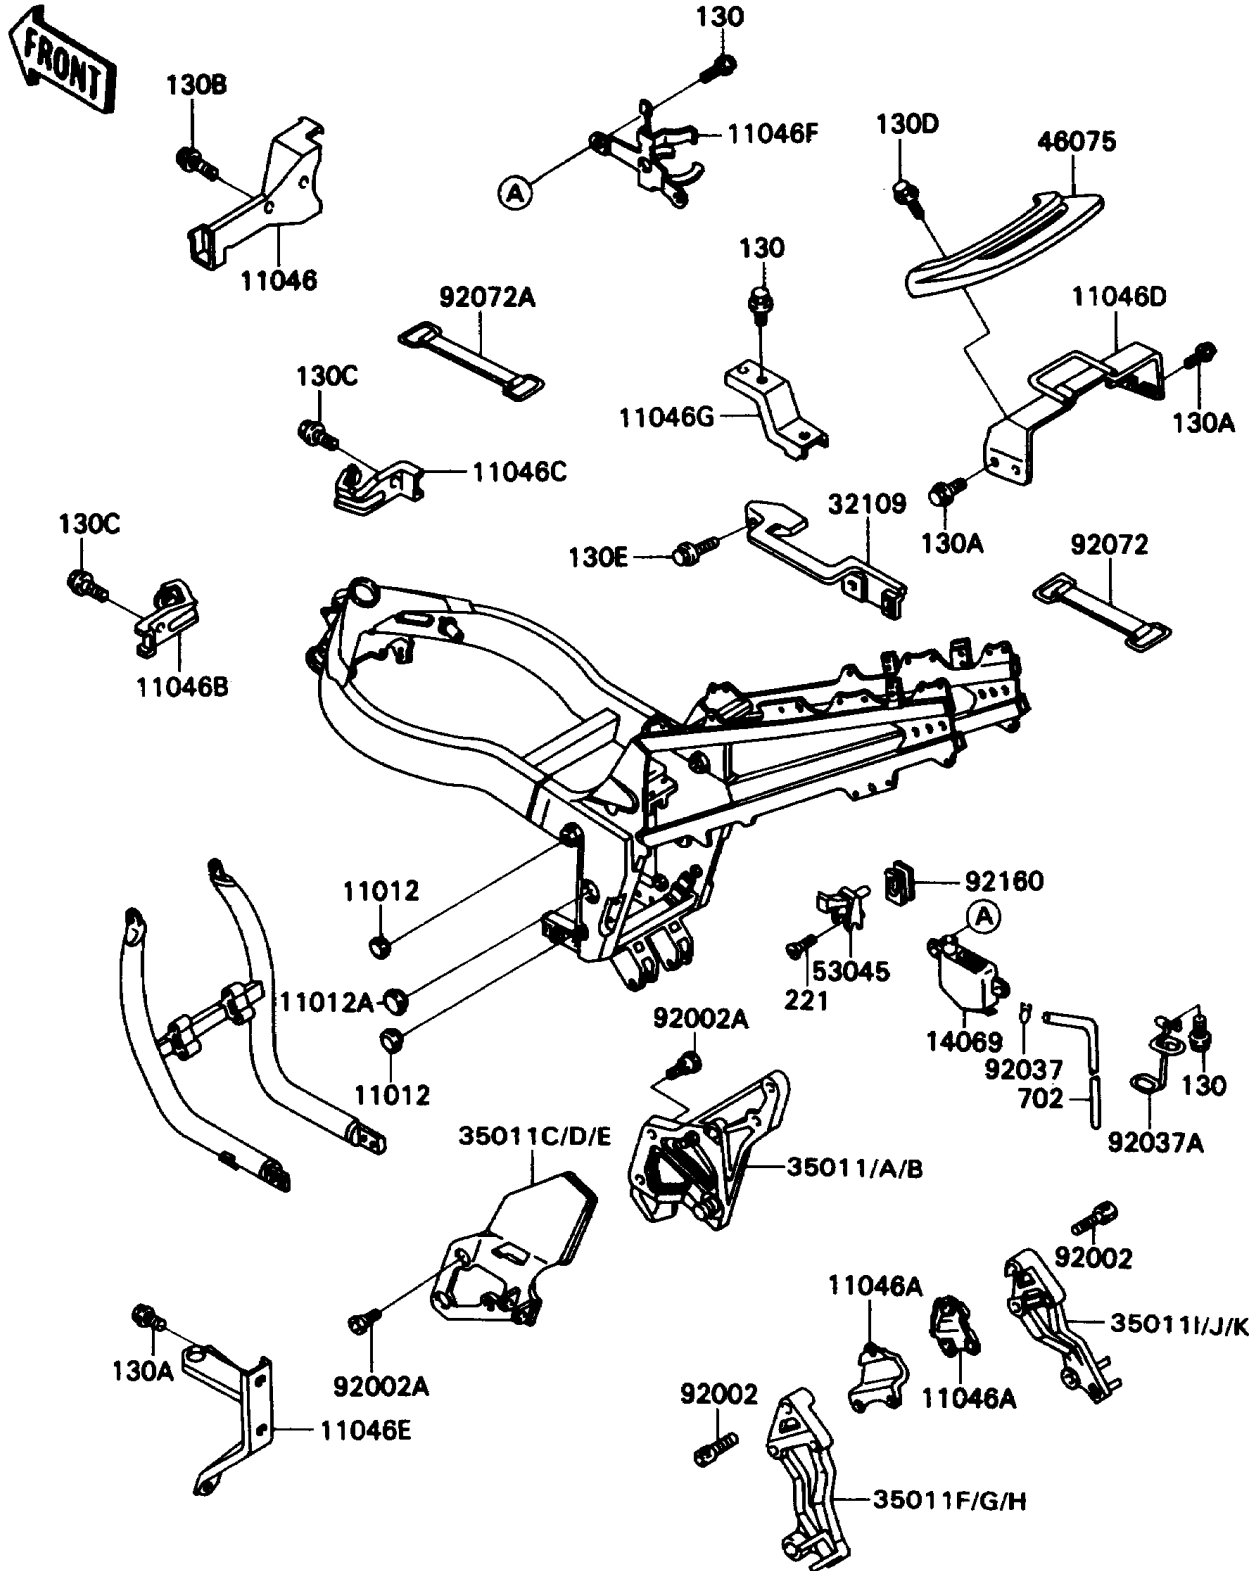

1990 NINJA® ZX™-11 PARTS DIAGRAM

Battery Case

F2132

1990 NINJA® ZX™-11 PARTS LIST

Battery Case

ITEM NAME	PART NUMBER	QUANTITY
CAP (Ref # 11012)	11012-1460	1
CAP (Ref # 11012A)	11012-1657	1
BRACKET,FUEL PUMP (Ref # 11046)	11046-1262	1
BRACKET,MUFFLER STAY (Ref # 11046A)	11046-1722	1
BRACKET,RADIATOR,LH (Ref # 11046B)	11046-1890	1
BRACKET,RADIATOR,RH (Ref # 11046C)	11046-1891	1
BRACKET,TAIL GRIP (Ref # 11046D)	11046-1934	1
BRACKET,OIL COOLER (Ref # 11046E)	11046-1936	1
BRACKET,RETURN PUMP (Ref # 11046F)	11046-1952	1
BRACKET,RR FENDER,FR (Ref # 11046G)	11046-1975	1
BREATHER (Ref # 14069)	14069-1054	1
GRIP-FRAME (Ref # 32109)	32109-1198	1
STAY,STEP HOLDER,RH,C.GRAY (Ref # 35011)	35011-1417-GD	1
STAY,STEP HOLDER,RH,G.GRAY (Ref # 35011A)	35011-1417-HN	1
STAY,STEP HOLDER,LH,G.GRAY (Ref # 35011C)	35011-1520-GD	1
STAY,STEP HOLDER,LH,G.GRAY (Ref # 35011D)	35011-1520-HN	1
STAY,RR,LH,G.GRAY (Ref # 35011F)	35011-1521-GD	1
STAY,RR,LH,G.GRAY (Ref # 35011G)	35011-1521-HN	1
STAY,RR,RH,G.GRAY (Ref # 35011I)	35011-1522-GD	1
STAY,RR,RH,G.GRAY (Ref # 35011J)	35011-1522-HN	1
GRIP,TAIL,EBONY (Ref # 46075)	46075-1091-H8	1
HOOK-ASSY,ROPE (Ref # 53045)	53045-1057	1
BOLT,SOCKET,8X22 (Ref # 92002)	92002-1334	1
BOLT,SOCKET,8X20 (Ref # 92002A)	92002-1493	1
CLAMP,TUBE (Ref # 92037)	92037-147	1
CLAMP,HOSE (Ref # 92037A)	92037-1875	1
BAND,L=90 (Ref # 92072)	92072-045	1
BAND,BATTERY (Ref # 92072A)	92072-1188	1
DAMPER,ROPE HOOK (Ref # 92160)	92160-1042	1

1990 NINJA® ZX™-11 PARTS LIST

Battery Case

ITEM NAME	PART NUMBER	QUANTITY
BOLT-FLANGED (Ref # 130)	130J0610	1
BOLT-FLANGED,6X14,BLACK (Ref # 130A)	130J0614	1
BOLT-FLANGED,6X16,BLACK (Ref # 130B)	130J0616	1
BOLT-FLANGED (Ref # 130C)	130J0812	1
BOLT-FLANGED,8X20 (Ref # 130D)	130J0820	1
BOLT-FLANGED,8X25,BLACK (Ref # 130E)	130J0825	1
SCREW-CSK-CROS (Ref # 221)	221E0625	1
TUBE-RUBBER,7X10X380 (Ref # 702)	702A07380	1