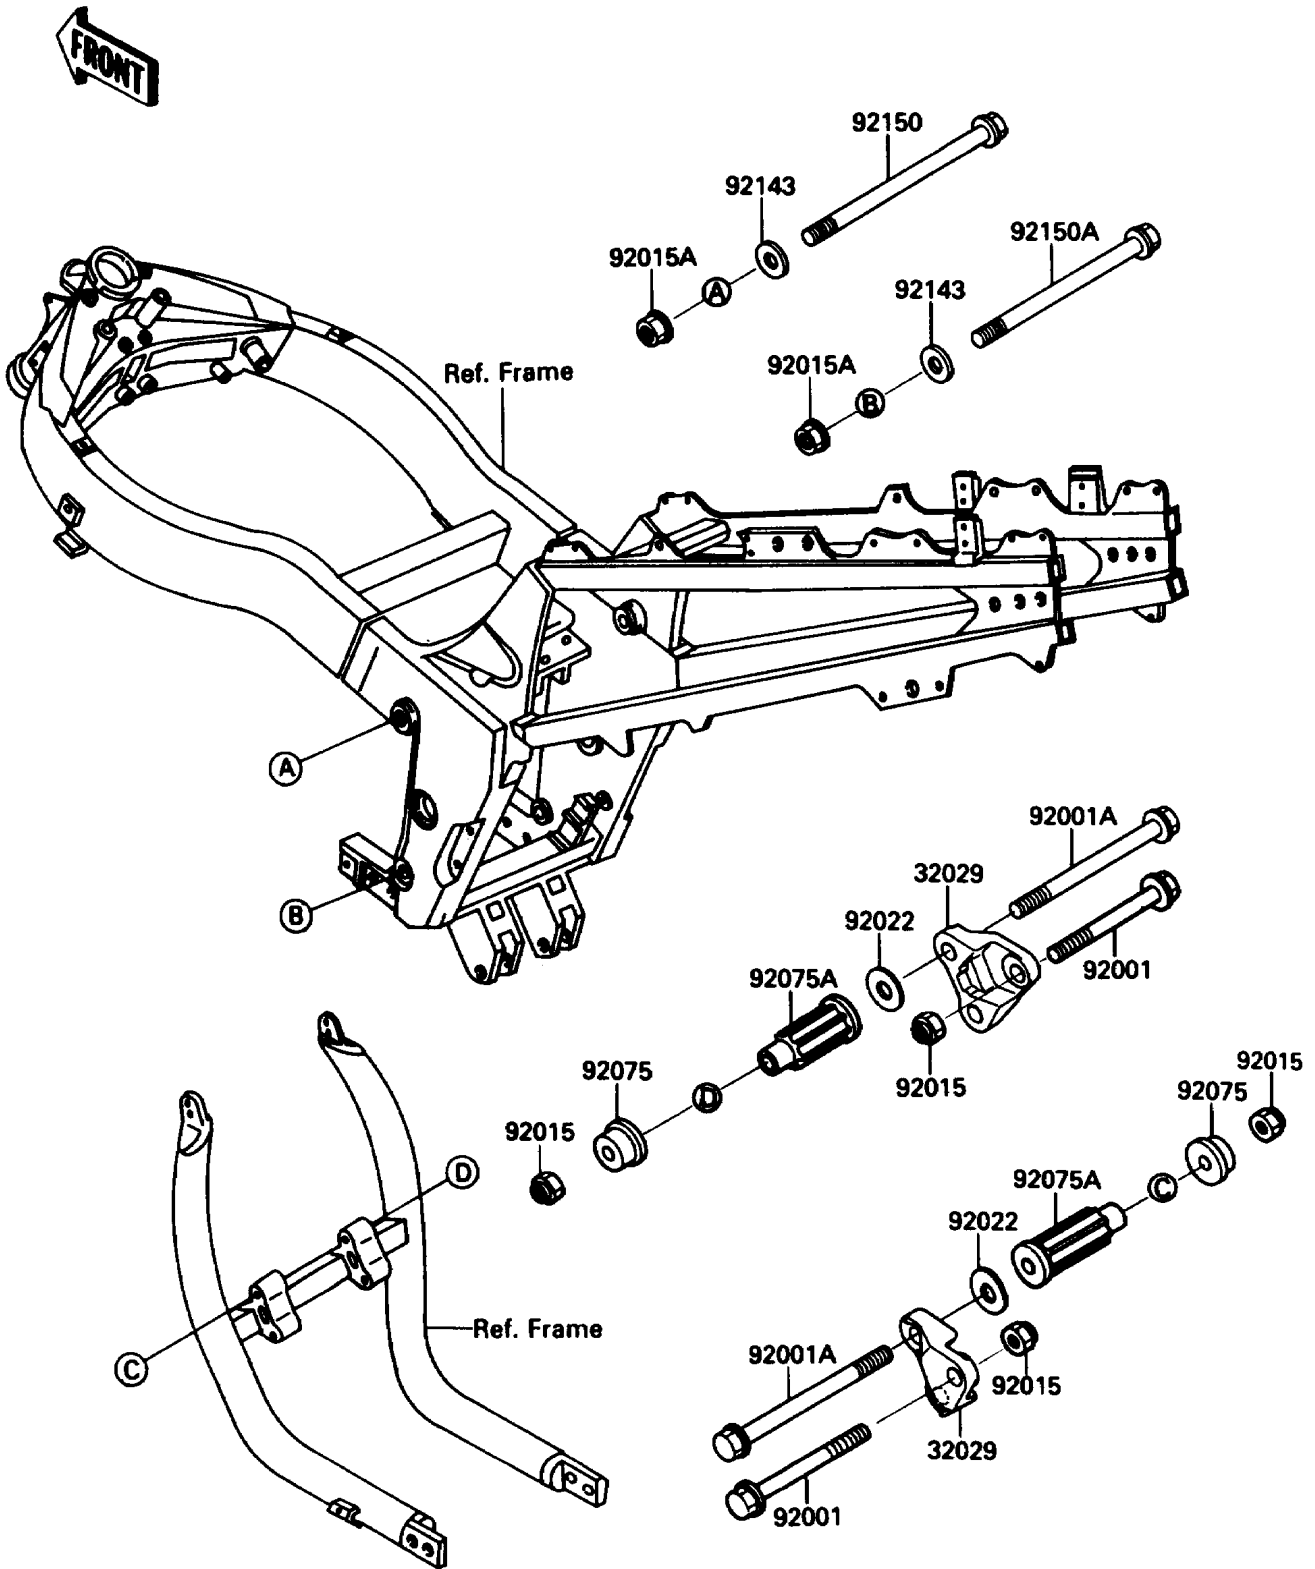

## 1990 NINJA® ZX™-11 PARTS DIAGRAM

Frame Fitting

F2131

## 1990 NINJA® ZX™-11 PARTS LIST

Frame Fitting

ITEM NAME	PART NUMBER	QUANTITY
BRACKET-ENGINE (Ref # 32029)	32029-1615	1
BOLT,FLANGED,10X60 (Ref # 92001)	92001-1617	1
BOLT,FLANGED,10X85 (Ref # 92001A)	92001-1619	1
NUT,LOCK,10MM (Ref # 92015)	92015-1429	1
NUT,LOCK,10MM (Ref # 92015A)	92015-1522	1
WASHER,10.5X37X1.6 (Ref # 92022)	92022-1246	1
DAMPER,ENGINE MOUNT,SIDE (Ref # 92075)	92075-1274	1
DAMPER,ENGINE MOUNT,MAIN (Ref # 92075A)	92075-1377	1
COLLAR,10.5X26X5 (Ref # 92143)	92143-1233	1
BOLT,FLANGED,10X225 (Ref # 92150)	92150-1117	1
BOLT,FLANGED,10X220 (Ref # 92150A)	92150-1189	1