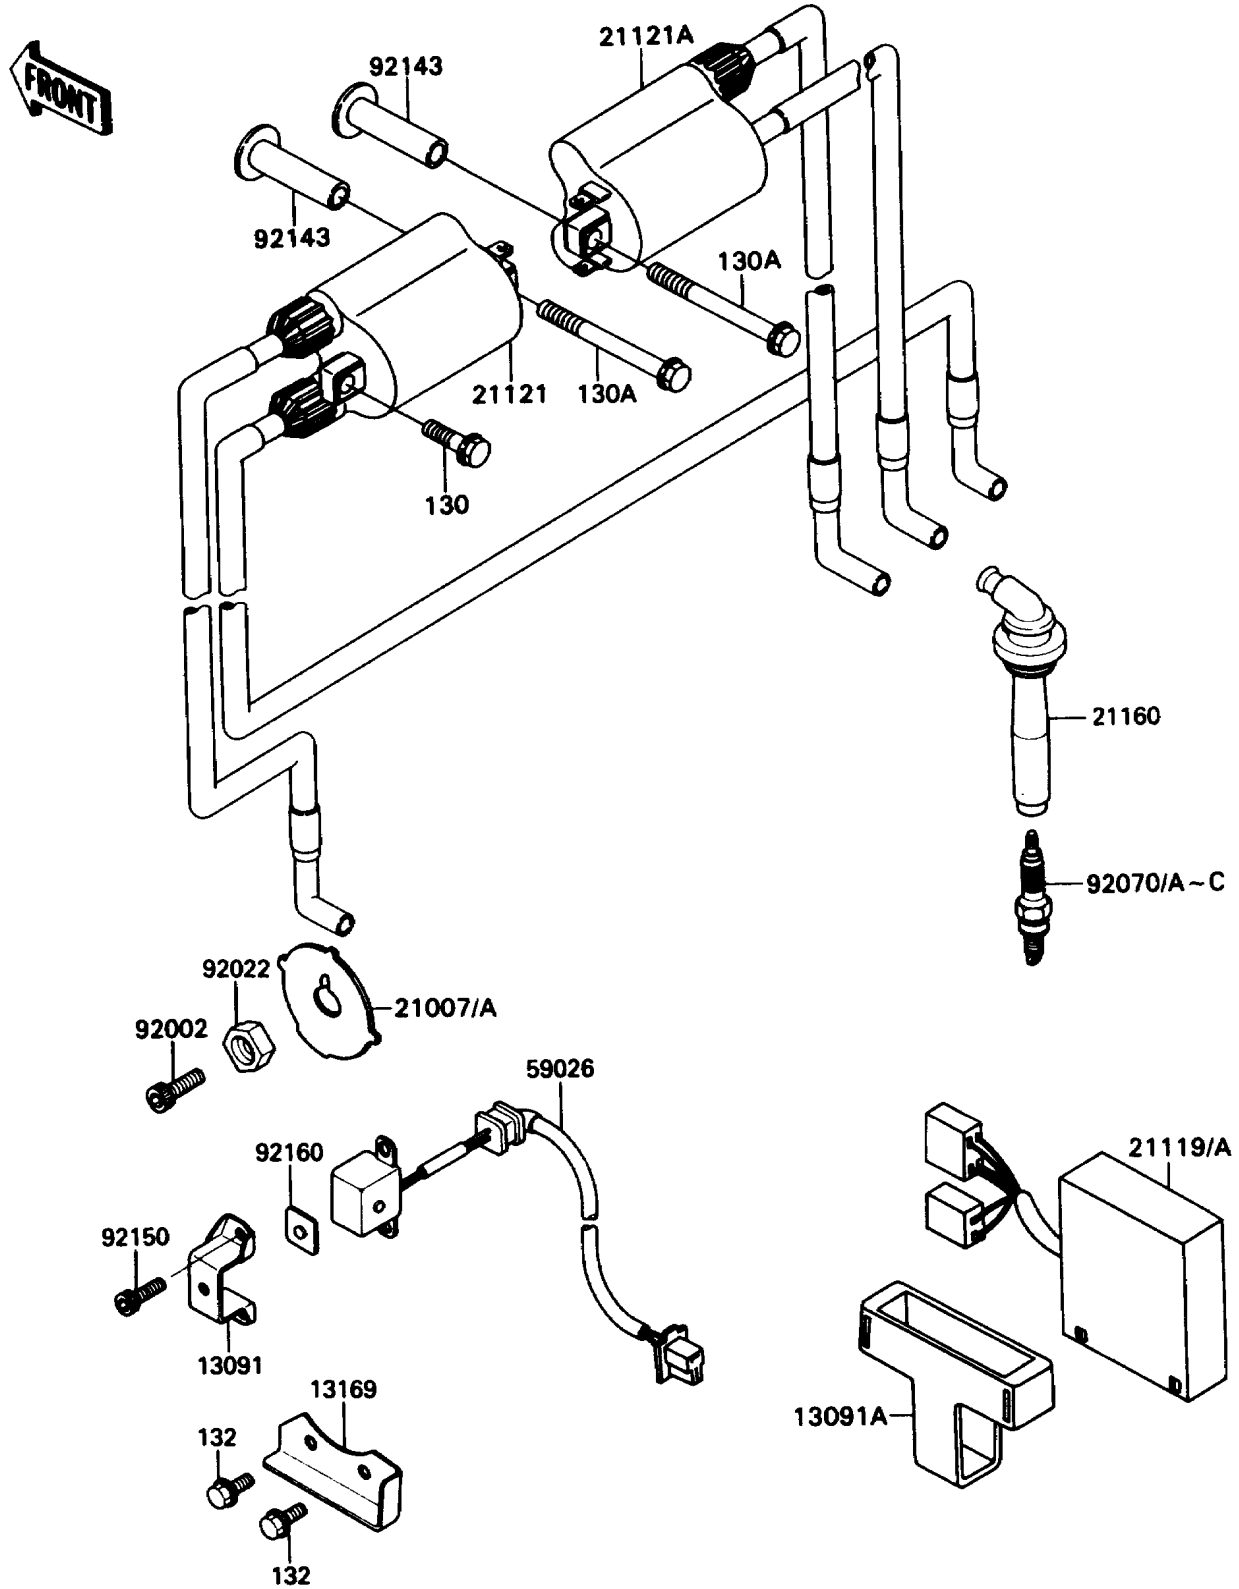

1990 NINJA® ZX™-11 PARTS DIAGRAM

Ignition Coil

E1830

1990 NINJA® ZX™-11 PARTS LIST

Ignition Coil

ITEM NAME	PART NUMBER	QUANTITY
HOLDER (Ref # 13091)	13091-1562	1
HOLDER,IGNITER (Ref # 13091A)	13091-1670	1
PLATE,CHAIN GUIDE (Ref # 13169)	13169-1748	1
ROTOR,PULSING (Ref # 21007)	21007-1207	1
ROTOR,PULSING (Ref # 21007A)	21007-1214	1
IGNITER (Ref # 21119)	21119-1284	1
IGNITER (Ref # 21119A)	21119-1303	1
COIL-IGNITION,#1 (Ref # 21121)	21121-1166	1
COIL-IGNITION,#2 (Ref # 21121A)	21121-1167	1
CAP-ASSY-PLUG (Ref # 21160)	21160-1075	1
COIL-PULSING (Ref # 59026)	59026-1101	1
BOLT,SOCKET,8X25 (Ref # 92002)	92002-1442	1
WASHER,ROTOR (Ref # 92022)	92022-1497	1
PLUG-SPARK,C9E(NGK) (Ref # 92070)	92070-1142	1
PLUG-SPARK,CR9E(NGK) (Ref # 92070A)	92070-1143	1
PLUG-SPARK,U27ES-N(ND) (Ref # 92070B)		2
COLLAR (Ref # 92143)	92143-1428	1
BOLT,SOCKET,5X14 (Ref # 92150)	92150-1180	1
DAMPER (Ref # 92160)	92160-1091	1
BOLT-FLANGED,6X30 (Ref # 130)	130G0630	1
BOLT-FLANGED,6X60 (Ref # 130A)	130G0660	1
BOLT-FLANGED-SMALL (Ref # 132)	132G0612	1