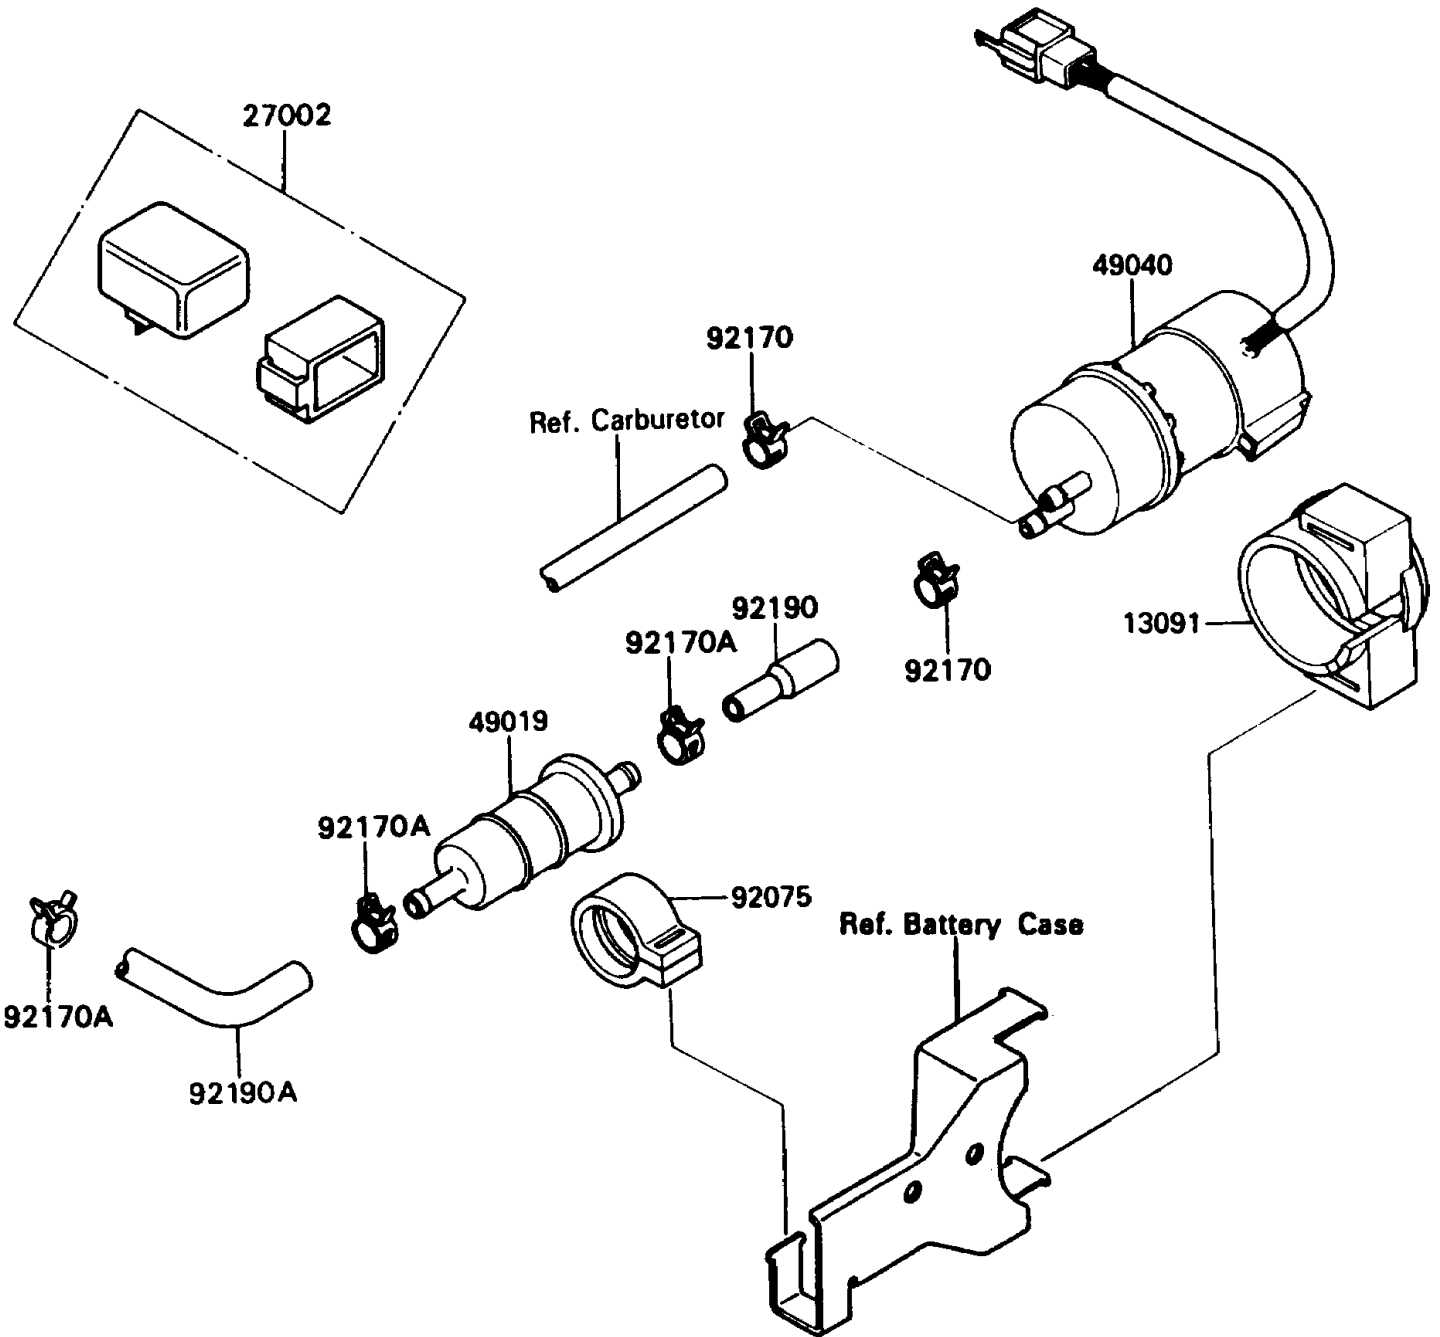

1990 NINJA® ZX™-11 PARTS DIAGRAM

Fuel Pump

E1520

1990 NINJA® ZX™-11 PARTS LIST

Fuel Pump

ITEM NAME	PART NUMBER	QUANTITY
HOLDER (Ref # 13091)	13091-1512	1
RELAY-ASSY (Ref # 27002)	27002-1065	1
FILTER-FUEL (Ref # 49019)	49019-1055	1
PUMP-FUEL (Ref # 49040)	49040-1061	1
DAMPER,FUEL FILTER (Ref # 92075)	92075-1853	1
CLAMP,FUEL PUMP (Ref # 92170)	92170-1185	1
CLAMP (Ref # 92170A)	92170-1201	1
TUBE (Ref # 92190)	92190-1153	1
TUBE (Ref # 92190A)	92190-1155	1