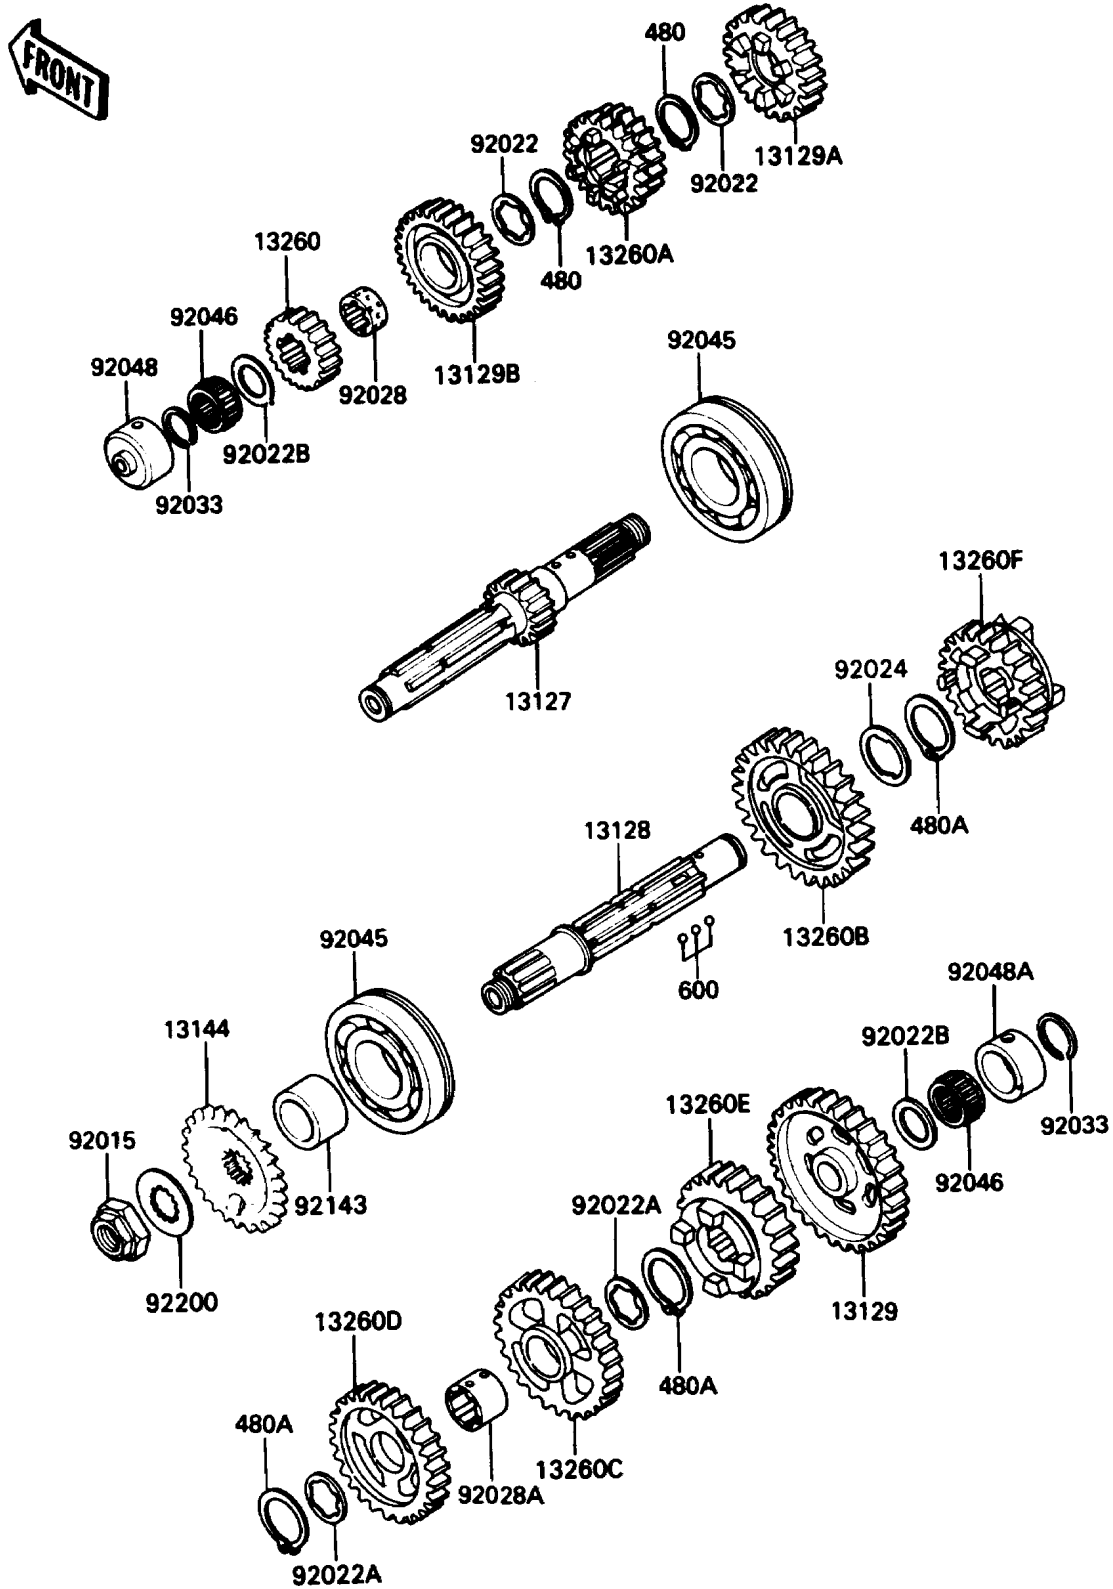

1990 NINJA® ZX™-11 PARTS DIAGRAM

Transmission

E1361

1990 NINJA® ZX™-11 PARTS LIST

Transmission

ITEM NAME	PART NUMBER	QUANTITY
SHAFT-TRANSMISSION INPUT,15T (Ref # 13127)	13127-1196	1
SHAFT-TRANSMISSION OUTPUT (Ref # 13128)	13128-1174	1
GEAR,OUTPUT LOW,42T (Ref # 13129)	13129-1534	1
GEAR,INPUT 5TH,26T (Ref # 13129A)	13129-1665	1
GEAR,INPUT TOP,28T (Ref # 13129B)	13129-1666	1
SPROCKET-OUTPUT,17T (Ref # 13144)	13144-1162	1
GEAR,INPUT 2ND,19T (Ref # 13260)	13260-1120	1
GEAR,INPUT 3RD&4TH,22T&24T (Ref # 13260A)	13260-1121	1
GEAR,OUTPUT 2ND,38T (Ref # 13260B)	13260-1137	1
GEAR,OUTPUT 3RD,35T (Ref # 13260C)	13260-1138	1
GEAR,OUTPUT 4TH,32T (Ref # 13260D)	13260-1139	1
GEAR,OUTPUT 5TH,30T (Ref # 13260E)	13260-1201	1
GEAR,OUTPUT TOP,29T (Ref # 13260F)	13260-1264	1
NUT,20MM (Ref # 92015)	92015-1210	1
WASHER,TOOTHED,26X35.5X1.5 (Ref # 92022)	92022-1077	1
WASHER,TOOTHED,28X40X1.8 (Ref # 92022A)	92022-1728	1
WASHER,22.3X35X1.6 (Ref # 92022B)	92022-212	1
WASHER,TOOTHED,30.5X38X1 (Ref # 92024)	92024-069	1
BUSHING,TOP GEAR (Ref # 92028)	92028-1124	1
BUSHING,OUTPUT 3RD&4TH (Ref # 92028A)	92028-1363	1
RING-SNAP,20X25.5X1.2 (Ref # 92033)	92033-025	1
BEARING-BALL (Ref # 92045)	92045-1186	1
BEARING-NEEDLE,FWF-223014 (Ref # 92046)	92046-031	1
RACE,INPUT SHAFT (Ref # 92048)	92048-1052	1
RACE,30X38X15 (Ref # 92048A)	92048-1053	1
COLLAR (Ref # 92143)	92143-1431	1
WASHER,TOOTHED,23.9X45X1.0 (Ref # 92200)	92200-1234	1
CIRCLIP-TYPE-C,28MM (Ref # 480)	480J2800	1
CIRCLIP (Ref # 480A)	480J2900	1

1990 NINJA® ZX™-11 PARTS LIST

Transmission

ITEM NAME	PART NUMBER	QUANTITY
BALL-STEEL,5/32" (Ref # 600)	600A0500	1