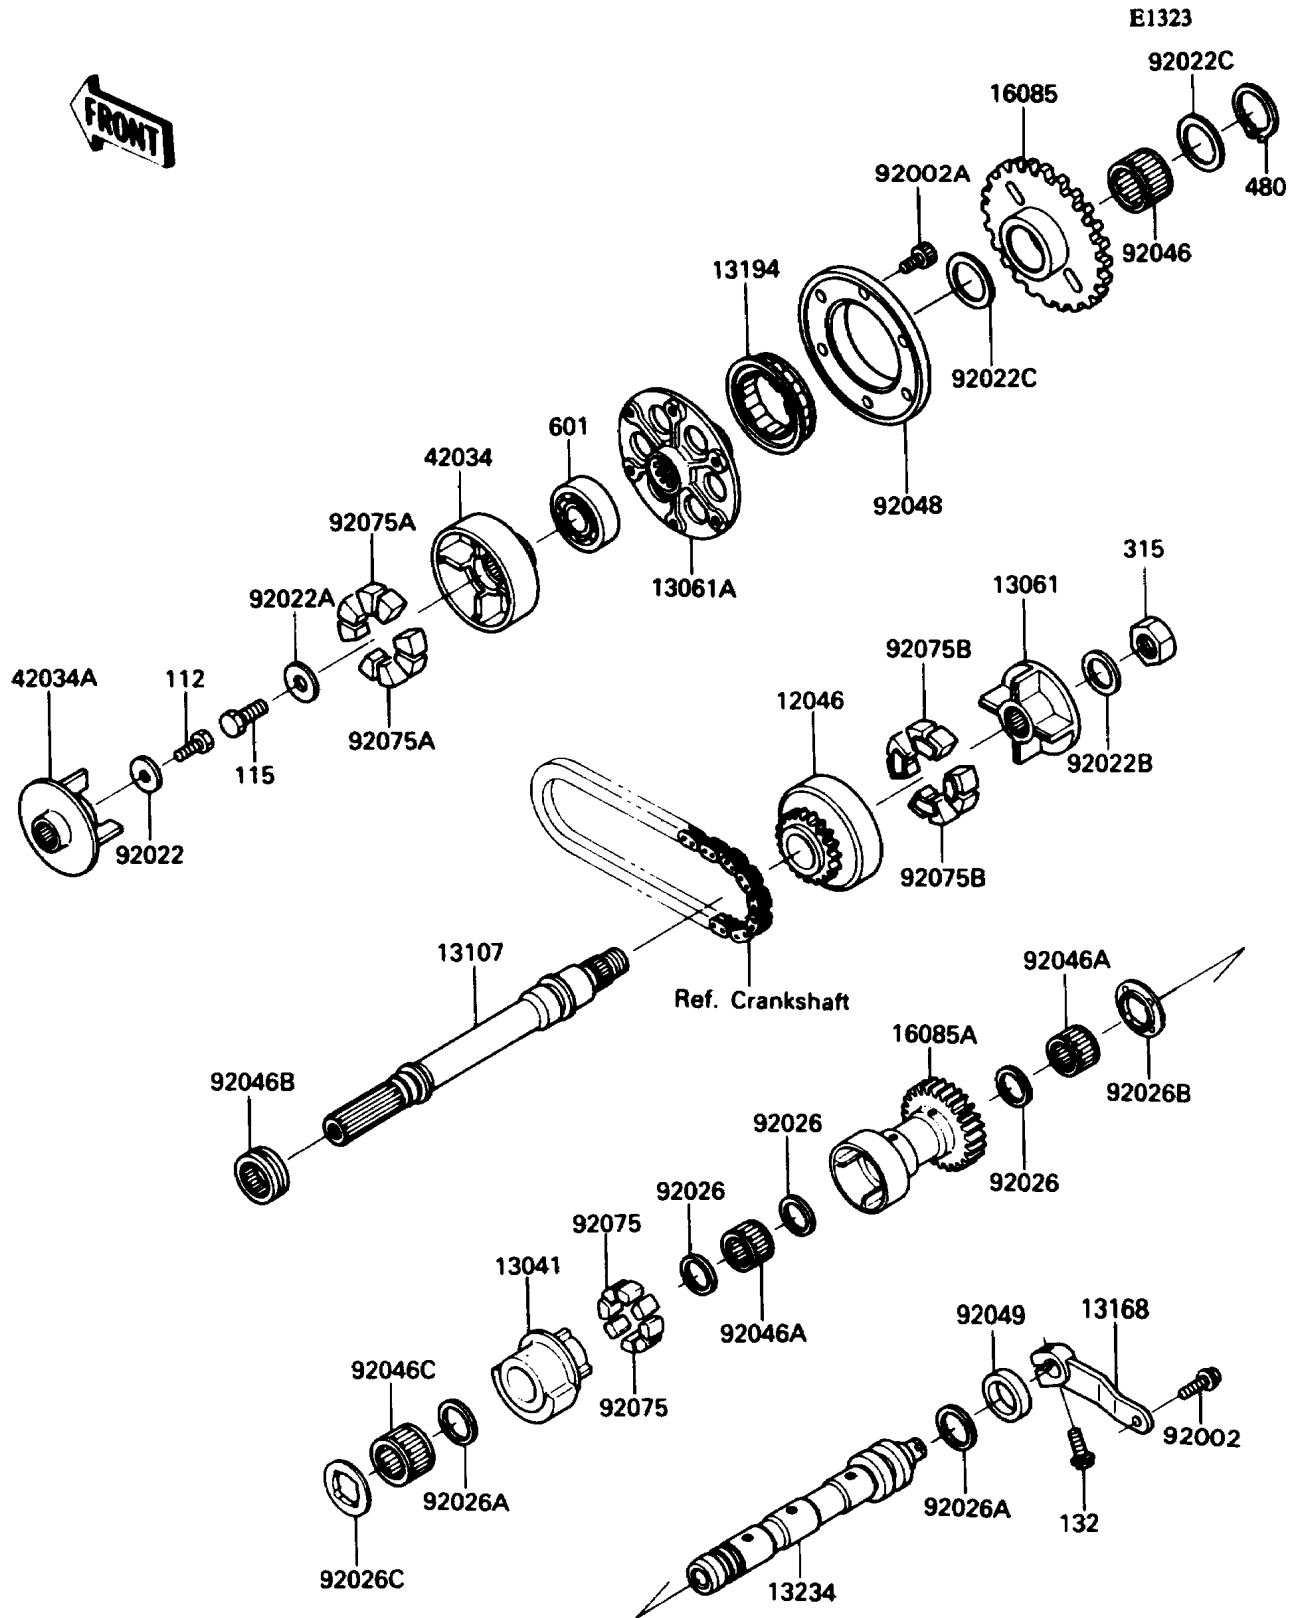

1990 NINJA® ZX™-11 PARTS DIAGRAM

Balancer

1990 NINJA® ZX™-11 PARTS LIST

Balancer

ITEM NAME	PART NUMBER	QUANTITY
SPROCKET,GENERATOR (Ref # 12046)	12046-1083	1
BALANCER (Ref # 13041)	13041-1092	1
BOSS,SPROCKET (Ref # 13061)	13061-1183	1
BOSS (Ref # 13061A)	13061-1264	1
SHAFT (Ref # 13107)	13107-1108	1
LEVER,BALANCER (Ref # 13168)	13168-1236	1
CLUTCH-ONEWAY (Ref # 13194)	13194-1086	1
SHAFT-COMP,BALANCER (Ref # 13234)	13234-1072	1
GEAR,ONEWAY CLUTCH (Ref # 16085)	16085-1173	1
GEAR,BALANCER (Ref # 16085A)	16085-1223	1
COUPLING (Ref # 42034)	42034-1055	1
COUPLING (Ref # 42034A)	42034-1056	1
BOLT,6X16 (Ref # 92002)	92002-1439	1
BOLT,SOCKET,6X12 (Ref # 92002A)	92002-1796	1
WASHER,6X19.5X2 (Ref # 92022)	92022-1517	1
WASHER,8X22X3 (Ref # 92022A)	92022-1518	1
WASHER,16X26X2 (Ref # 92022B)	92022-1519	1
WASHER,25.3X32X0.5 (Ref # 92022C)	92022-225	1
SPACER,21.3X24.3X1.5 (Ref # 92026)	92026-1213	1
SPACER,21.3X26X1 (Ref # 92026A)	92026-1223	1
SPACER (Ref # 92026B)	92026-1265	1
SPACER (Ref # 92026C)	92026-1271	1
BEARING-NEEDLE,K253020S (Ref # 92046)	92046-1022	1
BEARING-NEEDLE,K21X25X17V2 (Ref # 92046A)	92046-1105	1
BEARING-NEEDLE,RNA4903 (Ref # 92046B)	92046-1109	1
BEARING-NEEDLE (Ref # 92046C)	92046-1155	1
RACE,ONEWAY CLUTCH (Ref # 92048)	92048-1068	1
SEAL-OIL,S192705 (Ref # 92049)	92049-1174	1
DAMPER,BALANCER (Ref # 92075)	92075-1709	1

1990 NINJA® ZX™-11 PARTS LIST

Balancer

ITEM NAME	PART NUMBER	QUANTITY
DAMPER,COUPLING (Ref # 92075A)	92075-1790	1
DAMPER,COUPLING (Ref # 92075B)	92075-1810	1
BOLT-UPSET (Ref # 112)	112G0616	1
BOLT-SMALL-UPSET (Ref # 115)	115G0820	1
BOLT-FLANGED-SMALL (Ref # 132)	132J0620	1
NUT-HEX-FINE (Ref # 315)	315G1600	1
CIRCLIP-TYPE-C,25MM (Ref # 480)	480J2500	1
BEARING-BALL,#6203 (Ref # 601)	601A6203	1