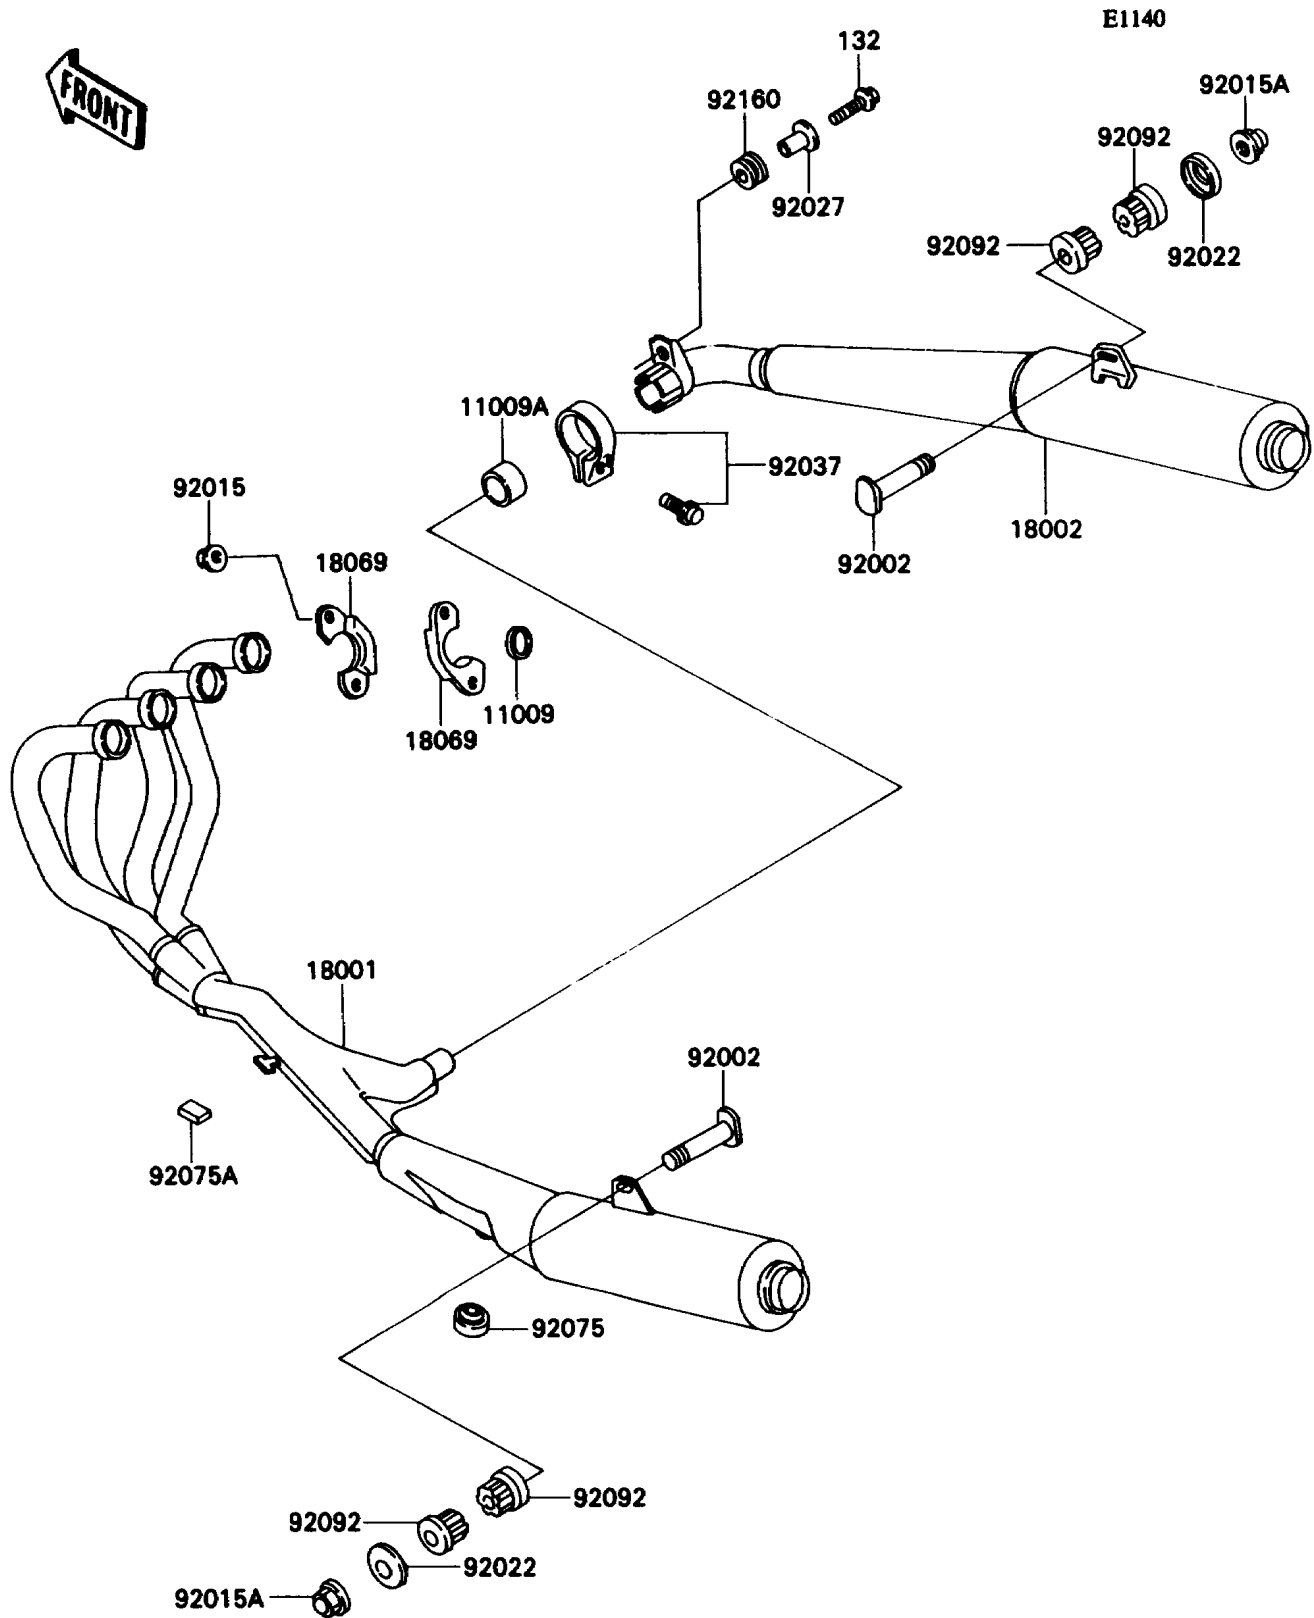

1990 NINJA® ZX™-11 PARTS DIAGRAM

Muffler

1990 NINJA® ZX™-11 PARTS LIST

Muffler

ITEM NAME	PART NUMBER	QUANTITY
GASKET,EXHAUST PIPE HOLDER (Ref # 11009)	11009-1840	1
GASKET,MUFFLER CONNECTING (Ref # 11009A)	11009-1888	1
MUFFLER,LH (Ref # 18001)	18001-1784	1
BODY-COMP-MUFFLER,RH (Ref # 18002)	18002-1940	1
HOLDER-EXHAUST PIPE (Ref # 18069)	18069-1054	1
BOLT,10X55 (Ref # 92002)	92002-1939	1
NUT,LOCK,8MM (Ref # 92015)	92015-1380	1
NUT,CAP,10MM (Ref # 92015A)	92015-1749	1
WASHER,CUP TYPE,BLACK (Ref # 92022)	92022-1355	1
COLLAR,L=14 (Ref # 92027)	92027-1134	1
CLAMP,POWER CHAMBER (Ref # 92037)	92037-1537	1
DAMPER (Ref # 92075)	92075-015	1
DAMPER (Ref # 92075A)	92075-1446	1
BUSHING-RUBBER,MUFFLER (Ref # 92092)	92092-1013	1
DAMPER (Ref # 92160)	92160-1007	1
BOLT-FLANGED-SMALL (Ref # 132)	132G0835	1