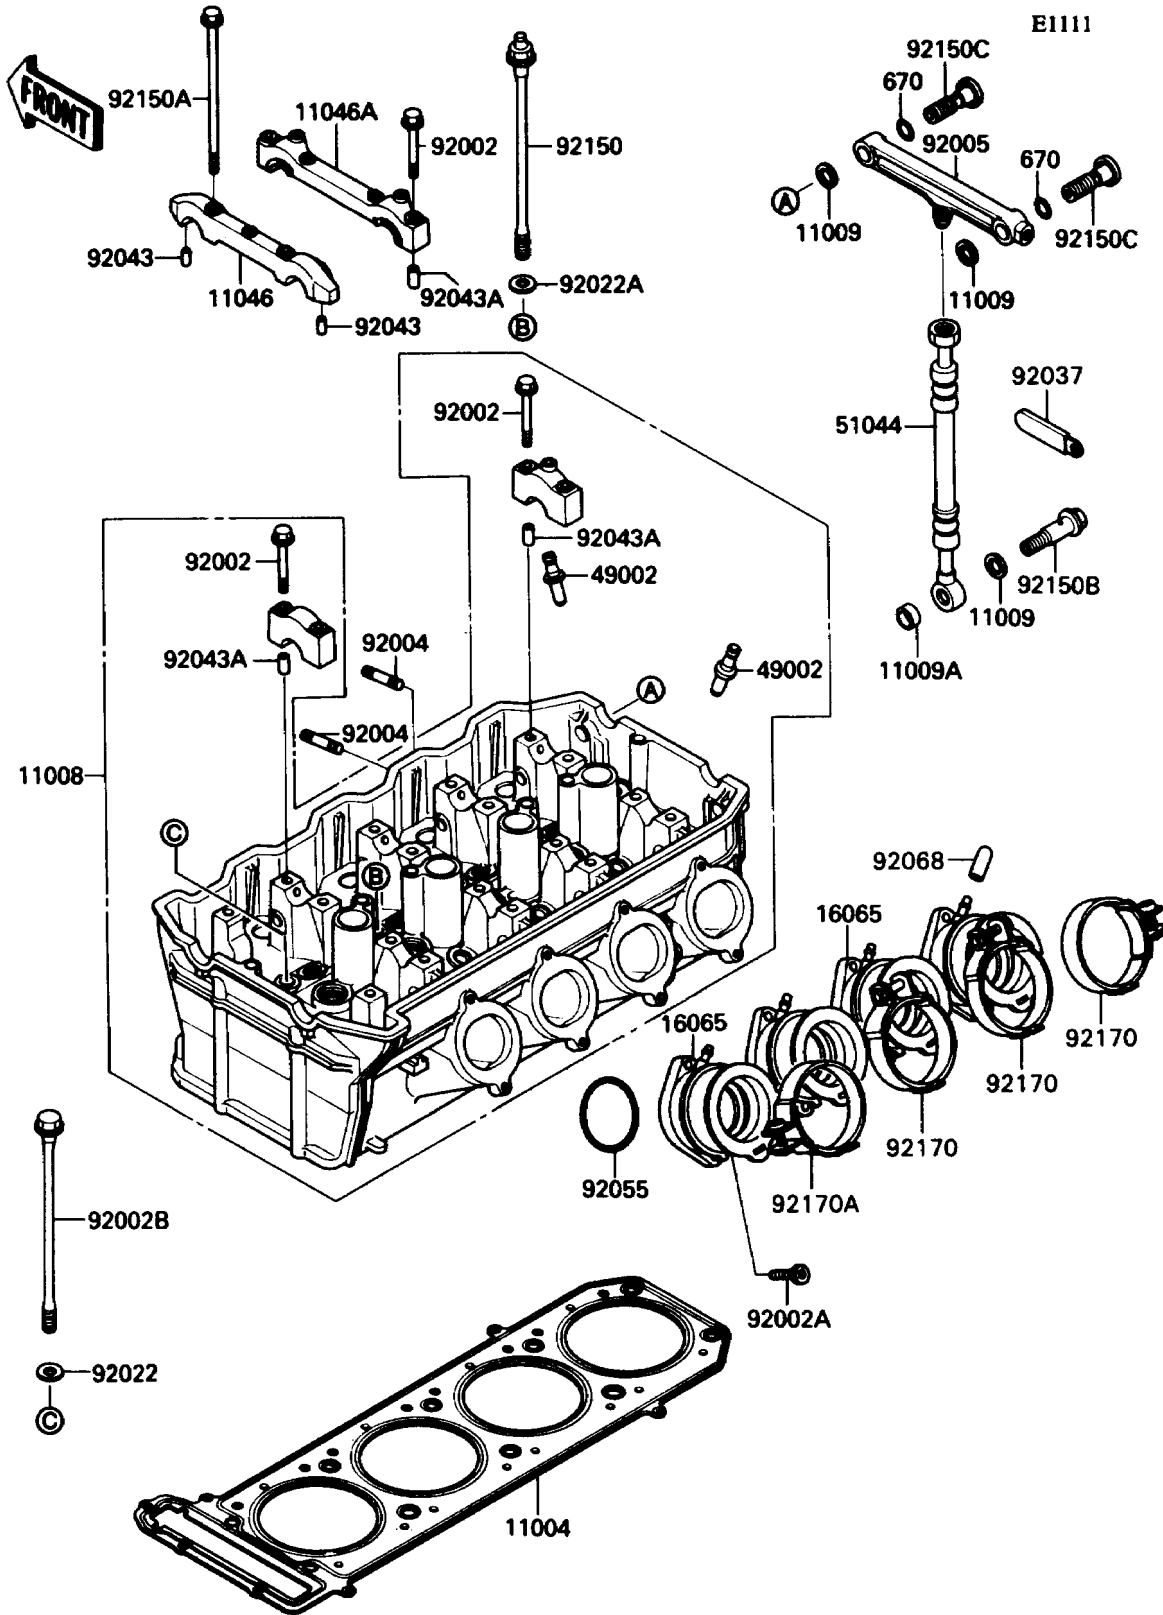

1990 NINJA® ZX™-11 PARTS DIAGRAM

Cylinder Head

1990 NINJA® ZX™-11 PARTS LIST

Cylinder Head

ITEM NAME	PART NUMBER	QUANTITY
GASKET-HEAD (Ref # 11004)	11004-1201	1
HEAD-COMP-CYLINDER (Ref # 11008)	11008-1233	1
GASKET,14X19.5X1.4 (Ref # 11009)	11009-1461	1
GASKET,14X20X10 (Ref # 11009A)	11009-1726	1
BRACKET,CAMSHAFT,#9 (Ref # 11046)	11046-1150	1
BRACKET,CAMSHAFT,#10 (Ref # 11046A)	11046-1151	1
HOLDER-CARBURETOR (Ref # 16065)	16065-1210	1
GUIDE-VALVE (Ref # 49002)	49002-1097	1
TUBE-ASSY (Ref # 51044)	51044-1094	1
BOLT,6X40 (Ref # 92002)	92002-1756	1
BOLT,SOCKET,6X16 (Ref # 92002A)	92002-1778	1
BOLT,10X164 (Ref # 92002B)	92002-1943	1
STUD,8X22 (Ref # 92004)	92004-1181	1
FITTING (Ref # 92005)	92005-1168	1
WASHER,10.5X20X1.6 (Ref # 92022)	92022-1591	1
WASHER,11.5X20.5X1.6 (Ref # 92022A)	92022-1720	1
CLAMP (Ref # 92037)	92037-1997	1
PIN,4.2X6X12 (Ref # 92043)	92043-1262	1
PIN,6.2X8X14 (Ref # 92043A)	92043-1263	1
RING-O,43.7X1.9 (Ref # 92055)	92055-1401	1
PLUG,12X25 (Ref # 92068)	92068-006	1
BOLT,11X164 (Ref # 92150)	92150-1075	1
BOLT,6X148 (Ref # 92150A)	92150-1076	1
BOLT,BANJO,12X40.5 (Ref # 92150B)	92150-1077	1
BOLT (Ref # 92150C)	92150-1078	1
CLAMP (Ref # 92170)	92170-1160	1
CLAMP (Ref # 92170A)	92170-1161	1
O RING,15MM (Ref # 670)	670B2015	1