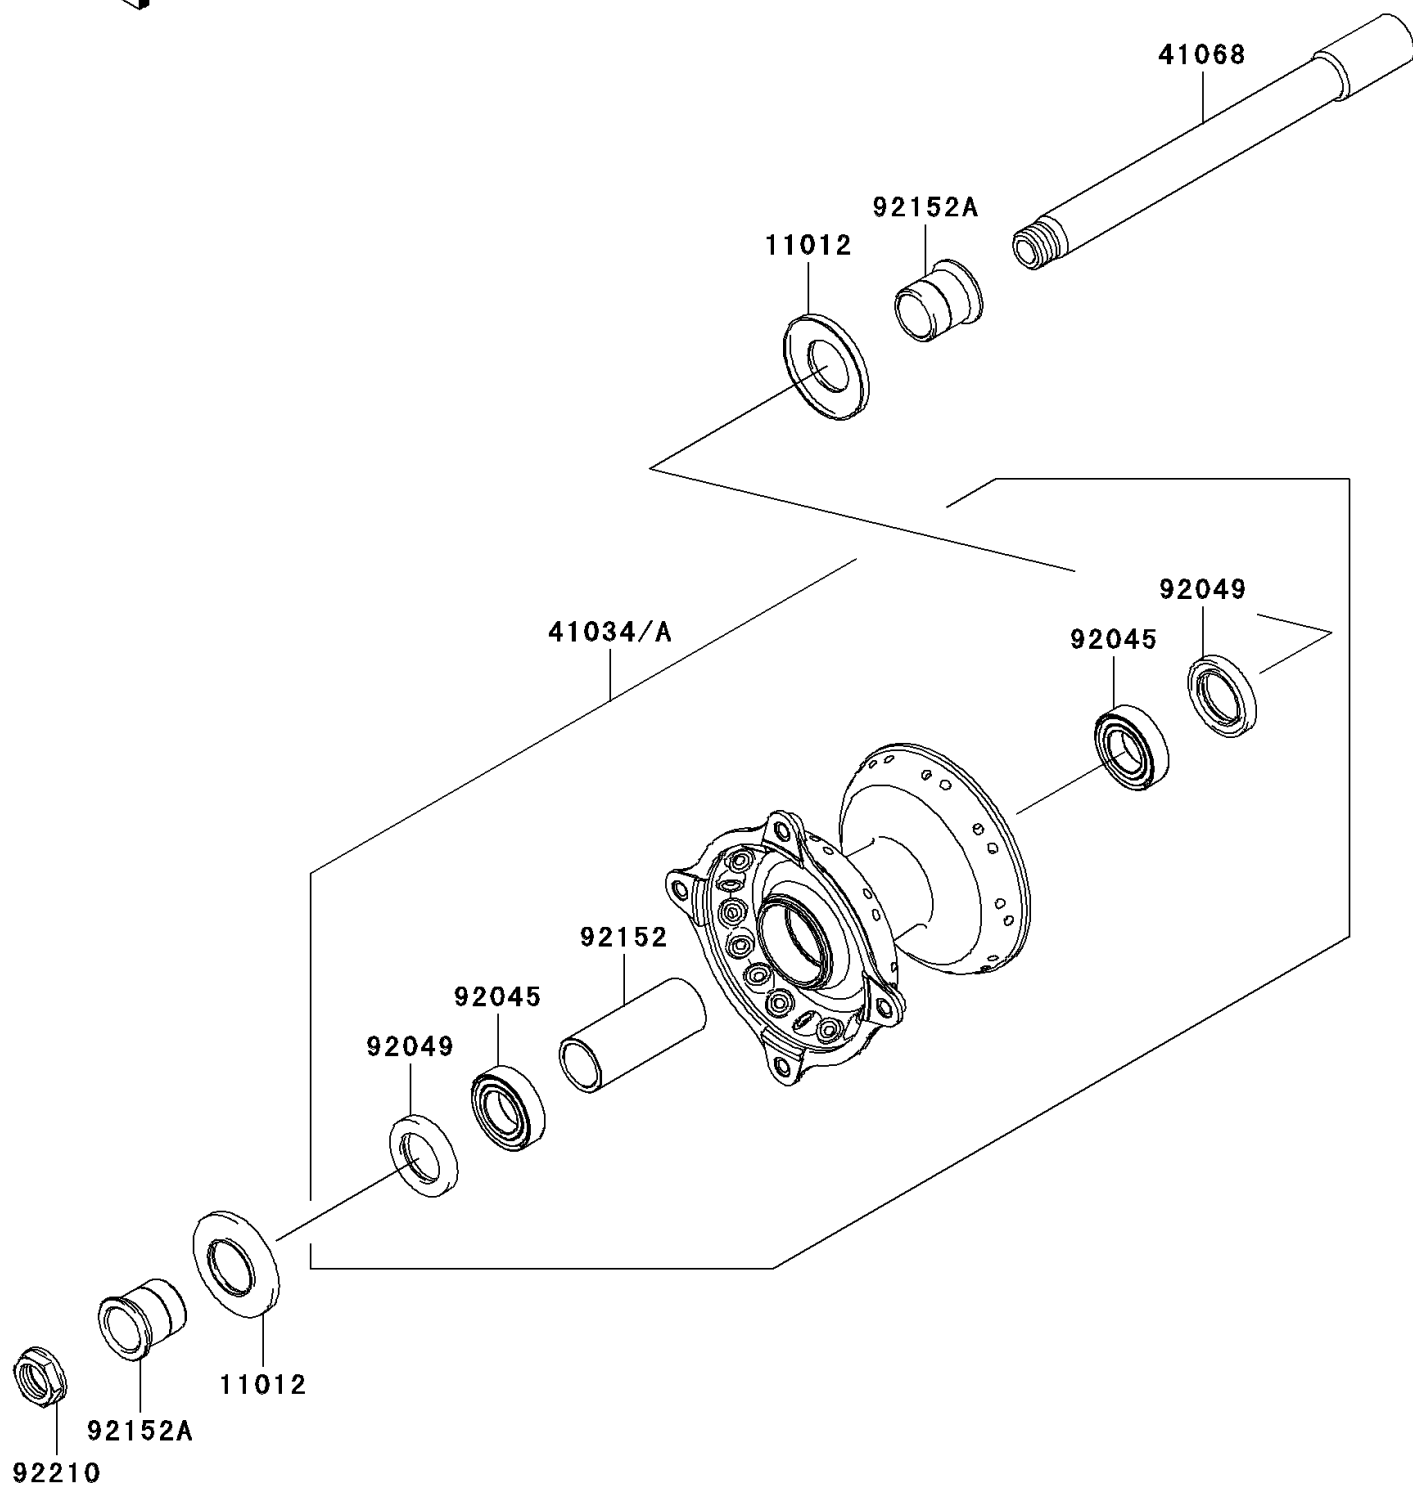

## 2009 KX™450F PARTS DIAGRAM

Front Hub

F2230

## 2009 KX™450F PARTS LIST

Front Hub

ITEM NAME	PART NUMBER	QUANTITY
CAP,AXLE (Ref # 11012)	11012-1581	1
DRUM-ASSY,FRONT BRAKE (Ref # 41034)	41034-0034	1
AXLE,FR (Ref # 41068)	41068-0004	1
BEARING-BALL,69042RS (Ref # 92045)	92045-1284	1
SEAL-OIL,BJNC-2 25X37X5 (Ref # 92049)	92049-1403	1
COLLAR,FRONT BRAKE DRUM,L=65 (Ref # 92152)	92152-0028	1
COLLAR,FR AXLE,L=27.5 (Ref # 92152A)	92152-0324	1
NUT,18MM (Ref # 92210)	92210-0065	1