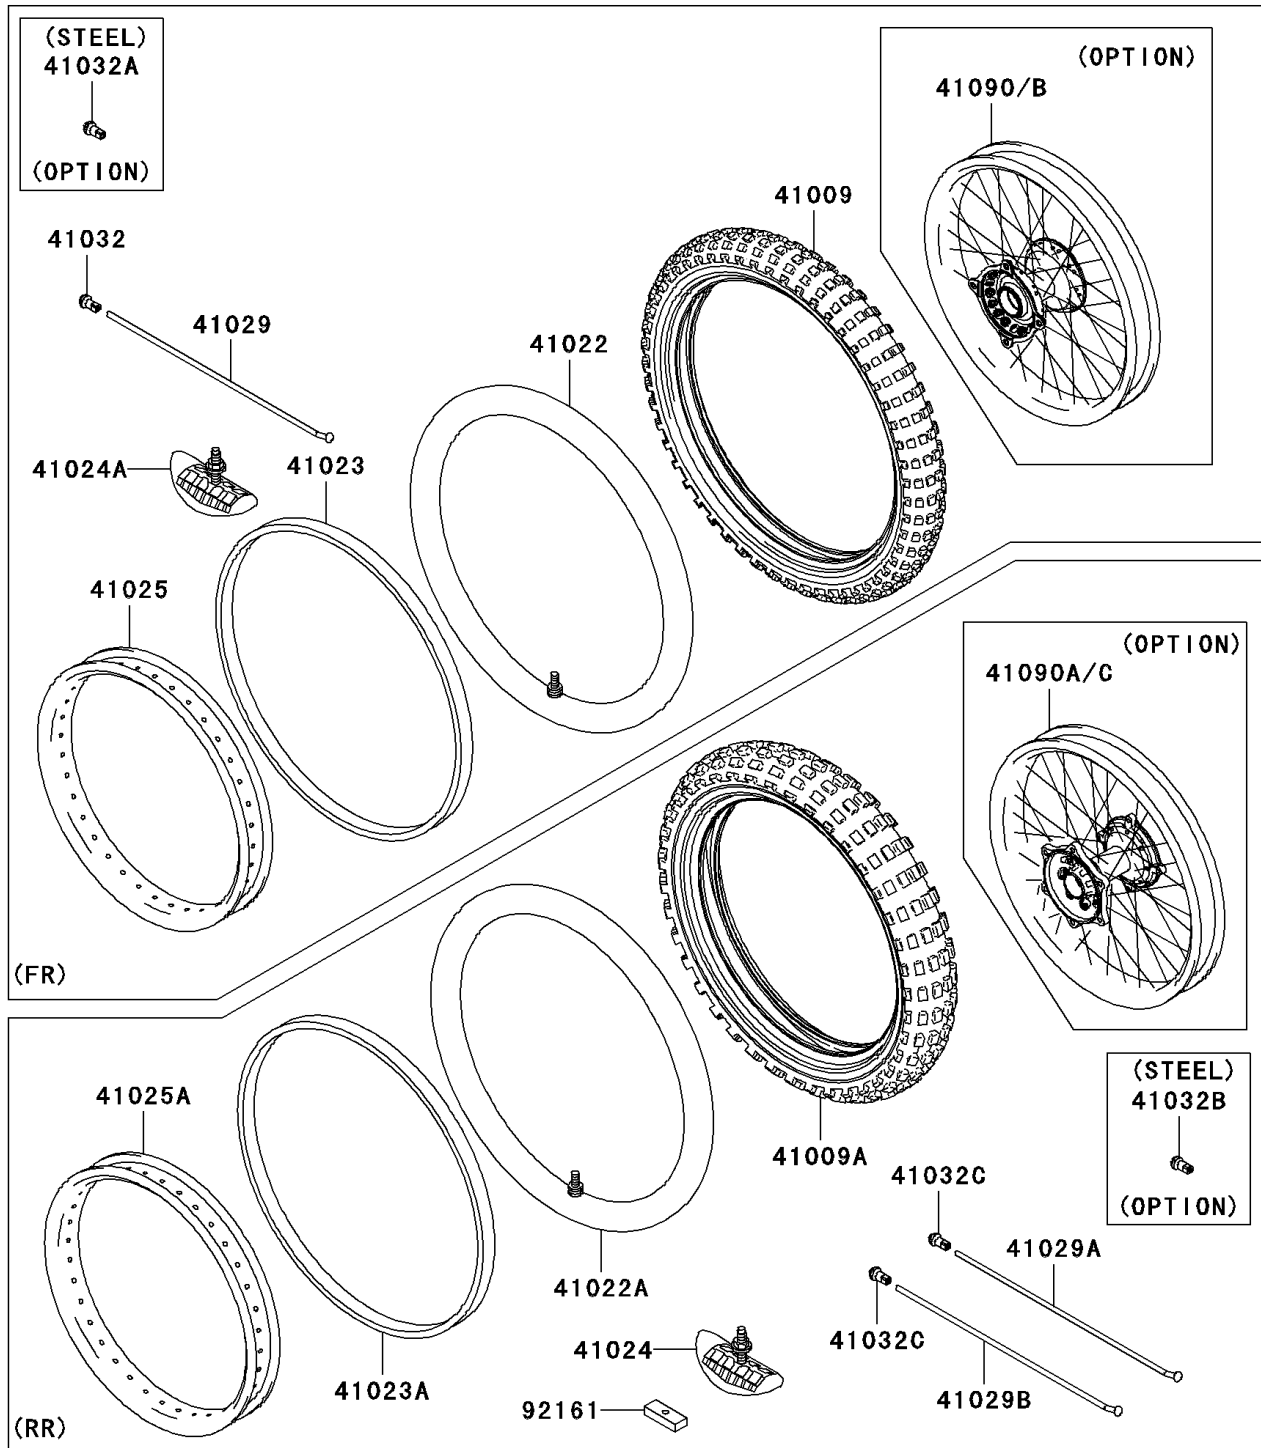

2009 KX™450F PARTS DIAGRAM

Wheels/Tires

F2210

2009 KX™450F PARTS LIST

Wheels/Tires

ITEM NAME	PART NUMBER	QUANTITY
TIRE,FR,90/100-21 57M,D742F(D) (Ref # 41009)	41009-0118	1
TIRE,RR,120/80-19 63M,D756(D) (Ref # 41009A)	41009-0119	1
TUBE-TIRE,90/100-21(D) (Ref # 41022)	41022-0022	1
TUBE-TIRE,120/80-19(D) (Ref # 41022A)	41022-0023	1
BAND-RIM,90/100-21(D) (Ref # 41023)	41023-0009	1
BAND-RIM,120/80-19(D) (Ref # 41023A)	41023-0010	1
STOPPER-RIM,2.15-M(DUNLOP) (Ref # 41024)	41024-009	1
STOPPER-RIM,1.60-M(DUNLOP) (Ref # 41024A)	41024-010	1
RIM,FR,1.60X21,BLACK (Ref # 41025)	41025-0094-WC	1
RIM,RR,2.15X19,BLACK (Ref # 41025A)	41025-0095-WC	1
SPOKE-INNER,FR (Ref # 41029)	41029-0003	1
SPOKE-INNER,RR,202MMX160D (Ref # 41029A)	41029-1204	1
SPOKE-INNER,RR,204MMX159D (Ref # 41029B)	41029-1330	1
NIPPLE-SPOKE,ALUMINIUM (Ref # 41032)	41032-0002	1
NIPPLE-SPOKE,8X9X20(+) (Ref # 41032A)	41032-1077	1
NIPPLE-SPOKE,STEEL (Ref # 41032B)	41032-1085	1
NIPPLE-SPOKE,ALUMINIUM (Ref # 41032C)	41032-1086	1
WHEEL,FR,1.60X21,AL NIPPLE,BLK (Ref # 41090)	41090-0080-WC	1
WHEEL,RR,2.15X19,AL NIPPLE,BLK (Ref # 41090A)	41090-0081-WC	1
DAMPER,RIM STOPPER (Ref # 92161)	92161-1184	1