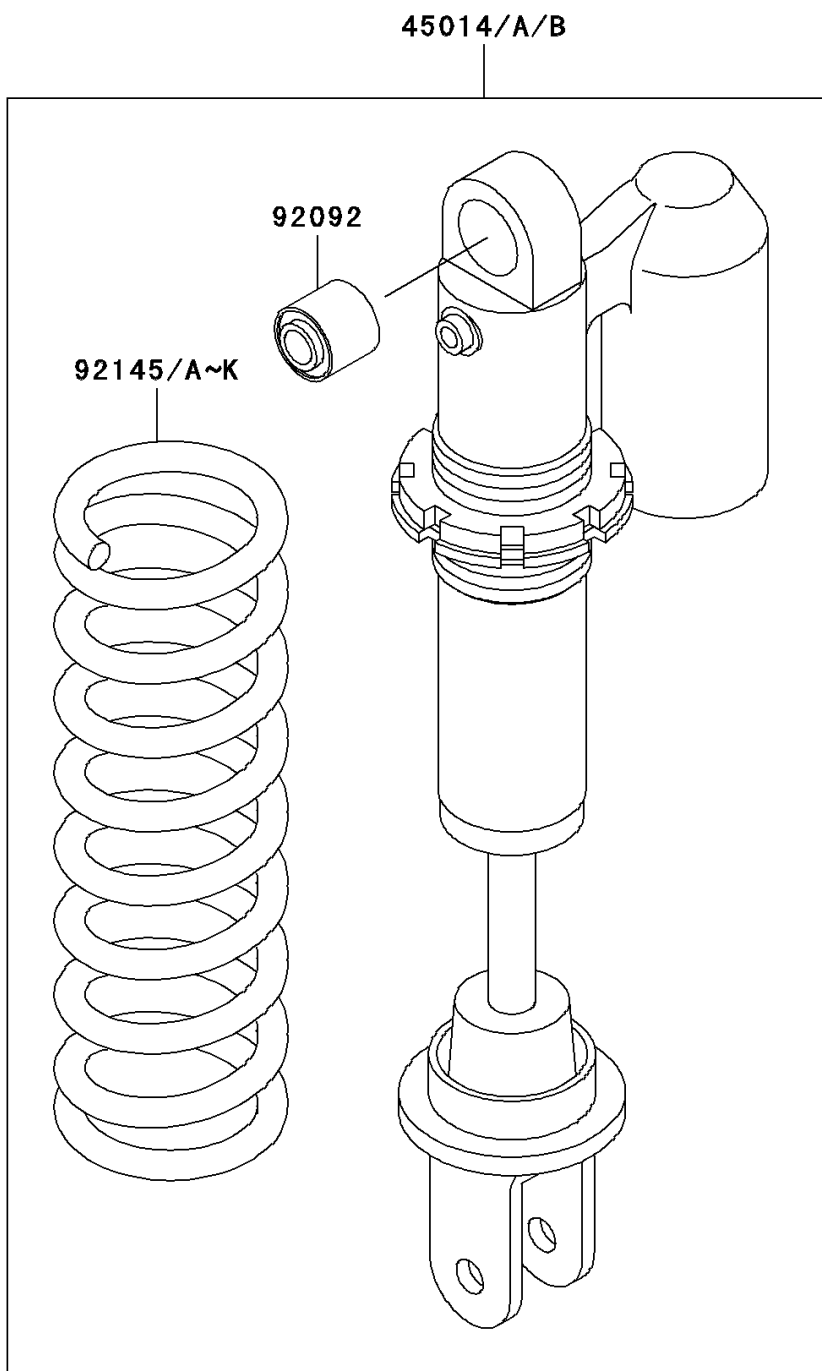

2006 KX™65 PARTS DIAGRAM

Shock Absorber(s)

F2280

2006 KX™65 PARTS LIST

Shock Absorber(s)

ITEM NAME	PART NUMBER	QUANTITY
SHOCKABSORBER,I.SILVER (Ref # 45014B)	45014-0120-8V	1
BUSHING-RUBBER (Ref # 92092)	92092-1078	1
SPRING,SHOCK,K=44.1N/MM,SIL (Ref # 92145B)	92145-1474-8V	1
SPRING,SHOCK,K=46.1N/MM,SIL (Ref # 92145E)	92145-1475-8V	1
SPRING,SHOCK,K=48.1N/MM,SIL (Ref # 92145H)	92145-1476-8V	1
SPRING,SHOCK,K=50.0N/MM,SIL (Ref # 92145K)	92145-1477-8V	1