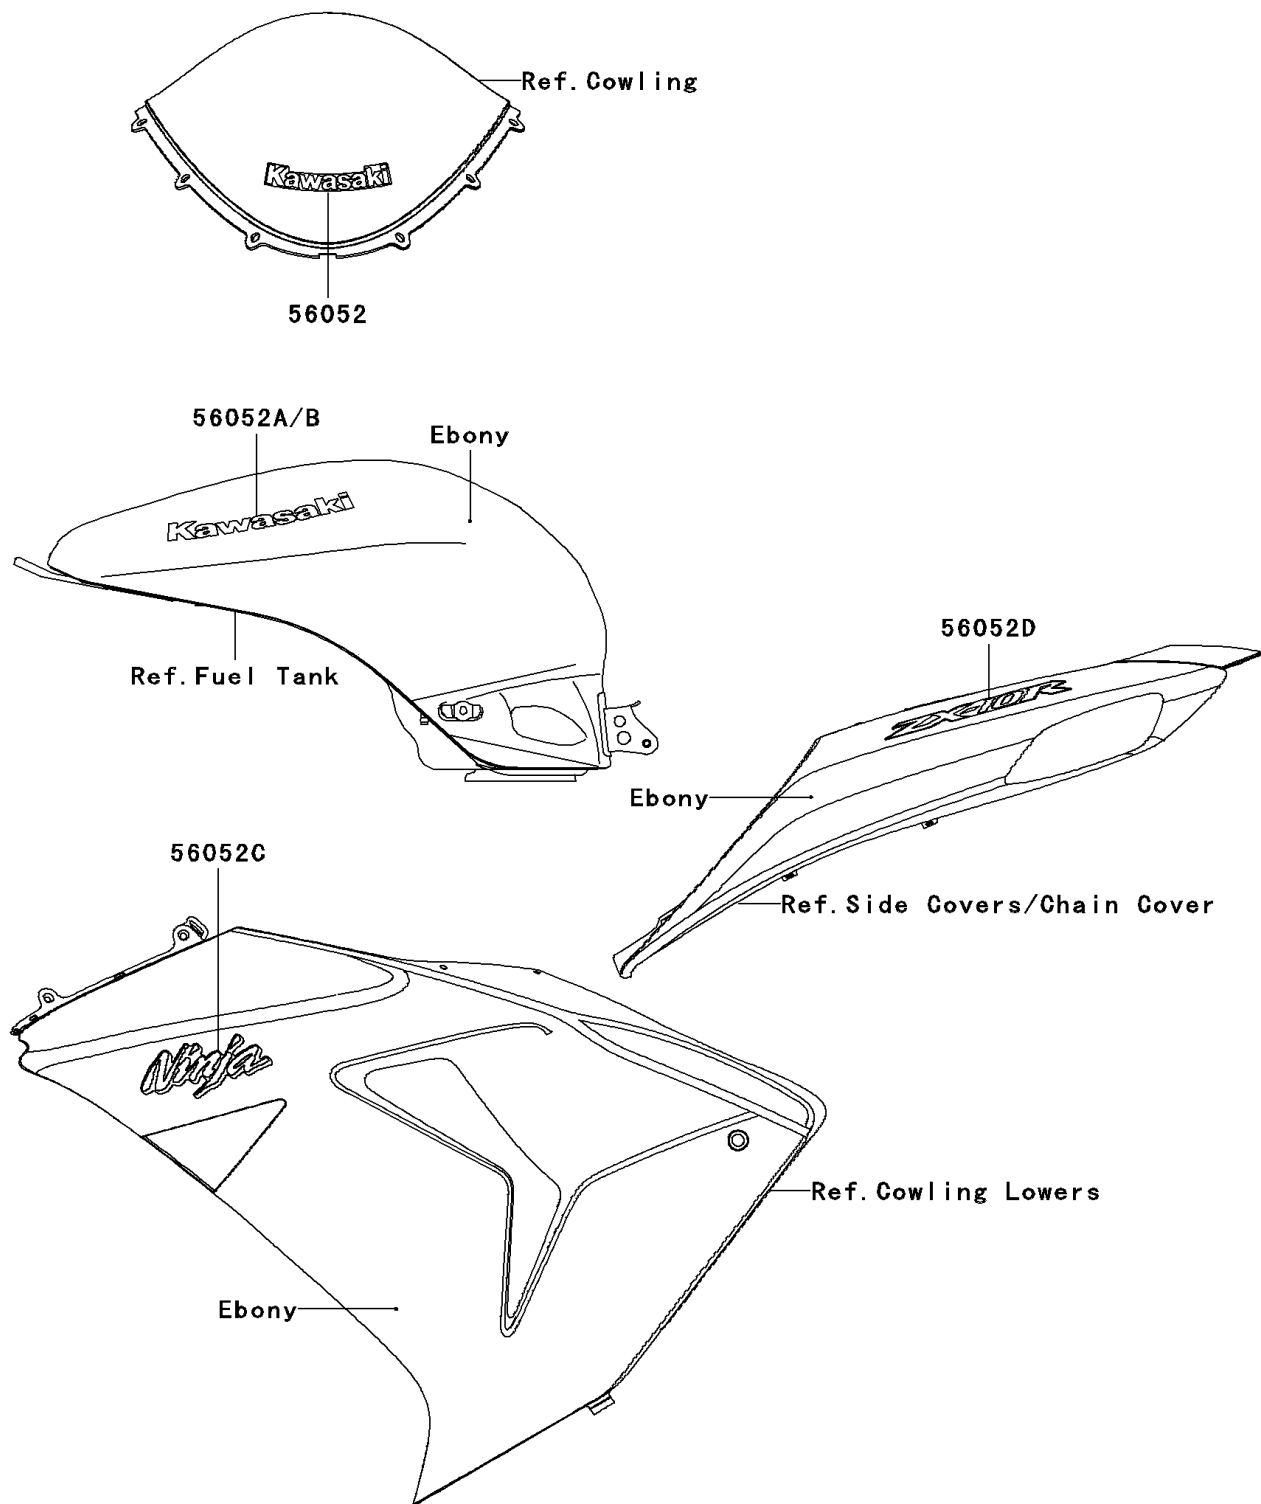

2006 NINJA® ZX™-10R PARTS DIAGRAM

Decals(Ebony)(D6F)

F2861

2006 NINJA® ZX™-10R PARTS LIST

Decals(Ebony)(D6F)

ITEM NAME	PART NUMBER	QUANTITY
MARK,WINDSHIELD,KAWASAKI (Ref # 56052)	56052-0154	1
MARK,FUEL TANK,LH,KAWASAKI (Ref # 56052A)	56052-0797	1
MARK,FUEL TANK,RH,KAWASAKI (Ref # 56052B)	56052-0798	1
MARK,CNT COWLING,NINJA (Ref # 56052C)	56052-0799	1
MARK,TAIL COVER,ZX-10R (Ref # 56052D)	56052-0801	1