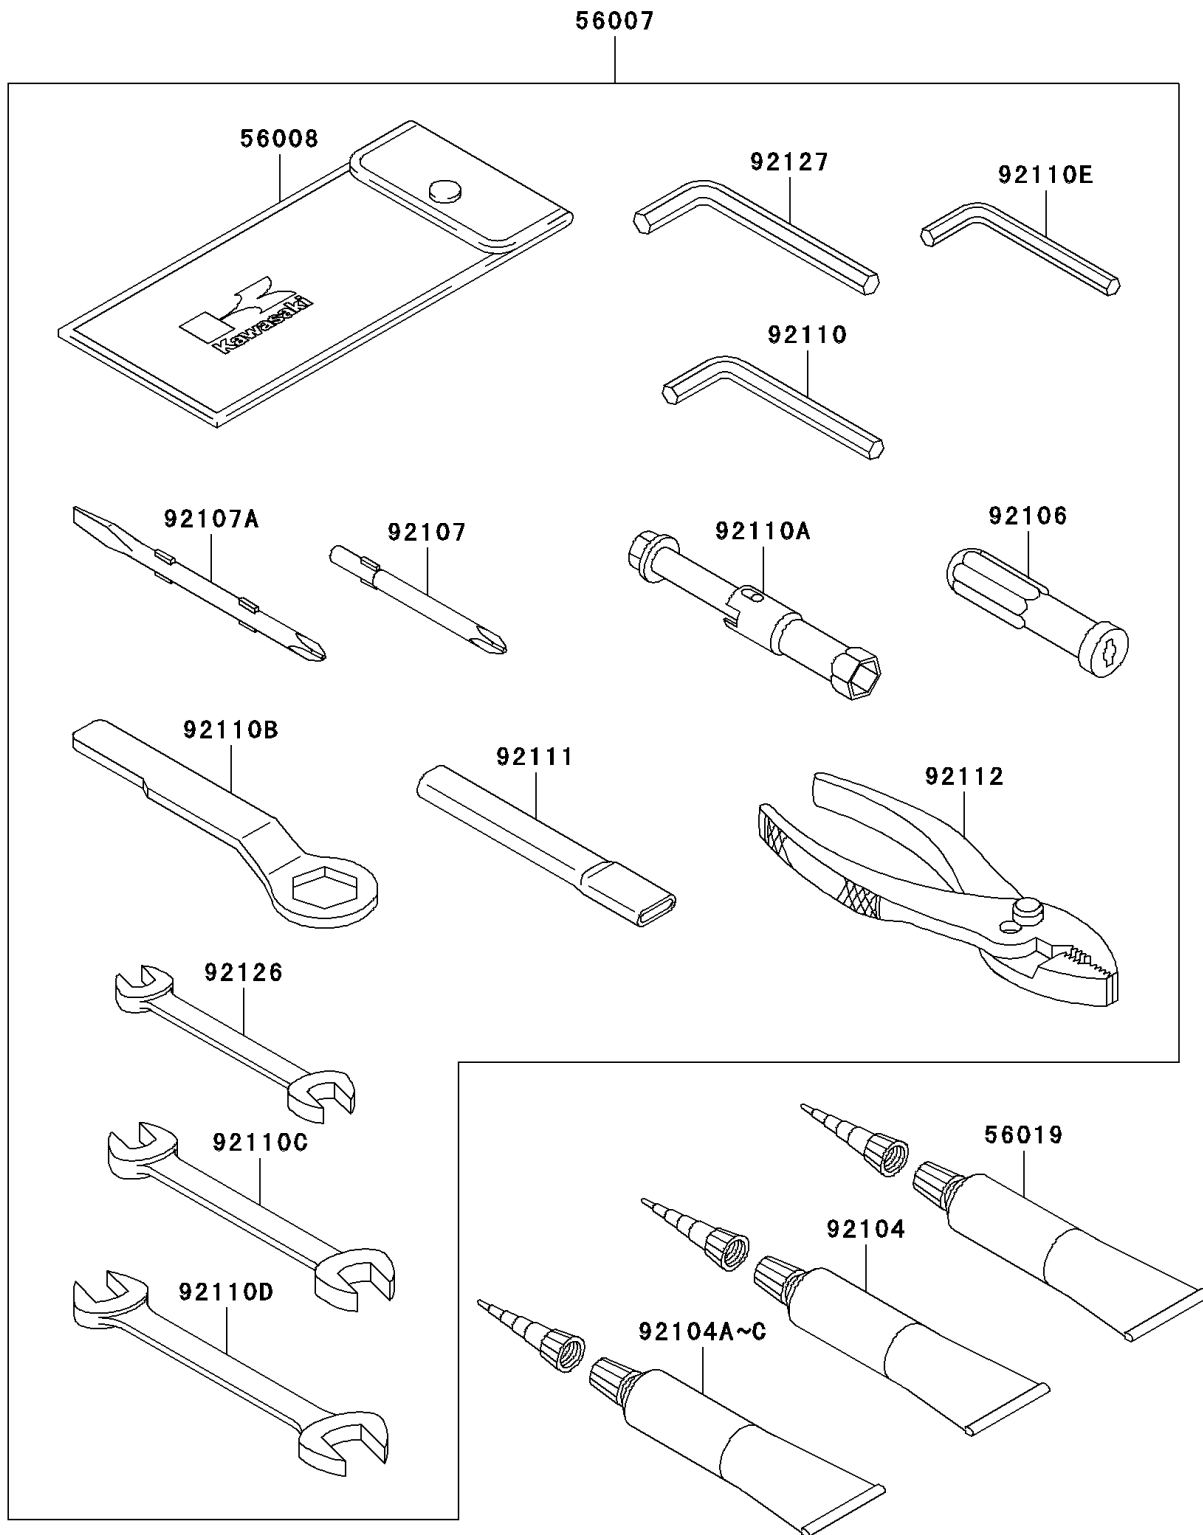

2006 NINJA® ZX™-10R PARTS DIAGRAM

Owner's Tools

F2810

2006 NINJA® ZX™-10R PARTS LIST

Owner's Tools

ITEM NAME	PART NUMBER	QUANTITY
TOOL-KIT (Ref # 56007)	56007-0009	1
BAG,TOOL (Ref # 56008)	56008-006	1
THREE BOND TB1211,HT/RS,WHITE (Ref # 56019)	56019-120	1
GASKET-LIQUID,SUPER-X,NO.8008 (Ref # 92104)	92104-0002	1
GASKET-LIQUID,TB1211F (Ref # 92104A)	92104-0004	1
GASKET-LIQUID,BLACK TB1215B (Ref # 92104B)	92104-1062	1
GASKET-LIQUID,BLACK TB1216B (Ref # 92104C)	92104-1064	1
GRIP-SCREW DRIVER (Ref # 92106)	92106-1001	1
TOOL-DRIVER,#3PHILLIPS (Ref # 92107)	92107-005	1
TOOL-DRIVER,#2PHILLIPS&SLOT (Ref # 92107A)	92107-1051	1
TOOL-WRENCH,ALLEN,5MM (Ref # 92110)	92110-1015	1
TOOL-WRENCH,BOX,16MM (Ref # 92110A)	92110-1132	1
TOOL-WRENCH,BOX END,27MM (Ref # 92110B)	92110-1147	1
TOOL-WRENCH,OPEN END,10X12 (Ref # 92110C)	92110-1152	1
TOOL-WRENCH,OPEN END,14X17 (Ref # 92110D)	92110-1153	1
TOOL-WRENCH,ALLEN,4MM (Ref # 92110E)	92110-3703	1
TOOL-BAR,BOX END WRENCH (Ref # 92111)	92111-1051	1
TOOL-PLIERS (Ref # 92112)	92112-1001	1
TOOL-WRENCH,OPEN END,8X10 (Ref # 92126)	92126-004	1
TOOL-WRENCH,ALLEN,6MM (Ref # 92127)	92127-003	1