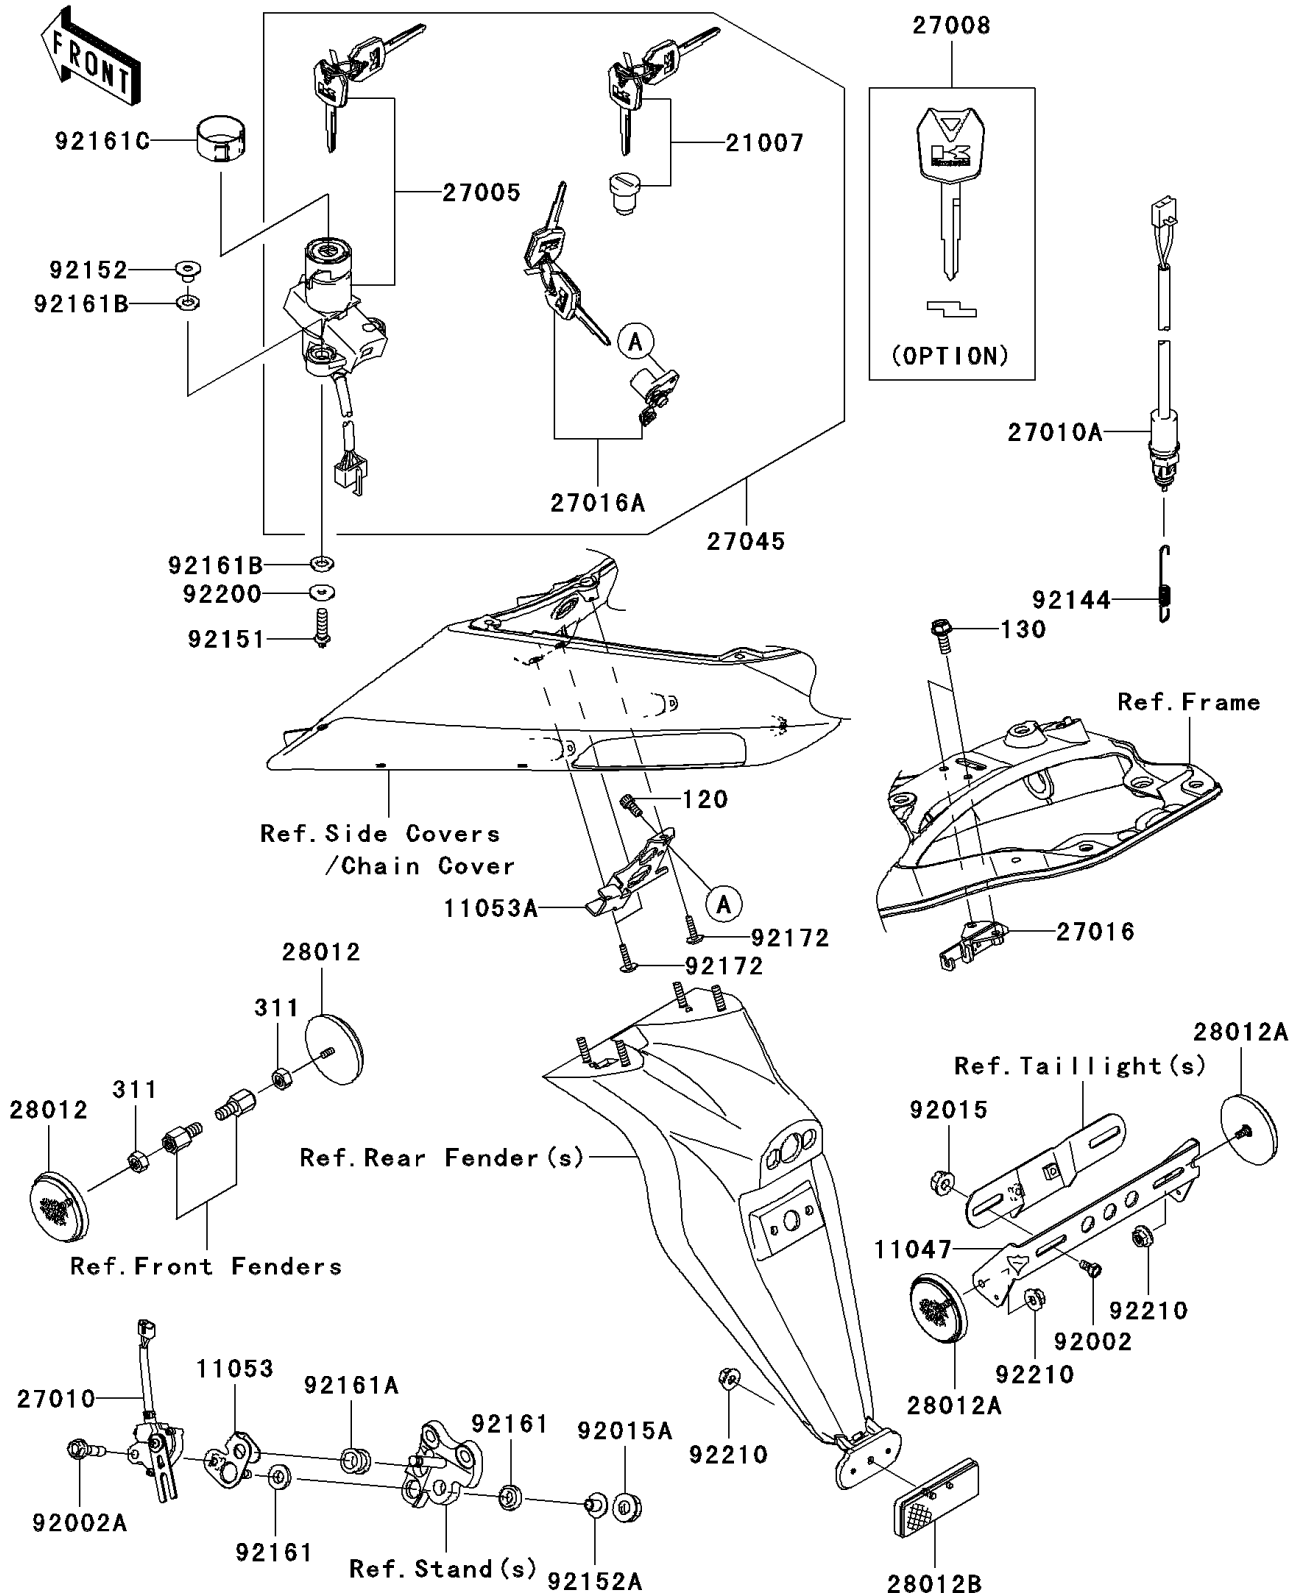

2006 NINJA® ZX™-10R PARTS DIAGRAM

Ignition Switch/Locks/Reflectors

F2770

2006 NINJA® ZX™-10R PARTS LIST

Ignition Switch/Locks/Reflectors

ITEM NAME	PART NUMBER	QUANTITY
BOLT-SOCKET,5X12 (Ref # 120)	120S0512	1
BOLT-FLANGED,6X16 (Ref # 130)	130L0616	1
NUT-HEX (Ref # 311)	311C0500	1
BRACKET,REFLECTOR (Ref # 11047)	11047-1470	1
BRACKET,SIDE STAND SWITCH (Ref # 11053)	11053-0723	1
BRACKET,SEAT LOCK (Ref # 11053A)	11053-1856	1
ROTOR,LOCK,TANK CAP (Ref # 21007)	21007-5057	1
SWITCH-ASSY-IGNITION (Ref # 27005)	27005-5137	1
KEY-LOCK,BLANK (Ref # 27008)	27008-0030	1
SWITCH,SIDE STAND (Ref # 27010)	27010-1455	1
SWITCH,REAR BRAKE (Ref # 27010A)	27010-1486	1
LOCK-ASSY,SEAT STRIKER (Ref # 27016)	27016-1115	1
LOCK-ASSY,SEAT (Ref # 27016A)	27016-5309	1
SWITCH-ASSY (Ref # 27045)	27045-5336	1
REFLECTOR-REFLEX,FR,SIDE (Ref # 28012)	28012-0001	1
REFLECTOR-REFLEX (Ref # 28012A)	28012-0002	1
REFLECTOR-REFLEX (Ref # 28012B)	28012-1077	1
BOLT,6X12 (Ref # 92002)	92002-1132	1
BOLT,FLANGED,6X25 (Ref # 92002A)	92002-1582	1
NUT,FLANGED,6MM (Ref # 92015)	92015-1367	1
NUT,6MM (Ref # 92015A)	92015-1386	1
SPRING,BRAKE LAMP SWITCH (Ref # 92144)	92144-1139	1
BOLT,TORX,6X22 (Ref # 92151)	92151-1946	1
COLLAR (Ref # 92152)	92152-0352	1
COLLAR (Ref # 92152A)	92152-1074	1
DAMPER (Ref # 92161)	92161-0117	1
DAMPER (Ref # 92161A)	92161-0118	1
DAMPER,IGNITION SWITCH (Ref # 92161B)	92161-0240	1
DAMPER,IGNITION SWITCH (Ref # 92161C)	92161-0257	1

2006 NINJA® ZX™-10R PARTS LIST

Ignition Switch/Locks/Reflectors

ITEM NAME	PART NUMBER	QUANTITY
SCREW,TAPPING,5X16 (Ref # 92172)	92172-0175	1
WASHER,6X20X1.6 (Ref # 92200)	92200-0212	1
NUT,FLANGED,5MM (Ref # 92210)	92210-0007	1