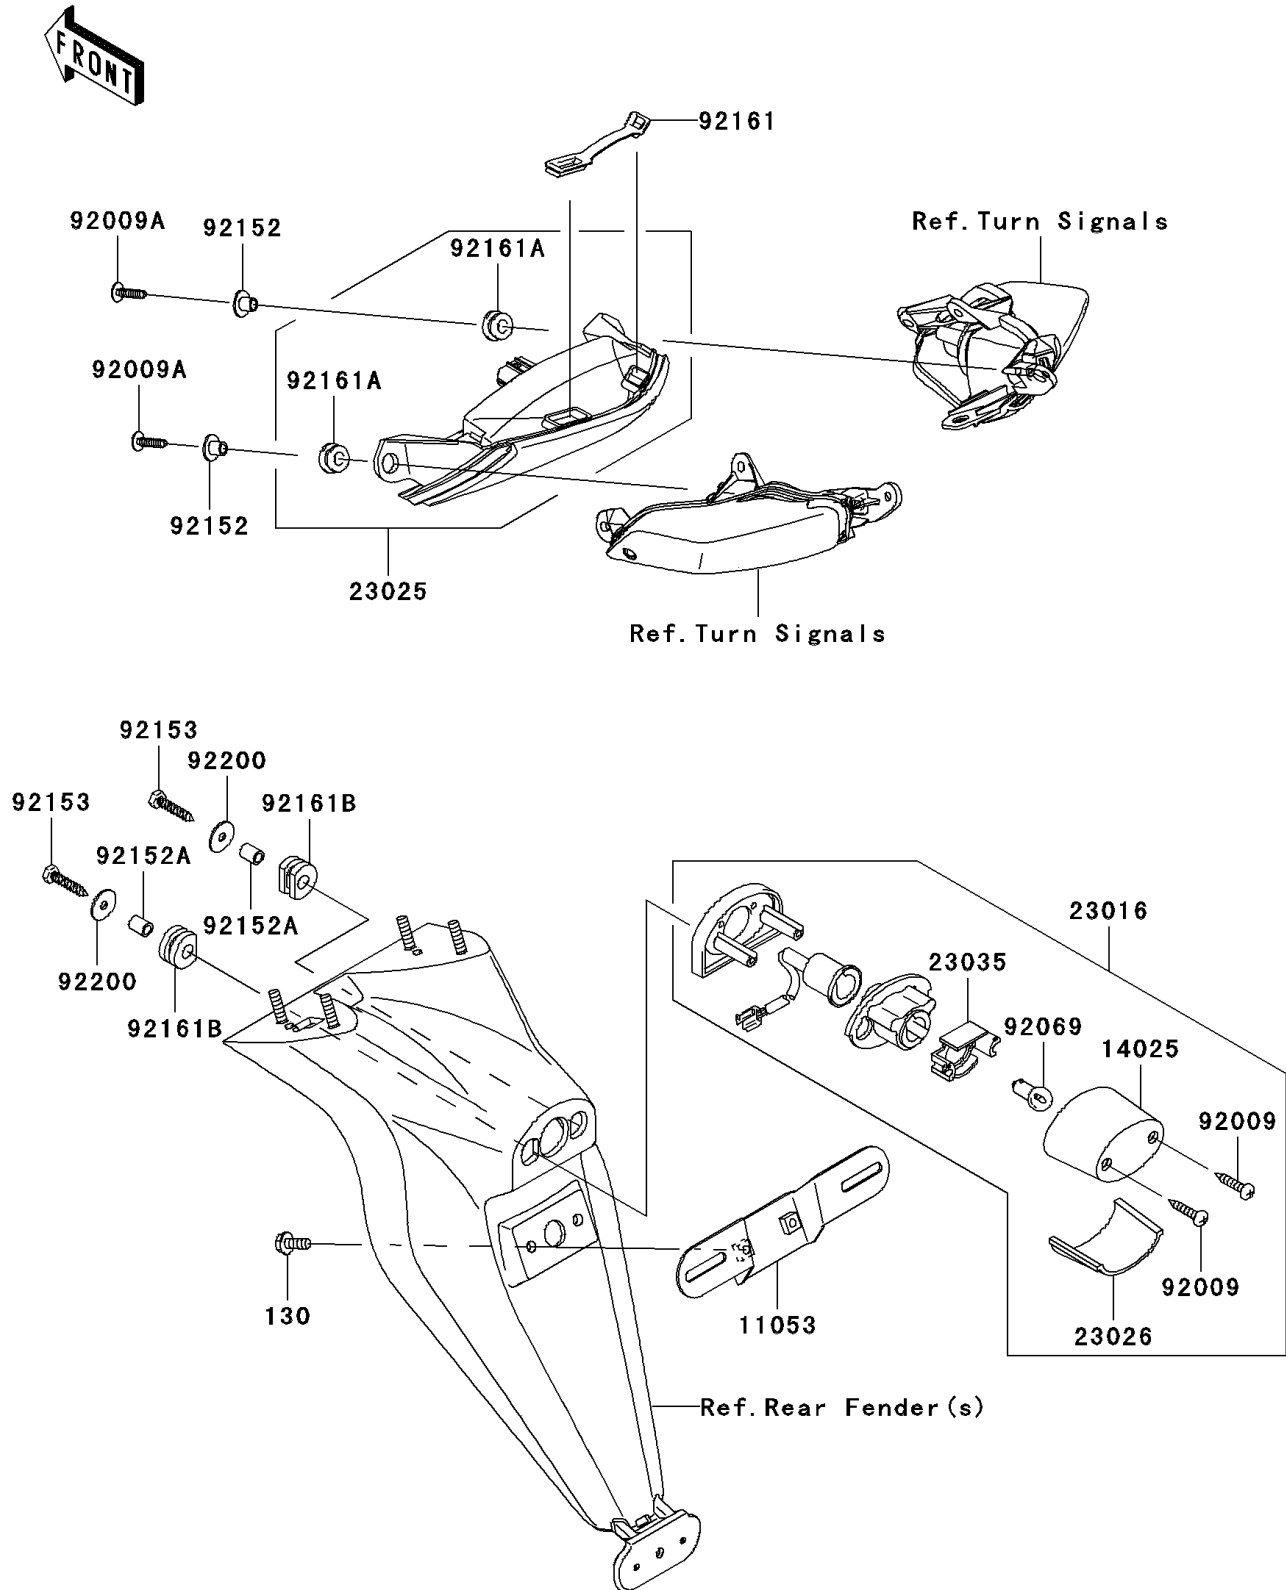

2006 NINJA® ZX™-10R PARTS DIAGRAM

Taillight(s)

F2720

2006 NINJA® ZX™-10R PARTS LIST

Taillight(s)

ITEM NAME	PART NUMBER	QUANTITY
BOLT-FLANGED,6X16 (Ref # 130)	130L0616	1
BRACKET,LICENSE (Ref # 11053)	11053-0400	1
COVER,LICENSE LAMP (Ref # 14025)	14025-1725	1
LAMP-ASSY,LICENSE (Ref # 23016)	23016-0008	1
LAMP-TAIL (Ref # 23025)	23025-0014	1
LENS,LICENSE LAMP (Ref # 23026)	23026-1064	1
REFLECTOR-LAMP,LICENSE (Ref # 23035)	23035-1066	1
SCREW,TAPPING,4X20 (Ref # 92009)	92009-1378	1
SCREW,TAPPING,5X20 (Ref # 92009A)	92009-1993	1
BULB,12V 5W (Ref # 92069)	92069-1055	1
COLLAR (Ref # 92152)	92152-0092	1
COLLAR,6X9X11.5 (Ref # 92152A)	92152-0372	1
BOLT,TAPPING,5X25 (Ref # 92153)	92153-1424	1
DAMPER,TAIL LAMP (Ref # 92161)	92161-0191	1
DAMPER (Ref # 92161A)	92161-1188	1
DAMPER (Ref # 92161B)	92161-1313	1
WASHER,5.5X20X1.2 (Ref # 92200)	92200-0284	1