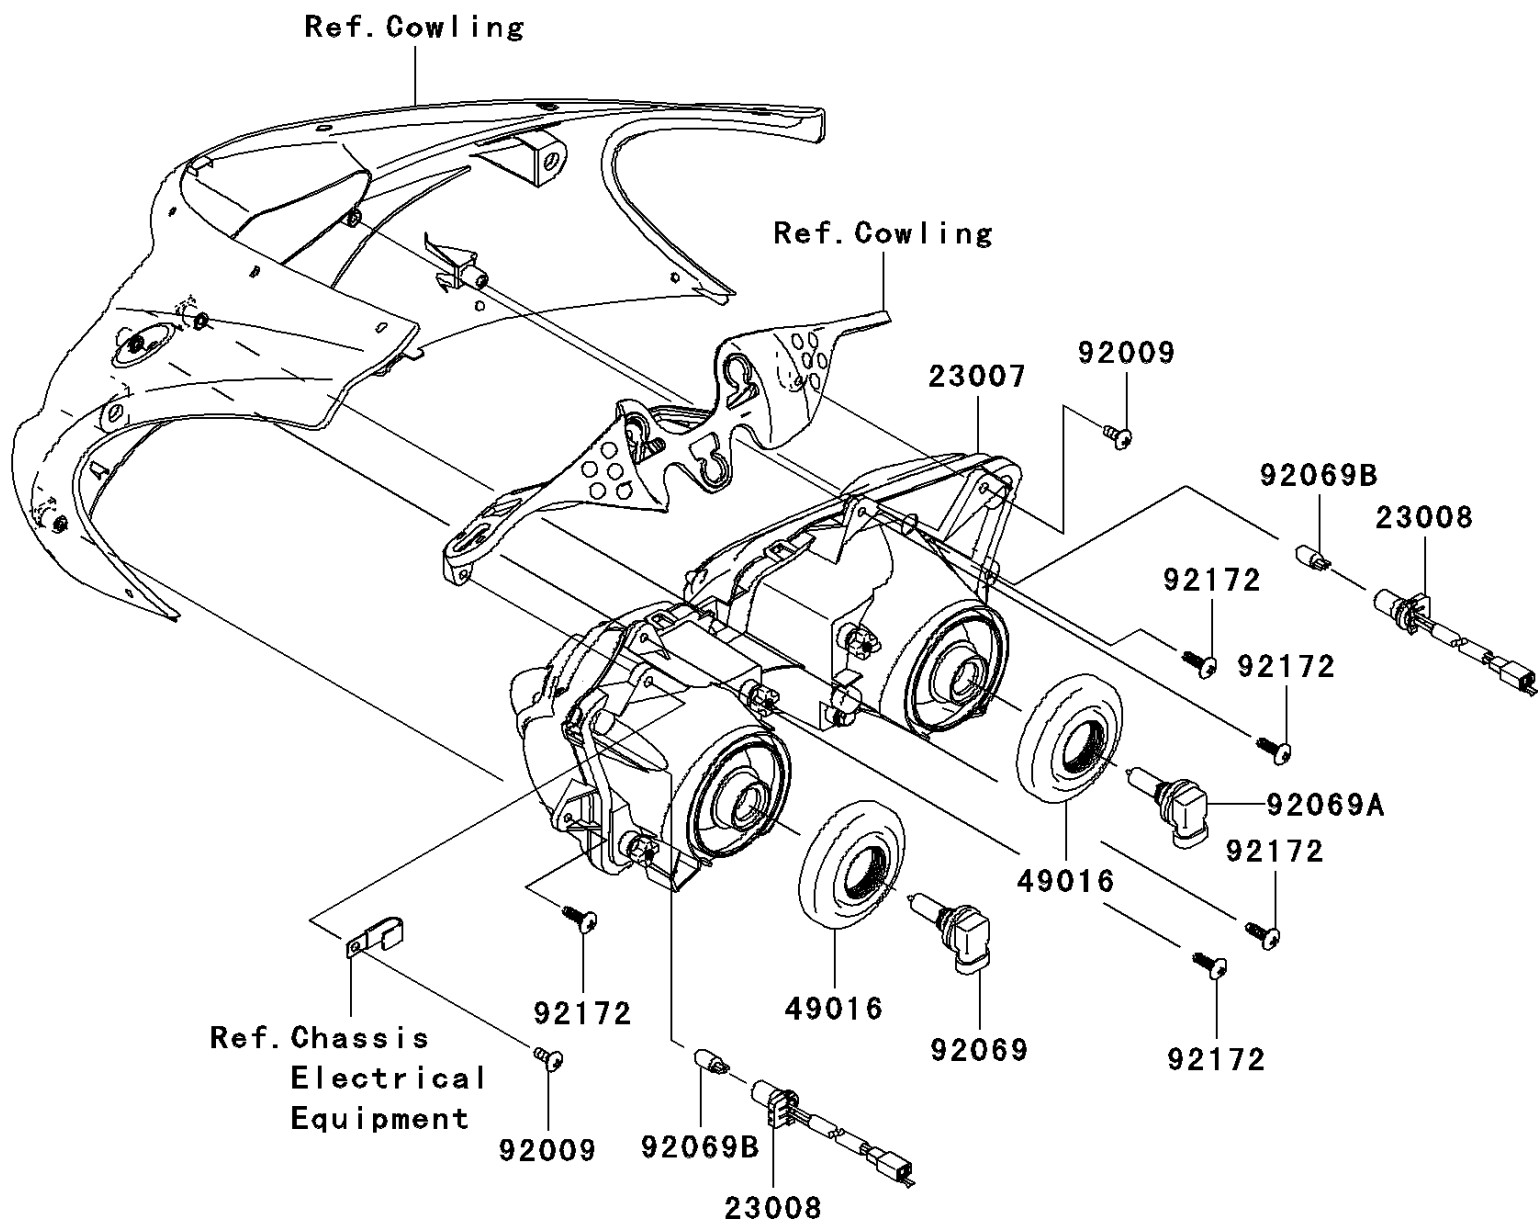

2006 NINJA® ZX™-10R PARTS DIAGRAM

Headlight(s)

F2710

2006 NINJA® ZX™-10R PARTS LIST

Headlight(s)

ITEM NAME	PART NUMBER	QUANTITY
LENS-COMP,HEAD LAMP (Ref # 23007)	23007-0069	1
SOCKET-ASSY,HEAD LAMP (Ref # 23008)	23008-1619	1
COVER-SEAL,HEAD LAMP (Ref # 49016)	49016-0023	1
SCREW,6X15 (Ref # 92009)	92009-3830	1
BULB,12V 65W,H9 (Ref # 92069)	92069-0007	1
BULB,12V 55W,H11 (Ref # 92069A)	92069-0014	1
BULB,12V 5W (Ref # 92069B)	92069-1016	1
SCREW,TAPPING,5X16 (Ref # 92172)	92172-0175	1