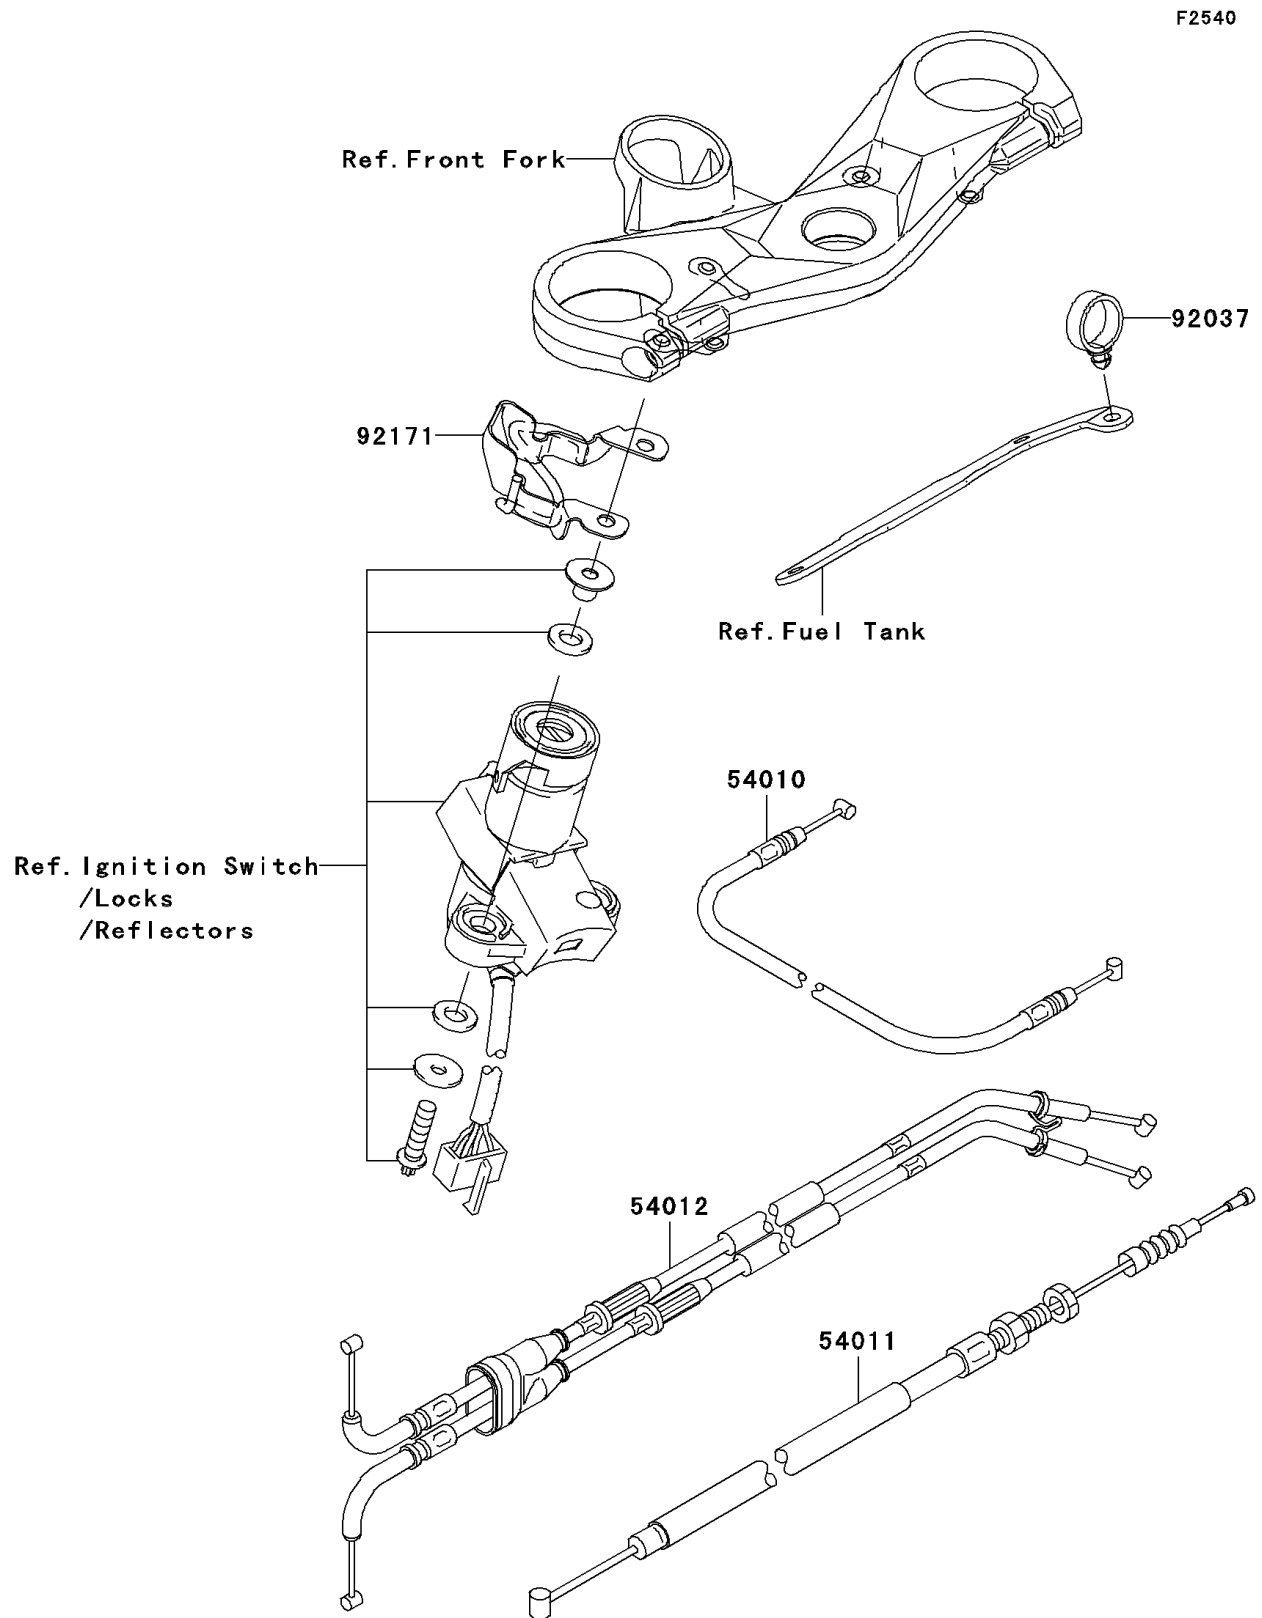

2006 NINJA® ZX™-10R PARTS DIAGRAM

Cables

2006 NINJA® ZX™-10R PARTS LIST

Cables

ITEM NAME	PART NUMBER	QUANTITY
CABLE,SEAT LOCK (Ref # 54010)	54010-1117	1
CABLE-CLUTCH (Ref # 54011)	54011-0048	1
CABLE-THROTTLE (Ref # 54012)	54012-0165	1
CLAMP,HOSE (Ref # 92037)	92037-1827	1
CLAMP,CABLE (Ref # 92171)	92171-0675	1