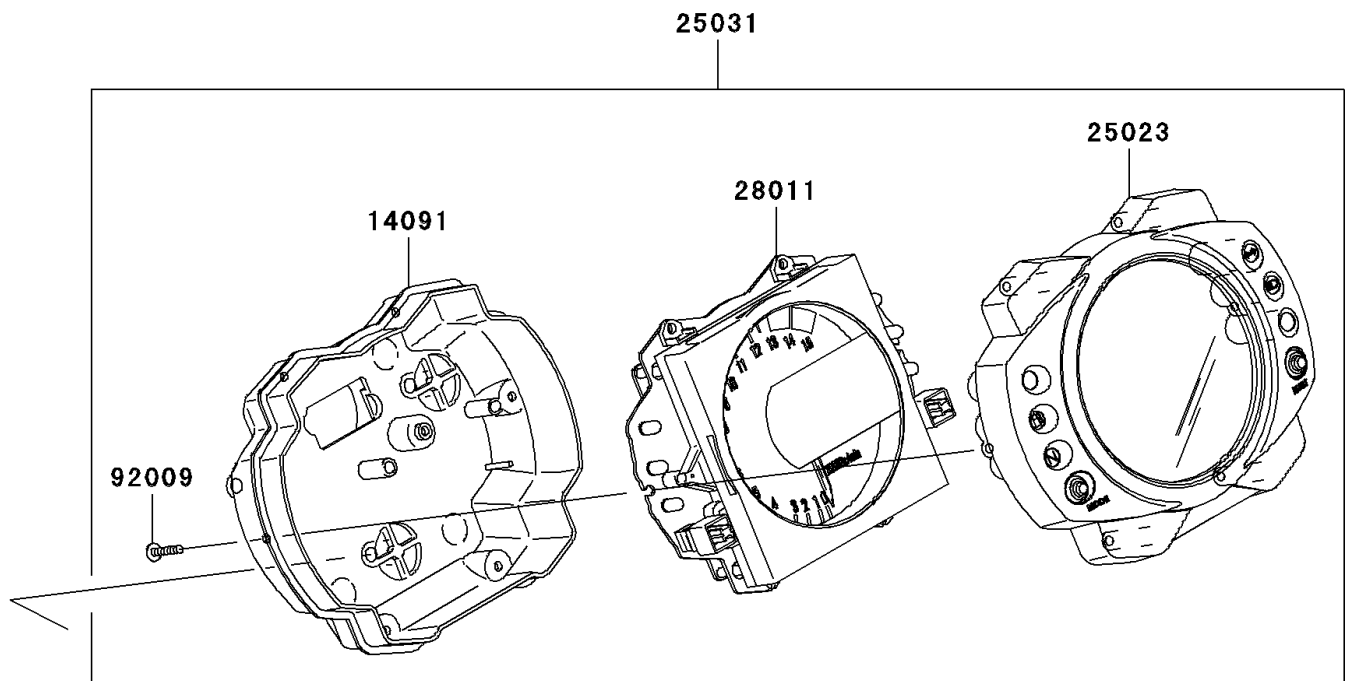

2006 NINJA® ZX™-10R PARTS DIAGRAM

Meter(s)

F2530

2006 NINJA® ZX™-10R PARTS LIST

Meter(s)

ITEM NAME	PART NUMBER	QUANTITY
COVER,METER,LWR (Ref # 14091)	14091-0531	1
COVER-METER CASE,UPP (Ref # 25023)	25023-0016	1
METER-ASSY (Ref # 25031)	25031-0093	1
METER,SPEEDO (Ref # 28011)	28011-0044	1
SCREW,TAPPING,3X16 (Ref # 92009)	92009-1164	1
SCREW,TAPPING,5X14 (Ref # 92009A)	92009-1197	1
WASHER,5.5X20X1.2 (Ref # 92022)	92022-1405	1
DAMPER (Ref # 92160)	92160-1167	1