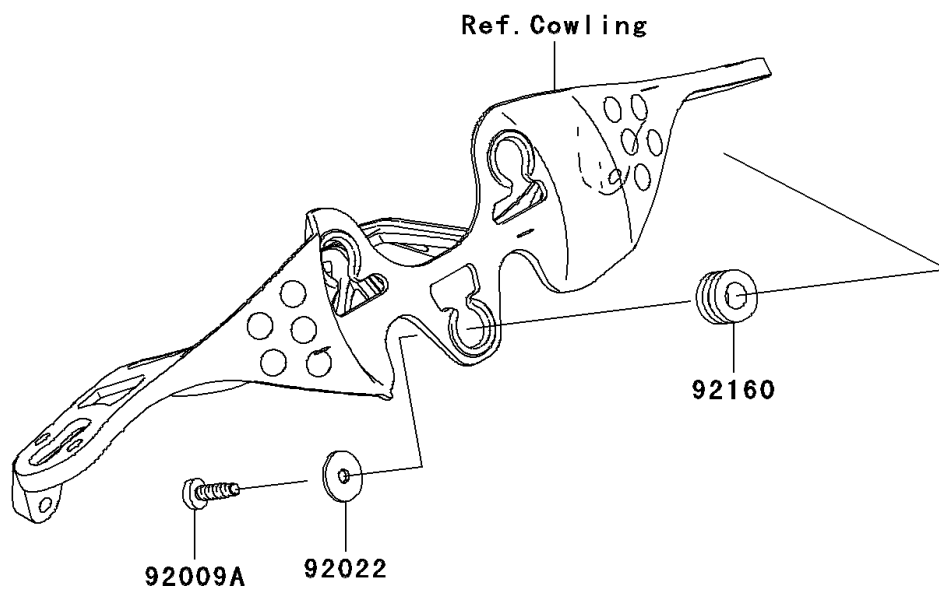

2006 NINJA® ZX™-10R PARTS DIAGRAM

Meter(s)

F2530

2006 NINJA® ZX™-10R PARTS LIST

Meter(s)

ITEM NAME	PART NUMBER	QUANTITY
COVER,METER,LWR (Ref # 14091)	14091-0531	1
COVER-METER CASE,UPP (Ref # 25023)	25023-0016	1
METER-ASSY (Ref # 25031)	25031-0093	1
METER,SPEEDO (Ref # 28011)	28011-0044	1
SCREW,TAPPING,3X16 (Ref # 92009)	92009-1164	1
SCREW,TAPPING,5X14 (Ref # 92009A)	92009-1197	1
WASHER,5.5X20X1.2 (Ref # 92022)	92022-1405	1
DAMPER (Ref # 92160)	92160-1167	1