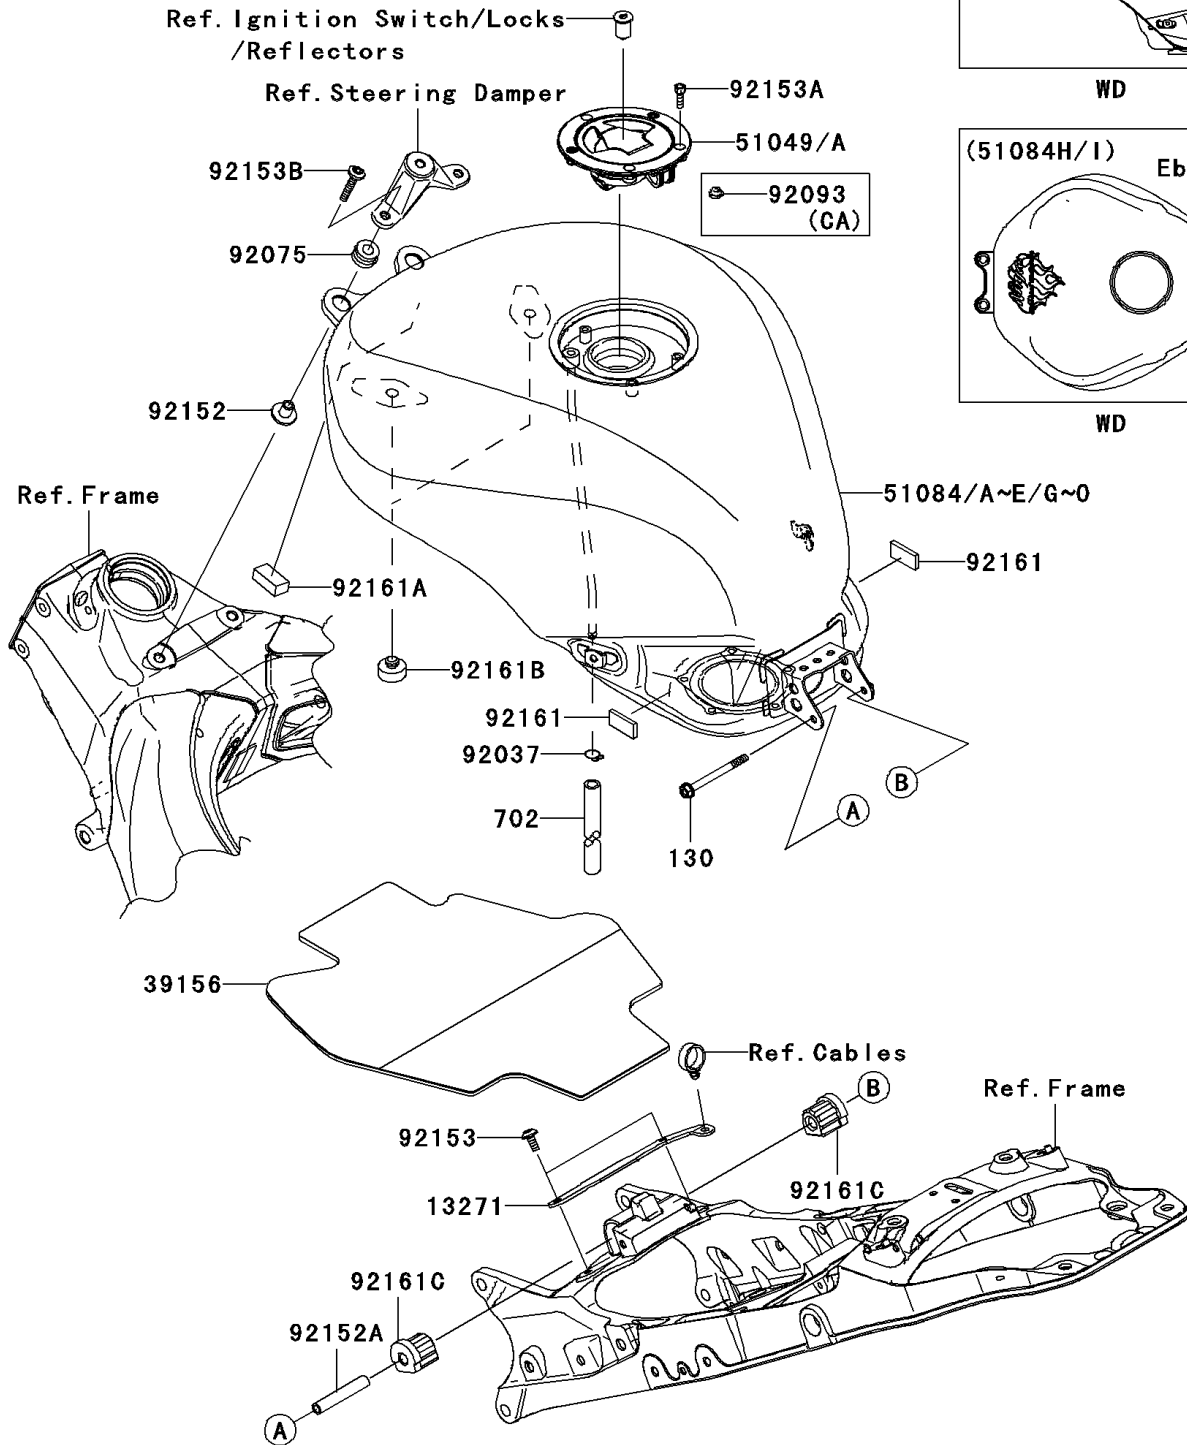

2006 NINJA® ZX™-10R PARTS DIAGRAM

Fuel Tank

F2410

(51084/B)	Yellow	(51084G/H/I)	Ebony
(51084A/C)	Green	(51084J/K)	Green
(51084D/E)	Ebony	(51084L/N)	Red
		(51084M/O)	Blue

WD

WD

2006 NINJA® ZX™-10R PARTS LIST

Fuel Tank

ITEM NAME	PART NUMBER	QUANTITY
PLATE,FUEL TANK,RR (Ref # 13271)	13271-0608	1
PAD,FUEL TANK (Ref # 39156)	39156-0142	1
CAP-TANK,FUEL (Ref # 51049A)	51049-0014	1
CLAMP,TUBE (Ref # 92037)	92037-010	1
DAMPER,RUBBER (Ref # 92075)	92075-1123	1
COLLAR (Ref # 92152)	92152-0091	1
COLLAR,6.8X10X60 (Ref # 92152A)	92152-1182	1
BOLT-FLANGED,6X70 (Ref # 130)	130L0670	1
TUBE-RUBBER,6X620 (Ref # 702)	702A06620	1
BOLT,SOCKET,6X14 (Ref # 92153)	92153-1612	1
BOLT,SOCKET,5X16 (Ref # 92153A)	92153-1616	1
BOLT,SOCKET,6X30 (Ref # 92153B)	92153-1627	1
DAMPER (Ref # 92161)	92161-0178	1
DAMPER (Ref # 92161A)	92161-0384	1
DAMPER,SEAT (Ref # 92161B)	92161-1065	1
DAMPER,FUEL TANK,RR (Ref # 92161C)	92161-1330	1
TANK-COMP-FUEL,P.S.YELLOW (Ref # 51084)	51084-5144-10A	1
TANK-COMP-FUEL,L.GREEN (Ref # 51084A)	51084-5144-777	1
TANK-COMP-FUEL,P.S.YELLOW (Ref # 51084B)	51084-5145-10A	1
TANK-COMP-FUEL,L.GREEN (Ref # 51084C)	51084-5145-777	1
TANK-COMP-FUEL,EBONY (Ref # 51084D)	51084-5147-H8	1
TANK-COMP-FUEL,EBONY (Ref # 51084E)	51084-5148-H8	1
SEAL,FUEL TANK CAP (Ref # 92093)	92093-1030	1