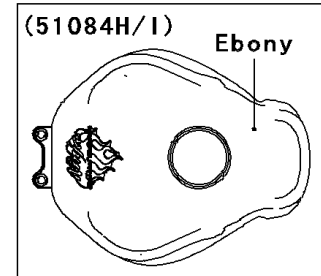

2006 NINJA® ZX™-10R PARTS DIAGRAM

Fuel Tank

F2410

(51084/B)	Yellow	(51084G/H/I)	Ebony
(51084A/C)	Green	(51084J/K)	Green
(51084D/E)	Ebony	(51084L/N)	Red
		(51084M/O)	Blue

WD

WD

2006 NINJA® ZX™-10R PARTS LIST

Fuel Tank

ITEM NAME	PART NUMBER	QUANTITY
PLATE,FUEL TANK,RR (Ref # 13271)	13271-0608	1
PAD,FUEL TANK (Ref # 39156)	39156-0142	1
CAP-TANK,FUEL (Ref # 51049A)	51049-0014	1
CLAMP,TUBE (Ref # 92037)	92037-010	1
DAMPER,RUBBER (Ref # 92075)	92075-1123	1
COLLAR (Ref # 92152)	92152-0091	1
COLLAR,6.8X10X60 (Ref # 92152A)	92152-1182	1
BOLT-FLANGED,6X70 (Ref # 130)	130L0670	1
TUBE-RUBBER,6X620 (Ref # 702)	702A06620	1
BOLT,SOCKET,6X14 (Ref # 92153)	92153-1612	1
BOLT,SOCKET,5X16 (Ref # 92153A)	92153-1616	1
BOLT,SOCKET,6X30 (Ref # 92153B)	92153-1627	1
DAMPER (Ref # 92161)	92161-0178	1
DAMPER (Ref # 92161A)	92161-0384	1
DAMPER,SEAT (Ref # 92161B)	92161-1065	1
DAMPER,FUEL TANK,RR (Ref # 92161C)	92161-1330	1
TANK-COMP-FUEL,P.S.YELLOW (Ref # 51084)	51084-5144-10A	1
TANK-COMP-FUEL,L.GREEN (Ref # 51084A)	51084-5144-777	1
TANK-COMP-FUEL,P.S.YELLOW (Ref # 51084B)	51084-5145-10A	1
TANK-COMP-FUEL,L.GREEN (Ref # 51084C)	51084-5145-777	1
TANK-COMP-FUEL,EBONY (Ref # 51084D)	51084-5147-H8	1
TANK-COMP-FUEL,EBONY (Ref # 51084E)	51084-5148-H8	1
SEAL,FUEL TANK CAP (Ref # 92093)	92093-1030	1