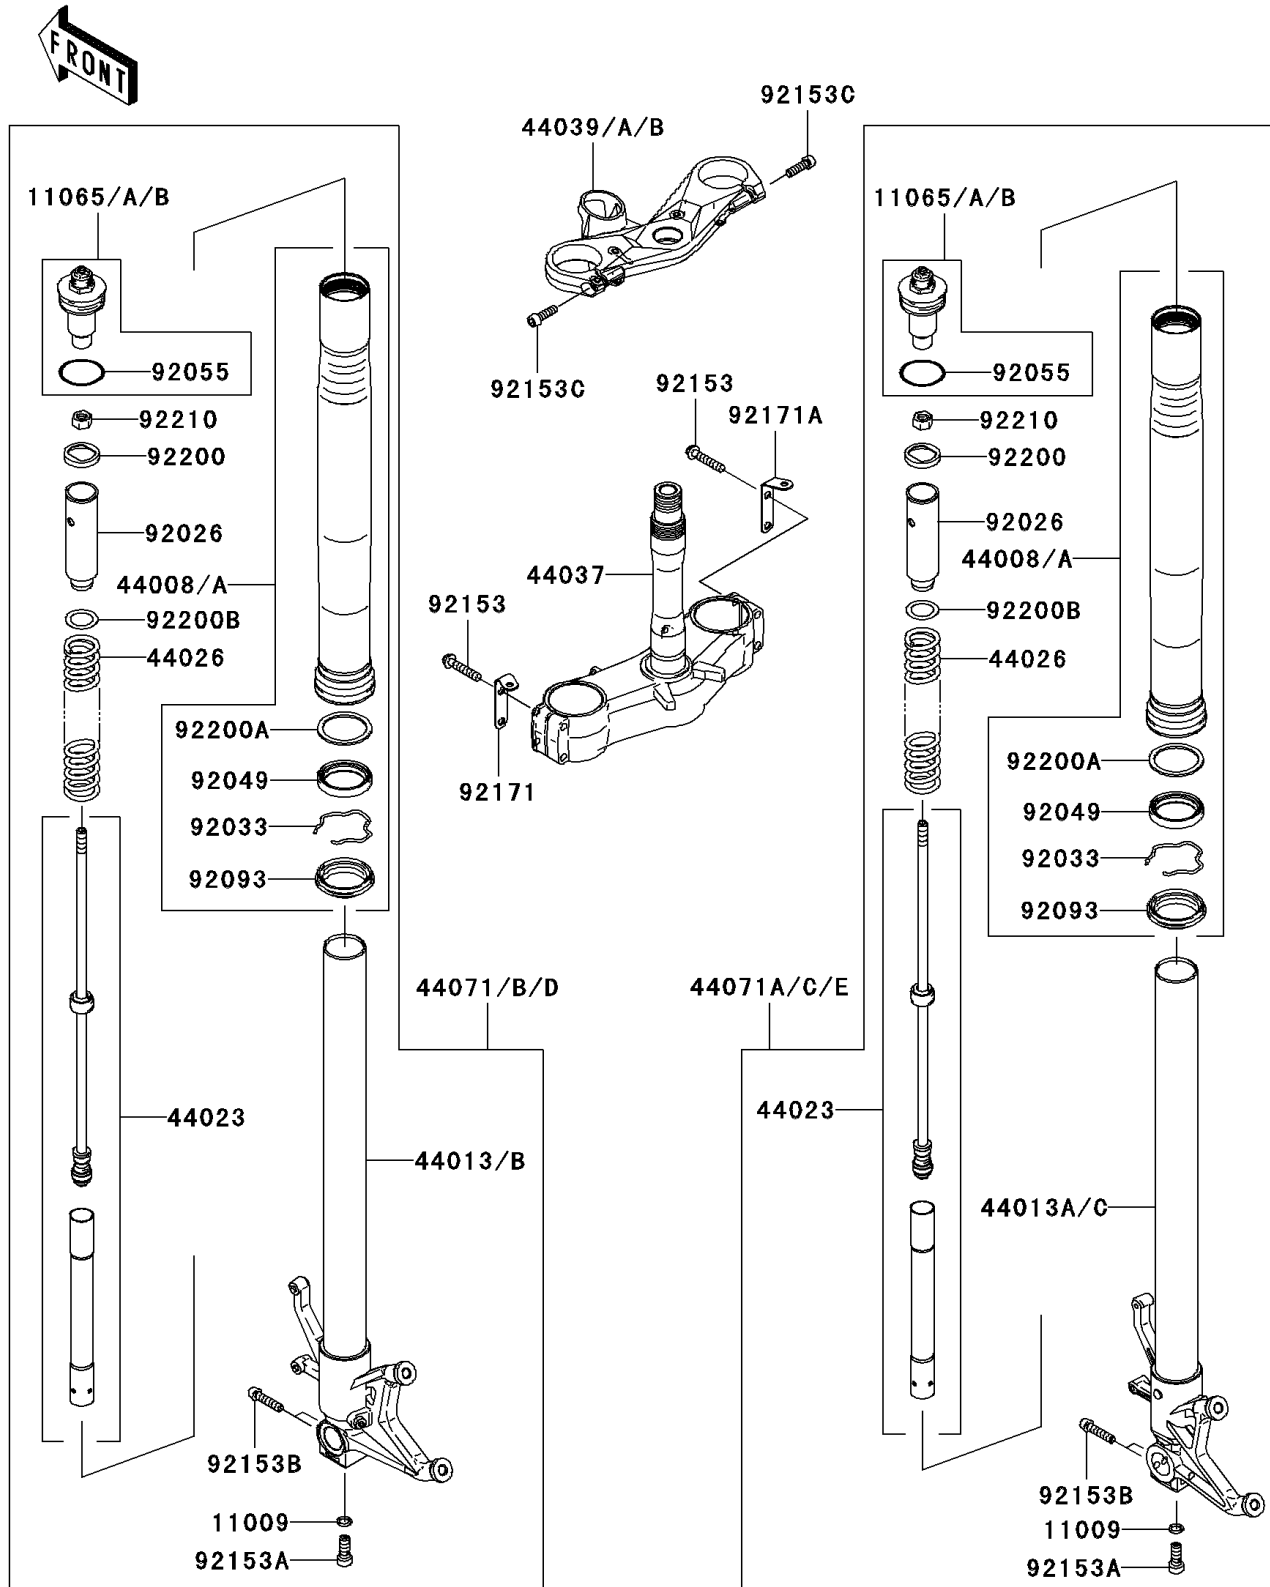

2006 NINJA® ZX™-10R PARTS DIAGRAM

Front Fork

F2340

2006 NINJA® ZX™-10R PARTS LIST

Front Fork

| ITEM NAME | PART NUMBER | QUANTITY |
|-------------------------------------|-------------|----------|
| GASKET,PIPE-COMP-SUSP (Ref # 11009) | 11009-1325 | 1 |
| CAP (Ref # 11065) | 11065-0143 | 1 |
| PIPE-FORK OUTER (Ref # 44008) | 44008-0017 | 1 |
| PIPE-FORK INNER,LH (Ref # 44013) | 44013-0043 | 1 |
| PIPE-FORK INNER,RH (Ref # 44013A) | 44013-0044 | 1 |
| CYLINDER-SET-FORK (Ref # 44023) | 44023-0045 | 1 |
| SPRING-FRONT FORK (Ref # 44026) | 44026-0094 | 1 |
| HOLDER-FORK UNDER (Ref # 44037) | 44037-0035 | 1 |
| HOLDER-FORK UPPER (Ref # 44039) | 44039-0037 | 1 |
| DAMPER-ASSY,FORK,LH (Ref # 44071) | 44071-0264 | 1 |
| DAMPER-ASSY,FORK,RH (Ref # 44071A) | 44071-0265 | 1 |
| SPACER,FORK (Ref # 92026) | 92026-0045 | 1 |
| RING-SNAP (Ref # 92033) | 92033-1077 | 1 |
| SEAL-OIL (Ref # 92049) | 92049-0072 | 1 |
| RING-O,FORK,AIR TUBE (Ref # 92055) | 92055-1333 | 1 |
| SEAL,DUST (Ref # 92093) | 92093-0058 | 1 |
| BOLT,FLANGED,8X40 (Ref # 92153) | 92153-0484 | 1 |
| BOLT,SOCKET,10X25 (Ref # 92153A) | 92153-0548 | 1 |
| BOLT,SOCKET,8X35 (Ref # 92153B) | 92153-1228 | 1 |
| BOLT,SOCKET,8X25 (Ref # 92153C) | 92153-1642 | 1 |
| CLAMP,LH (Ref # 92171) | 92171-0560 | 1 |
| CLAMP,RH (Ref # 92171A) | 92171-0561 | 1 |
| WASHER (Ref # 92200) | 92200-0085 | 1 |
| WASHER (Ref # 92200A) | 92200-0204 | 1 |
| WASHER (Ref # 92200B) | 92200-0272 | 1 |
| NUT (Ref # 92210) | 92210-0100 | 1 |