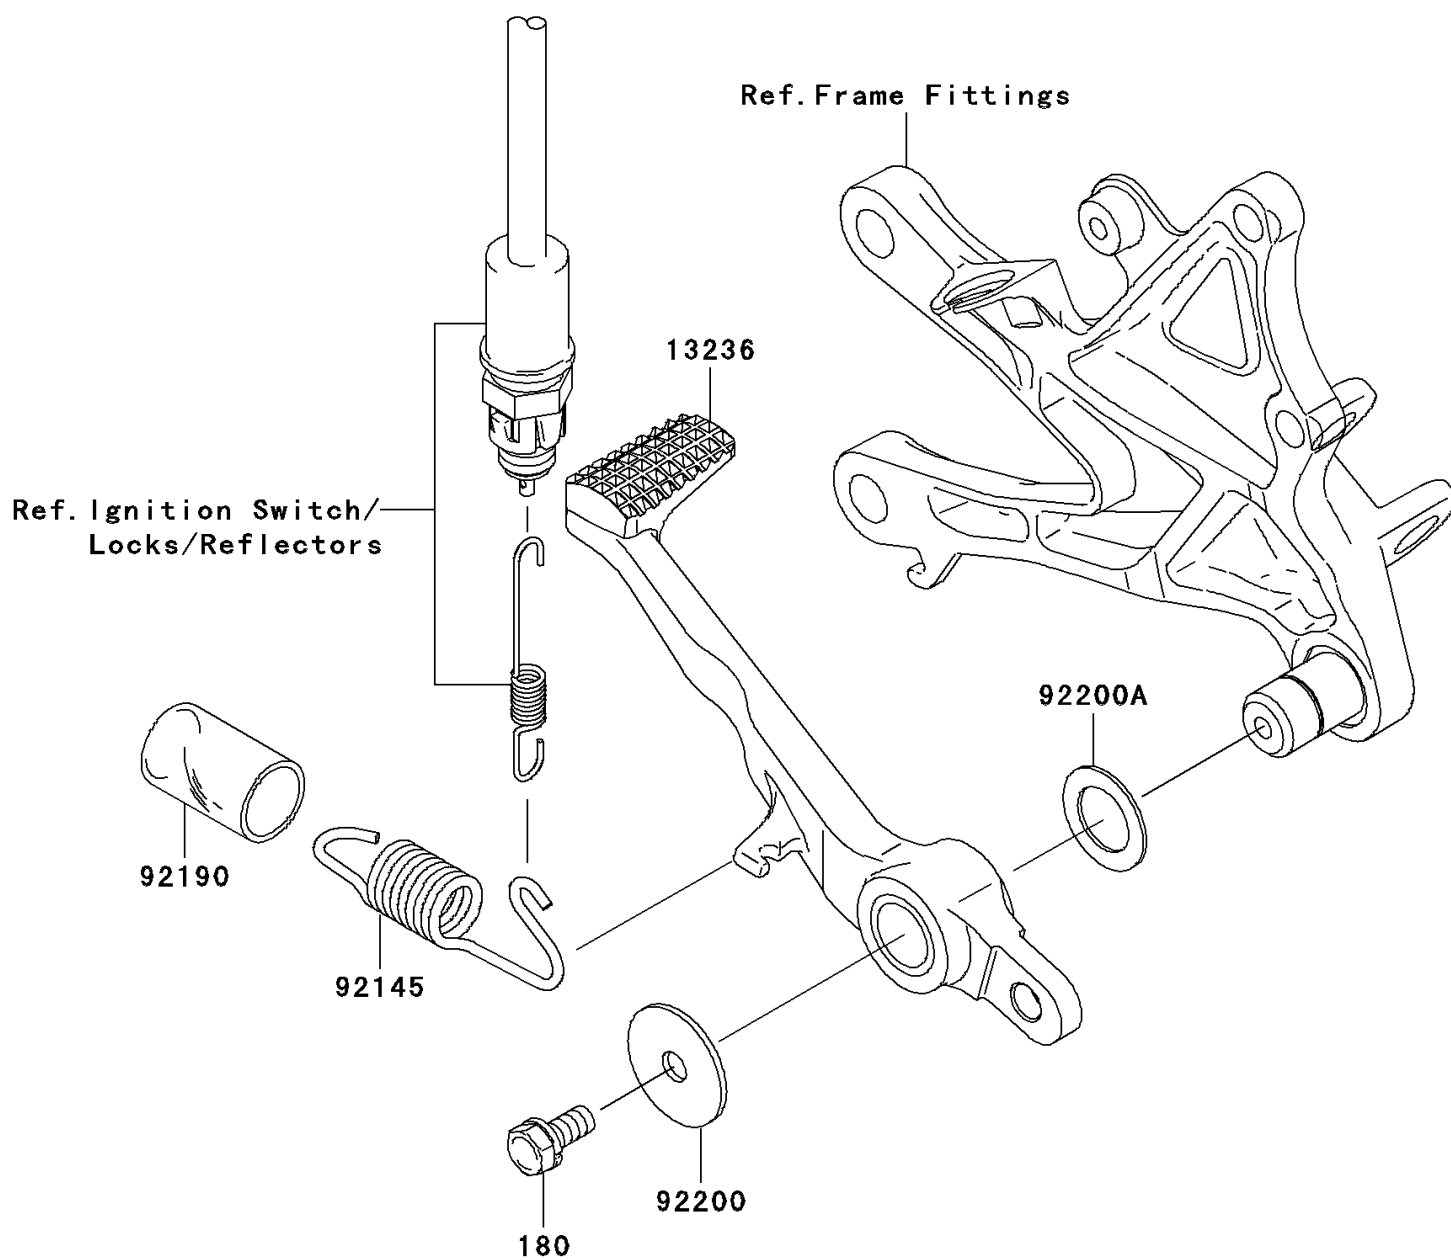

2006 NINJA® ZX™-10R PARTS DIAGRAM

Brake Pedal/Torque Link

F2260

2006 NINJA® ZX™-10R PARTS LIST

Brake Pedal/Torque Link

ITEM NAME	PART NUMBER	QUANTITY
BOLT-UPSET-WS,6X14 (Ref # 180)	180L0614	1
LEVER-COMP,BRAKE PEDAL (Ref # 13236)	13236-0090	1
SPRING,BRAKE PEDAL RETURN (Ref # 92145)	92145-0230	1
TUBE,16X19X30 (Ref # 92190)	92190-1185	1
WASHER,7X28X1.6 (Ref # 92200)	92200-0279	1
WASHER,15.3X24X1.0 (Ref # 92200A)	92200-0280	1