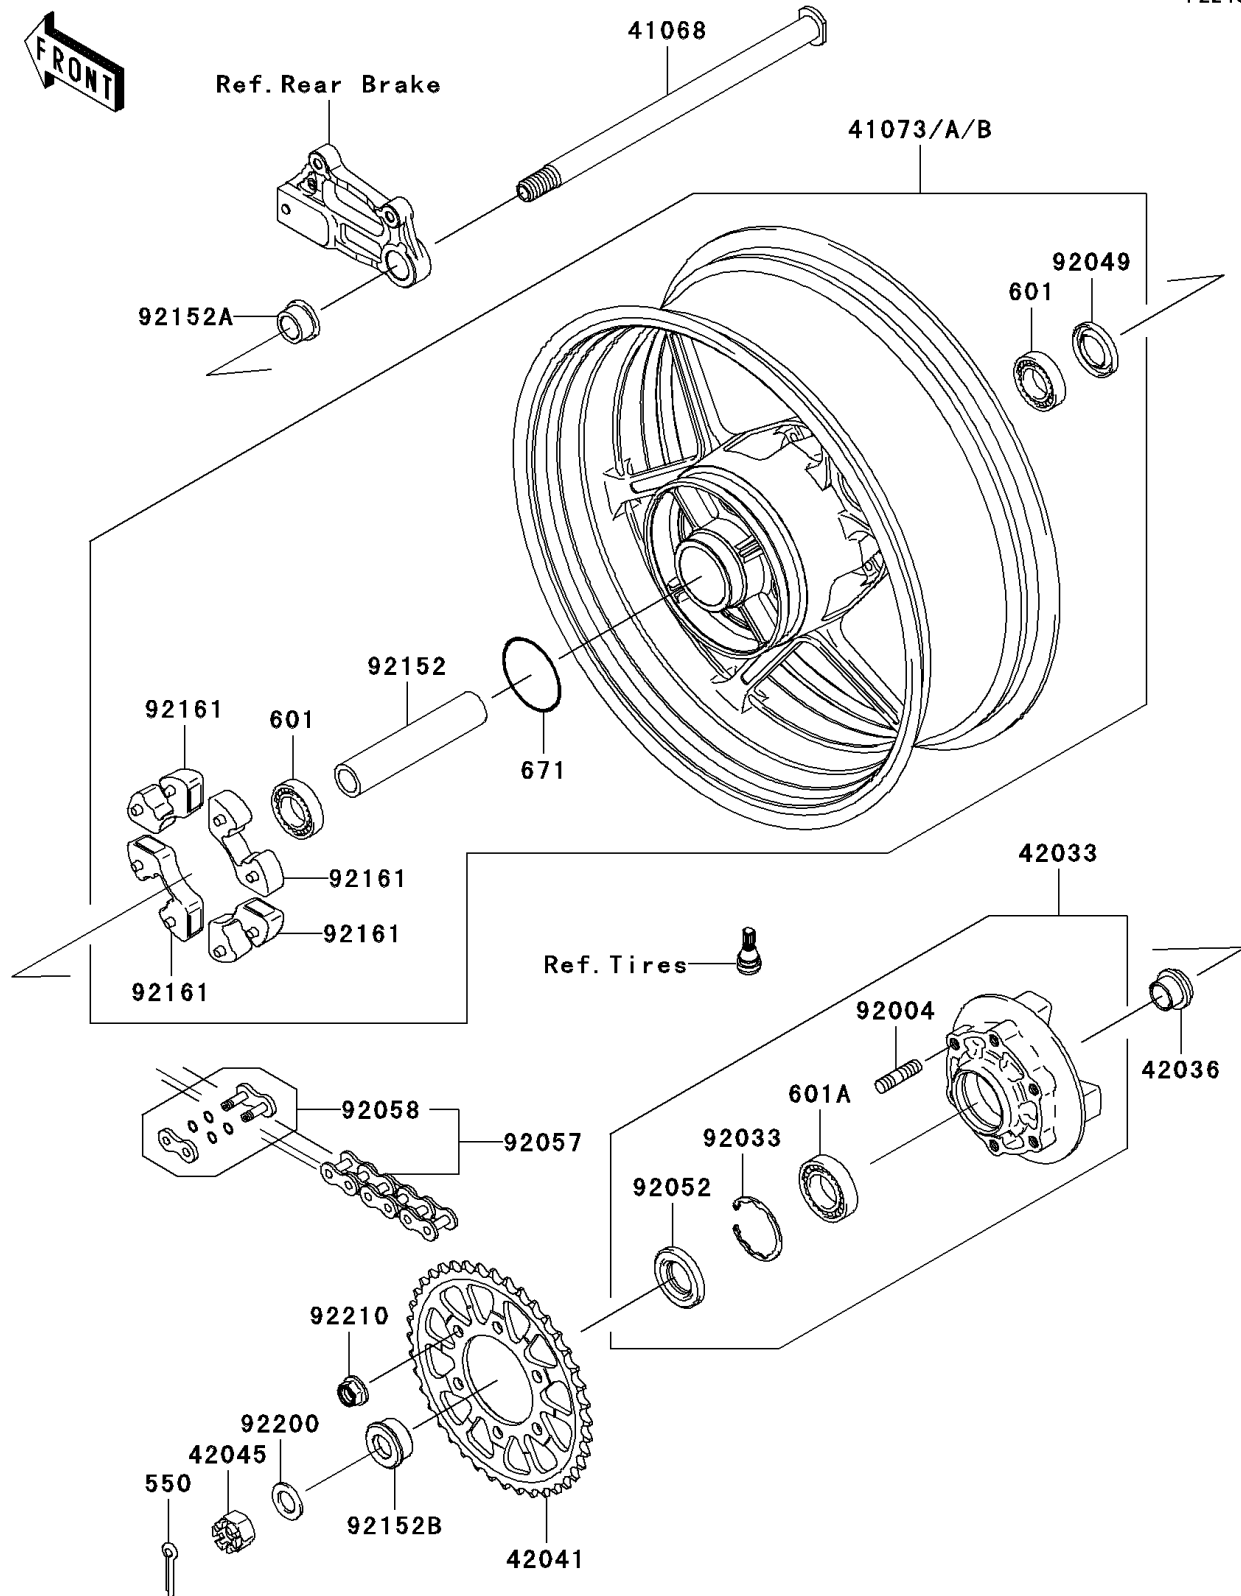

2006 NINJA® ZX™-10R PARTS DIAGRAM

Rear Wheel/Chain

F2240

2006 NINJA® ZX™-10R PARTS LIST

Rear Wheel/Chain

ITEM NAME	PART NUMBER	QUANTITY
PIN-COTTER,4.0X35 (Ref # 550)	550D4035	1
BEARING-BALL,6204UUC3 (Ref # 601)	601B6204UU	1
BEARING-BALL (Ref # 601A)	601B6205UU	1
O RING,60MM (Ref # 671)	671B2560	1
AXLE,RR (Ref # 41068)	41068-0040	1
WHEEL-ASSY,RR,M.M.GOLD (Ref # 41073B)	41073-0081-11A	1
COUPLING-ASSY,RR HUB (Ref # 42033)	42033-0003	1
SLEEVE,RR HUB,L=23 (Ref # 42036)	42036-1251	1
SPROCKET-HUB,40T (Ref # 42041)	42041-0043	1
NUT,CASTLE,18MM (Ref # 42045)	42045-018	1
STUD,10X19 (Ref # 92004)	92004-1275	1
RING-SNAP,52MM (Ref # 92033)	92033-1043	1
SEAL-OIL,BJN28475 (Ref # 92049)	92049-1056	1
SEAL-OIL,TWC35527 (Ref # 92052)	92052-006	1
CHAIN,DRIVE,RK525MFOX108L (Ref # 92057)	92057-0104	1
JOINT-CHAIN,DRIVE (Ref # 92058)	92058-0005	1
COLLAR,RR HUB,L=144.5 (Ref # 92152)	92152-0088	1
COLLAR,RR AXLE,RH,L=17 (Ref # 92152A)	92152-0105	1
COLLAR,RR AXLE,LH,L=18 (Ref # 92152B)	92152-0206	1
DAMPER,SHOCK,RR HUB (Ref # 92161)	92161-0342	1
WASHER,19X32X2.6 (Ref # 92200)	92200-1489	1
NUT,LOCK,FLANGED,10MM (Ref # 92210)	92210-0276	1