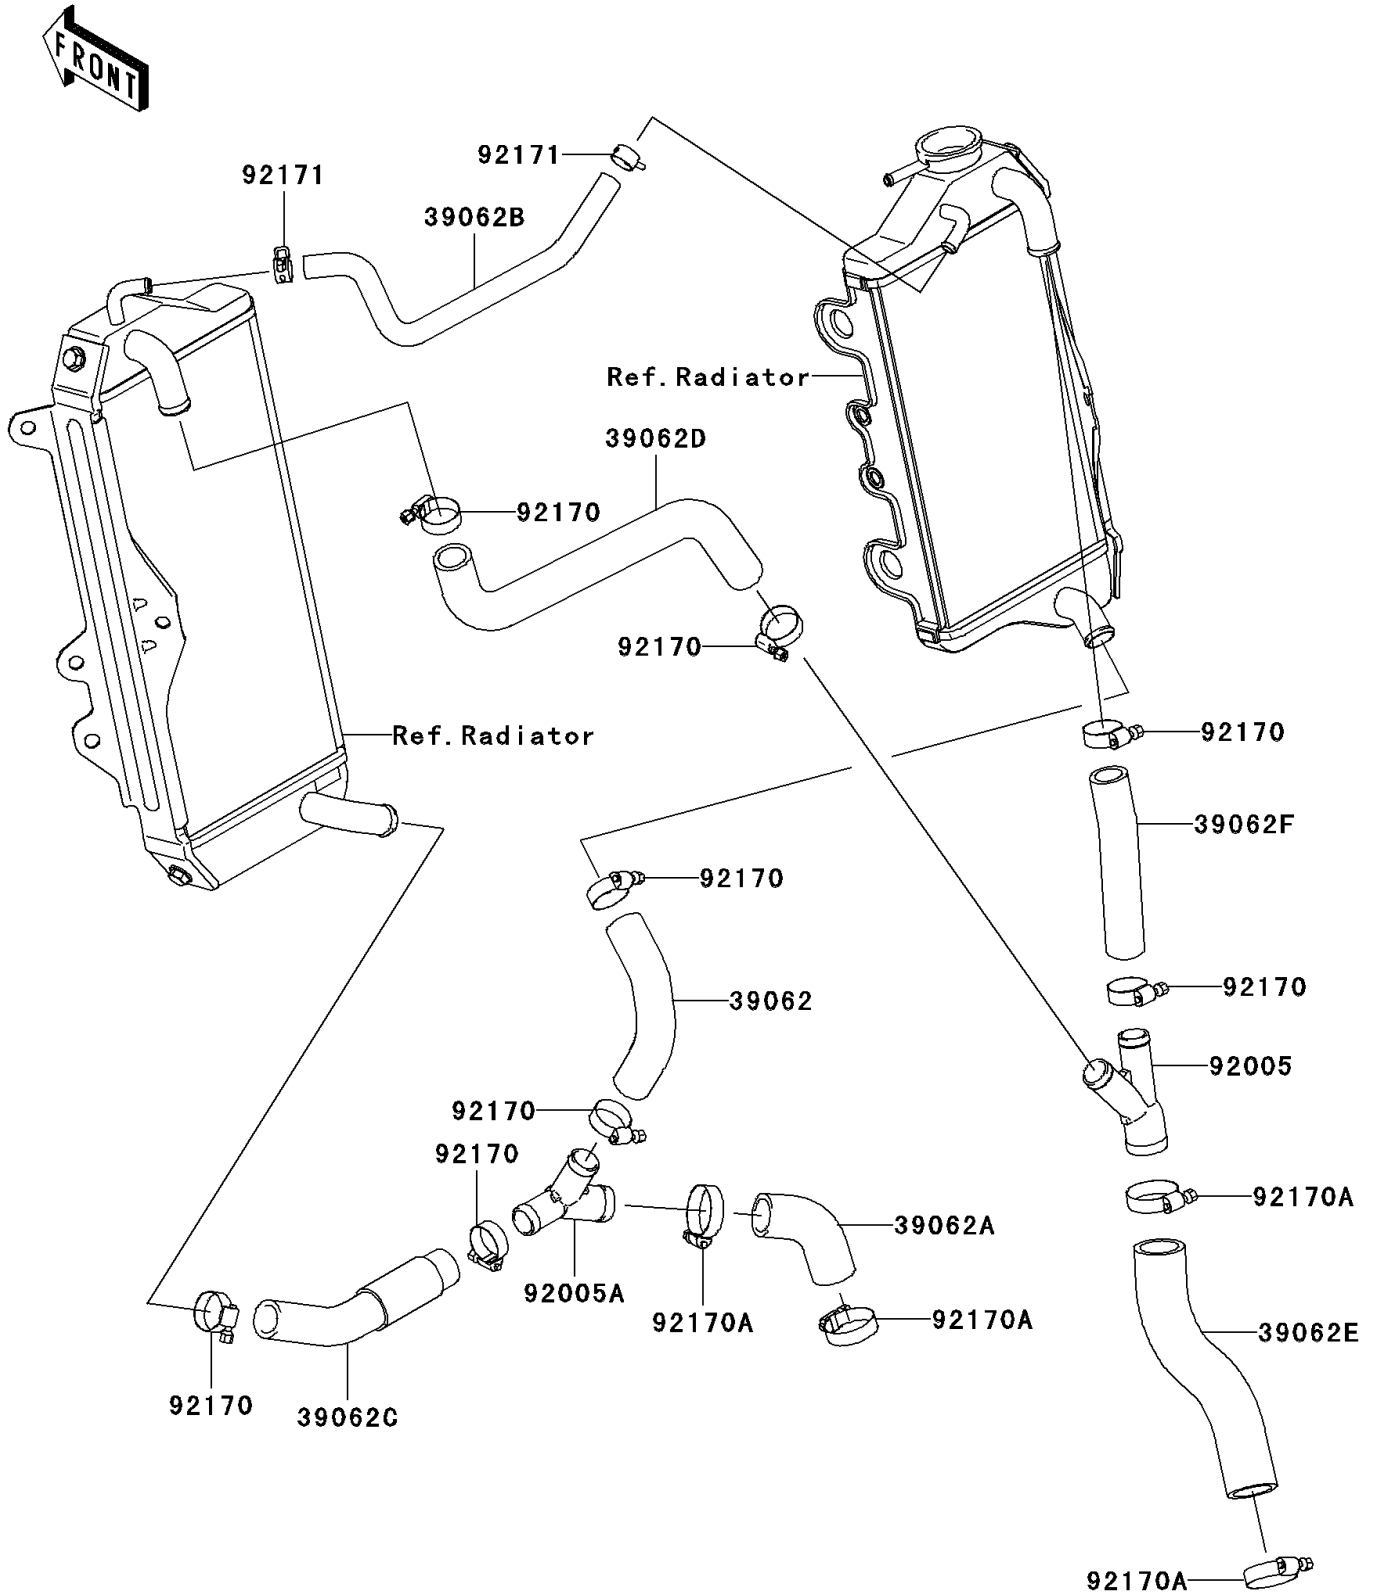

2009 KX™450F PARTS DIAGRAM

Water Pipe

E3037

2009 KX™450F PARTS LIST

Water Pipe

ITEM NAME	PART NUMBER	QUANTITY
HOSE-COOLING,RAD.RH LOW-FIT. (Ref # 39062)	39062-0087	1
HOSE-COOLING,W/P-FIT. (Ref # 39062A)	39062-0088	1
HOSE-COOLING,RAD. LH-RAD. RH (Ref # 39062B)	39062-0089	1
HOSE-COOLING,RAD.LH LOW-FIT. (Ref # 39062C)	39062-0224	1
HOSE-COOLING,FIT.-RAD.LH UPP (Ref # 39062D)	39062-0251	1
HOSE-COOLING,HEAD-3WAY FIT. (Ref # 39062E)	39062-0252	1
HOSE-COOLING,FIT.-RAD.RH UPP (Ref # 39062F)	39062-0253	1
FITTING,3WAY,HEAD-RAD (Ref # 92005)	92005-0066	1
FITTING,3WAY,RAD-W/P (Ref # 92005A)	92005-0067	1
CLAMP,HOSE,26MM (Ref # 92170)	92170-1077	1
CLAMP,HOSE,32MM (Ref # 92170A)	92170-1286	1
CLAMP,CLIP,12.5MM (Ref # 92171)	92171-0372	1