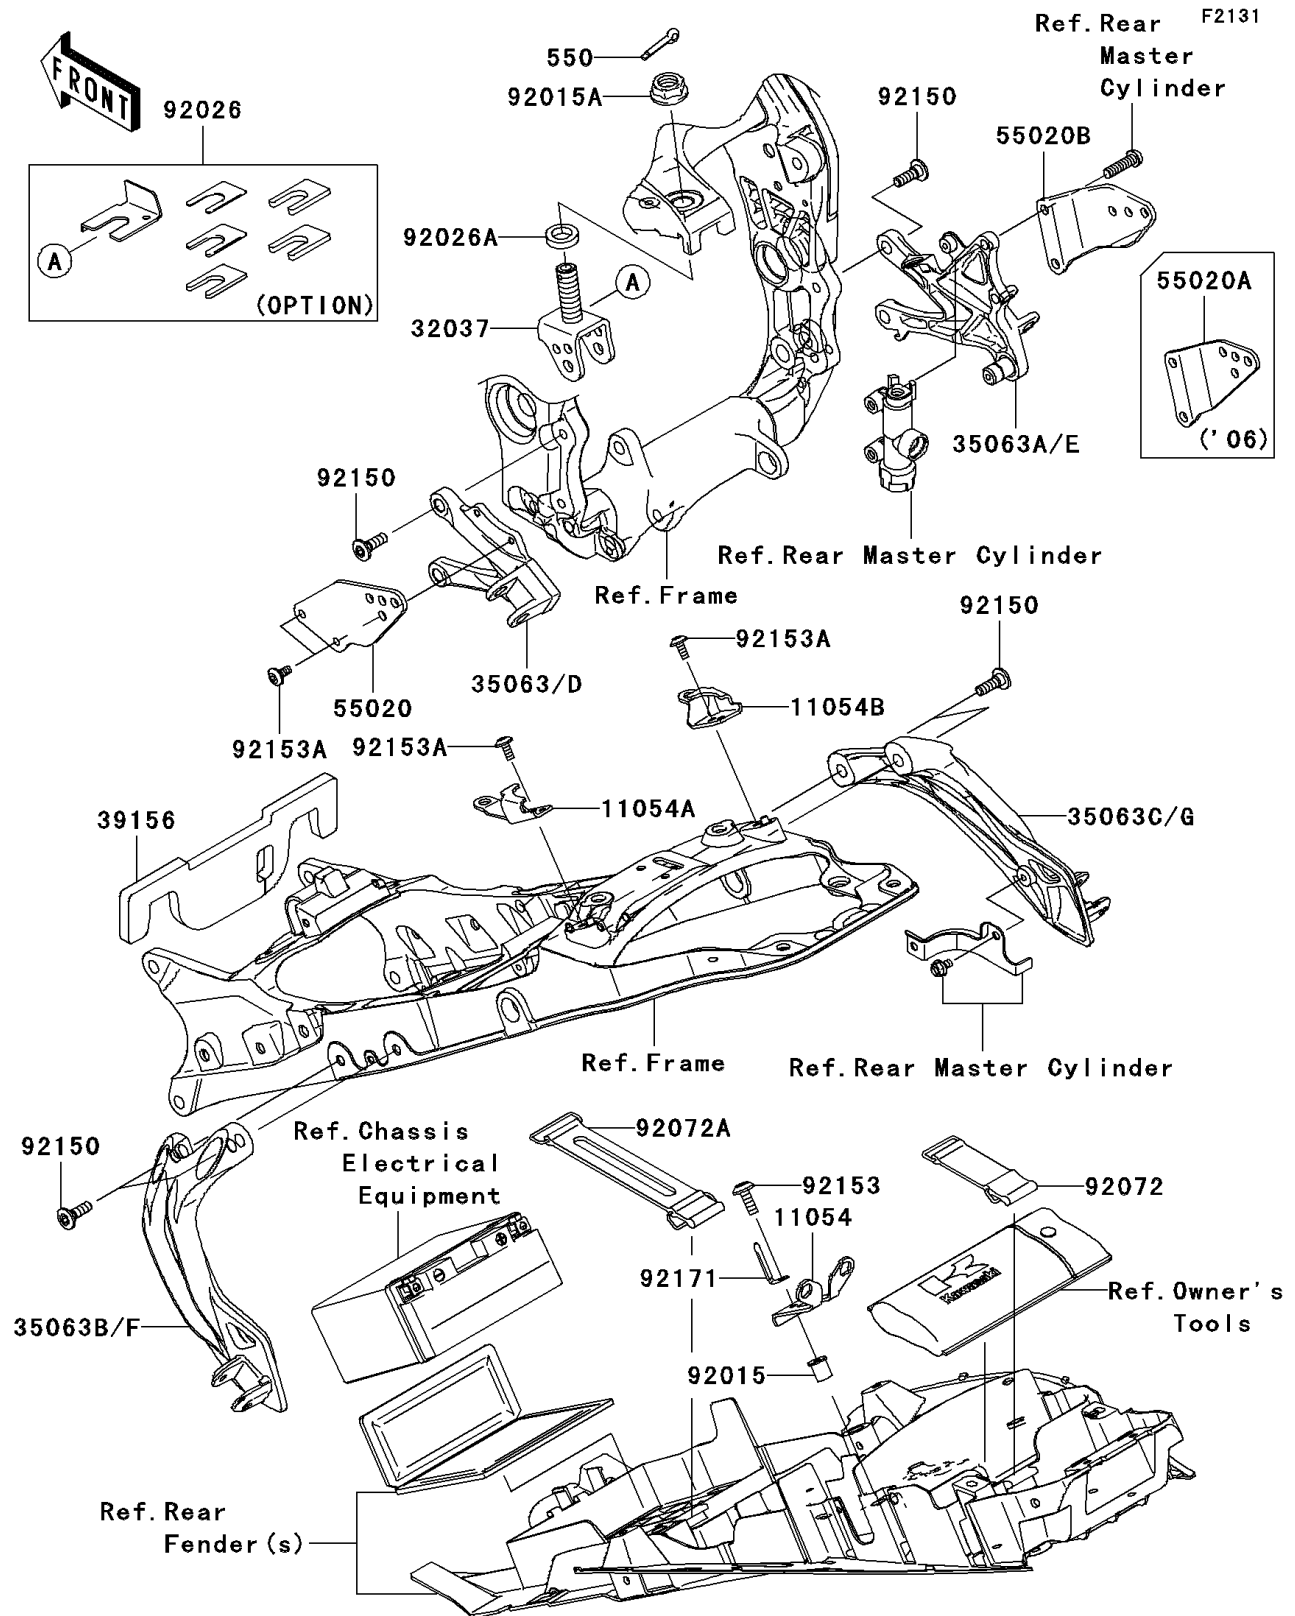

2006 NINJA® ZX™-10R PARTS DIAGRAM

Frame Fittings

2006 NINJA® ZX™-10R PARTS LIST

Frame Fittings

ITEM NAME	PART NUMBER	QUANTITY
PIN-COTTER,3X25 (Ref # 550)	550S3025	1
BRACKET,DOWN SENSOR (Ref # 11054)	11054-0316	1
BRACKET,HELMET HOLDER,LH (Ref # 11054A)	11054-0594	1
BRACKET,HELMET HOLDER,RH (Ref # 11054B)	11054-0595	1
BRACKET-SHOCKABSORBER (Ref # 32037)	32037-0013	1
STAY,FR,LH (Ref # 35063)	35063-0226	1
STAY,FR,RH (Ref # 35063A)	35063-0227	1
STAY,RR,LH (Ref # 35063B)	35063-0228	1
STAY,RR,RH (Ref # 35063C)	35063-0229	1
PAD,FUEL TANK (Ref # 39156)	39156-0135	1
GUARD,FRONT STEP STAY,LH (Ref # 55020)	55020-0204	1
GUARD,FRONT STEP STAY,RH (Ref # 55020A)	55020-0205	1
NUT (Ref # 92015)	92015-1700	1
NUT,FLANGED,16MM (Ref # 92015A)	92015-1881	1
SPACER,SET (Ref # 92026)	92026-0057	1
SPACER,16.5X26X6 (Ref # 92026A)	92026-1594	1
BAND,TOOL (Ref # 92072)	92072-1176	1
BAND,L=168 (Ref # 92072A)	92072-1306	1
BOLT,8X25 (Ref # 92150)	92150-1845	1
BOLT,6X18 (Ref # 92153)	92153-0816	1
BOLT,SOCKET,6X14 (Ref # 92153A)	92153-1612	1
CLAMP (Ref # 92171)	92171-1420	1