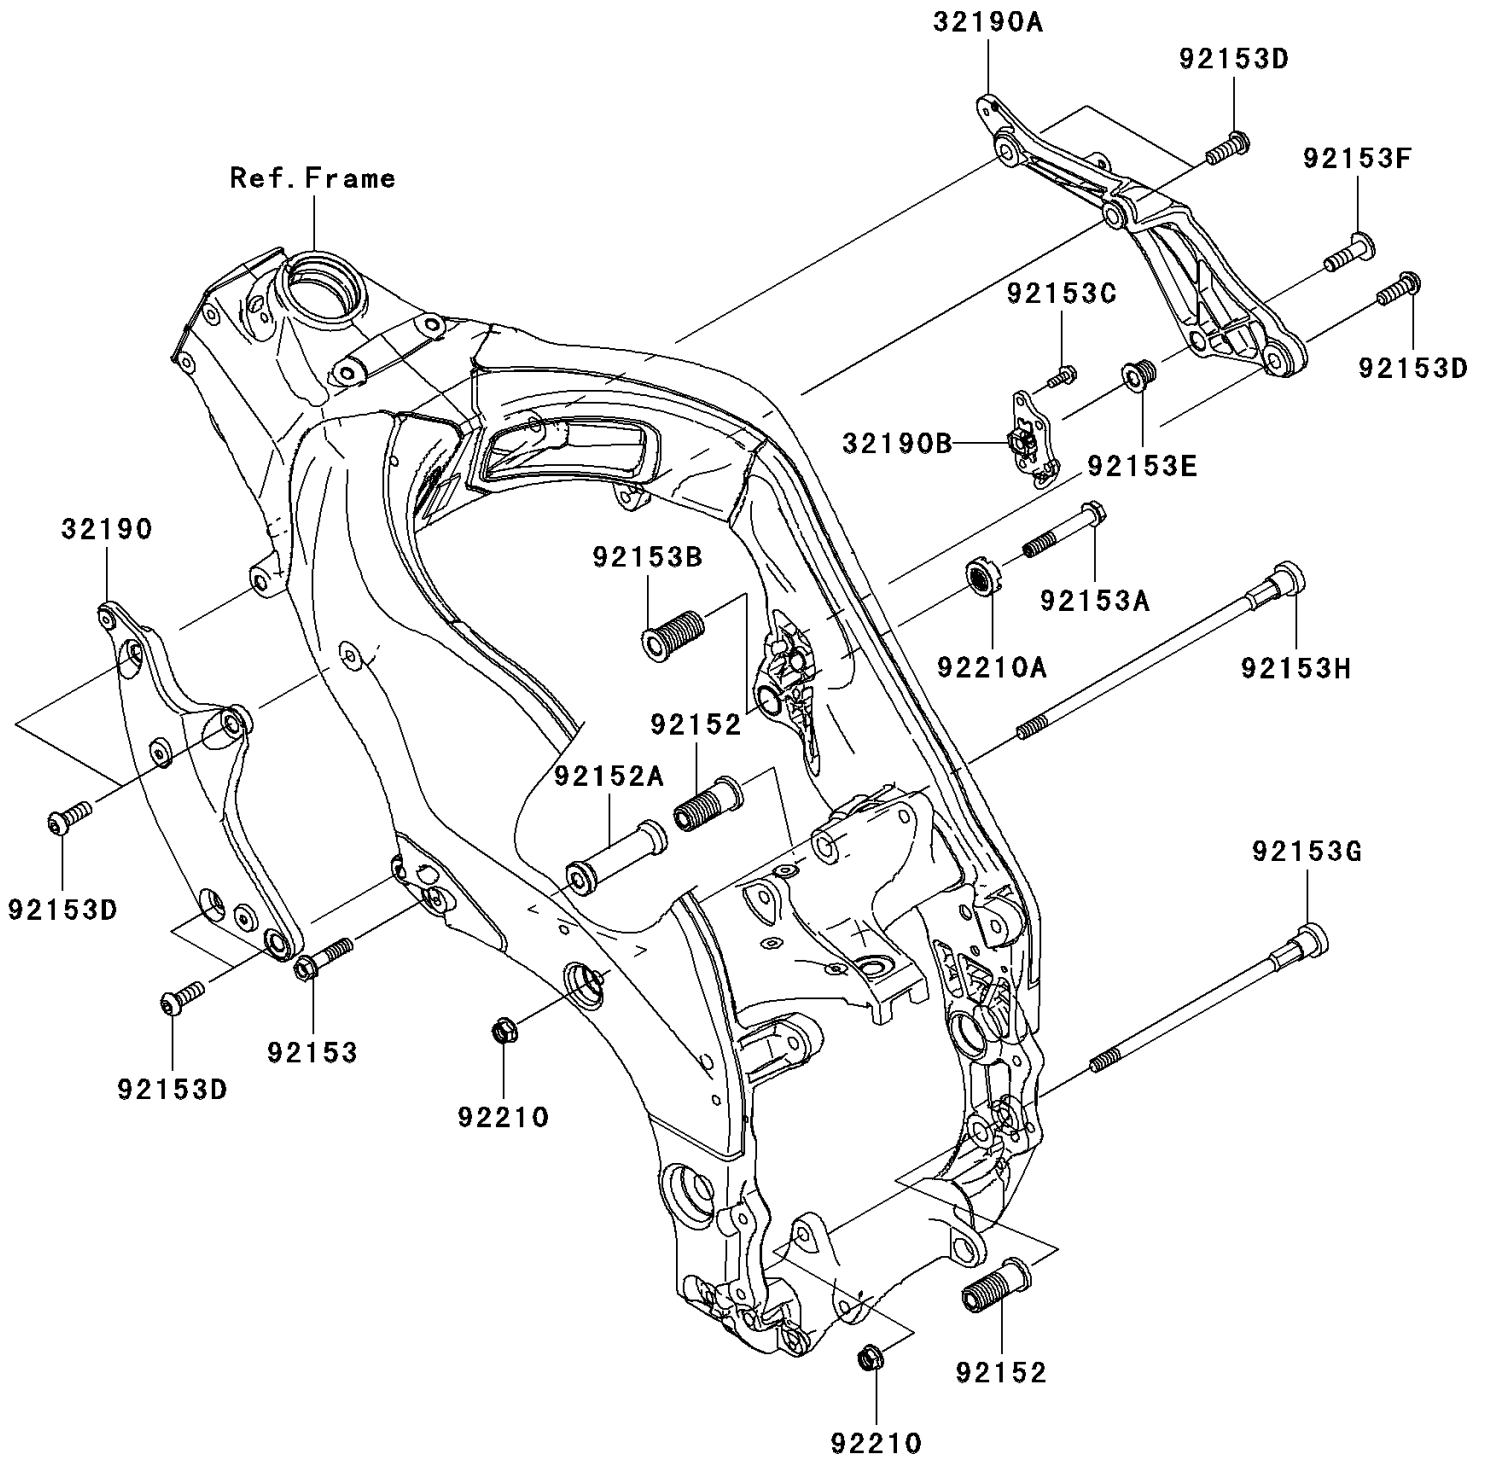

2006 NINJA® ZX™-10R PARTS DIAGRAM

Engine Mount

F2122

2006 NINJA® ZX™-10R PARTS LIST

Engine Mount

ITEM NAME	PART NUMBER	QUANTITY
BRACKET-ENGINE,LH (Ref # 32190)	32190-0196	1
BRACKET-ENGINE,RH (Ref # 32190A)	32190-0197	1
BRACKET-ENGINE,RH,HEAD (Ref # 32190B)	32190-0211	1
COLLAR,ENGINE MOUNT (Ref # 92152)	92152-0076	1
COLLAR,ENGINE MOUNT (Ref # 92152A)	92152-0096	1
BOLT,FLANGED,10X42 (Ref # 92153)	92153-0438	1
BOLT,FLANGED,10X67 (Ref # 92153A)	92153-0439	1
BOLT,SOCKET,20X43 (Ref # 92153B)	92153-0488	1
BOLT,FLANGED,6X16 (Ref # 92153C)	92153-0713	1
BOLT,SOCKET,10X30 (Ref # 92153D)	92153-1127	1
BOLT,ENGINE MOUNT (Ref # 92153E)	92153-1318	1
BOLT,ENGINE MOUNT (Ref # 92153F)	92153-1319	1
BOLT,SOCKET,10X227 (Ref # 92153G)	92153-1328	1
BOLT,SOCKET,10X279 (Ref # 92153H)	92153-1329	1
NUT,LOCK,FLANGED,10MM (Ref # 92210)	92210-0321	1
NUT,20MM (Ref # 92210A)	92210-1365	1