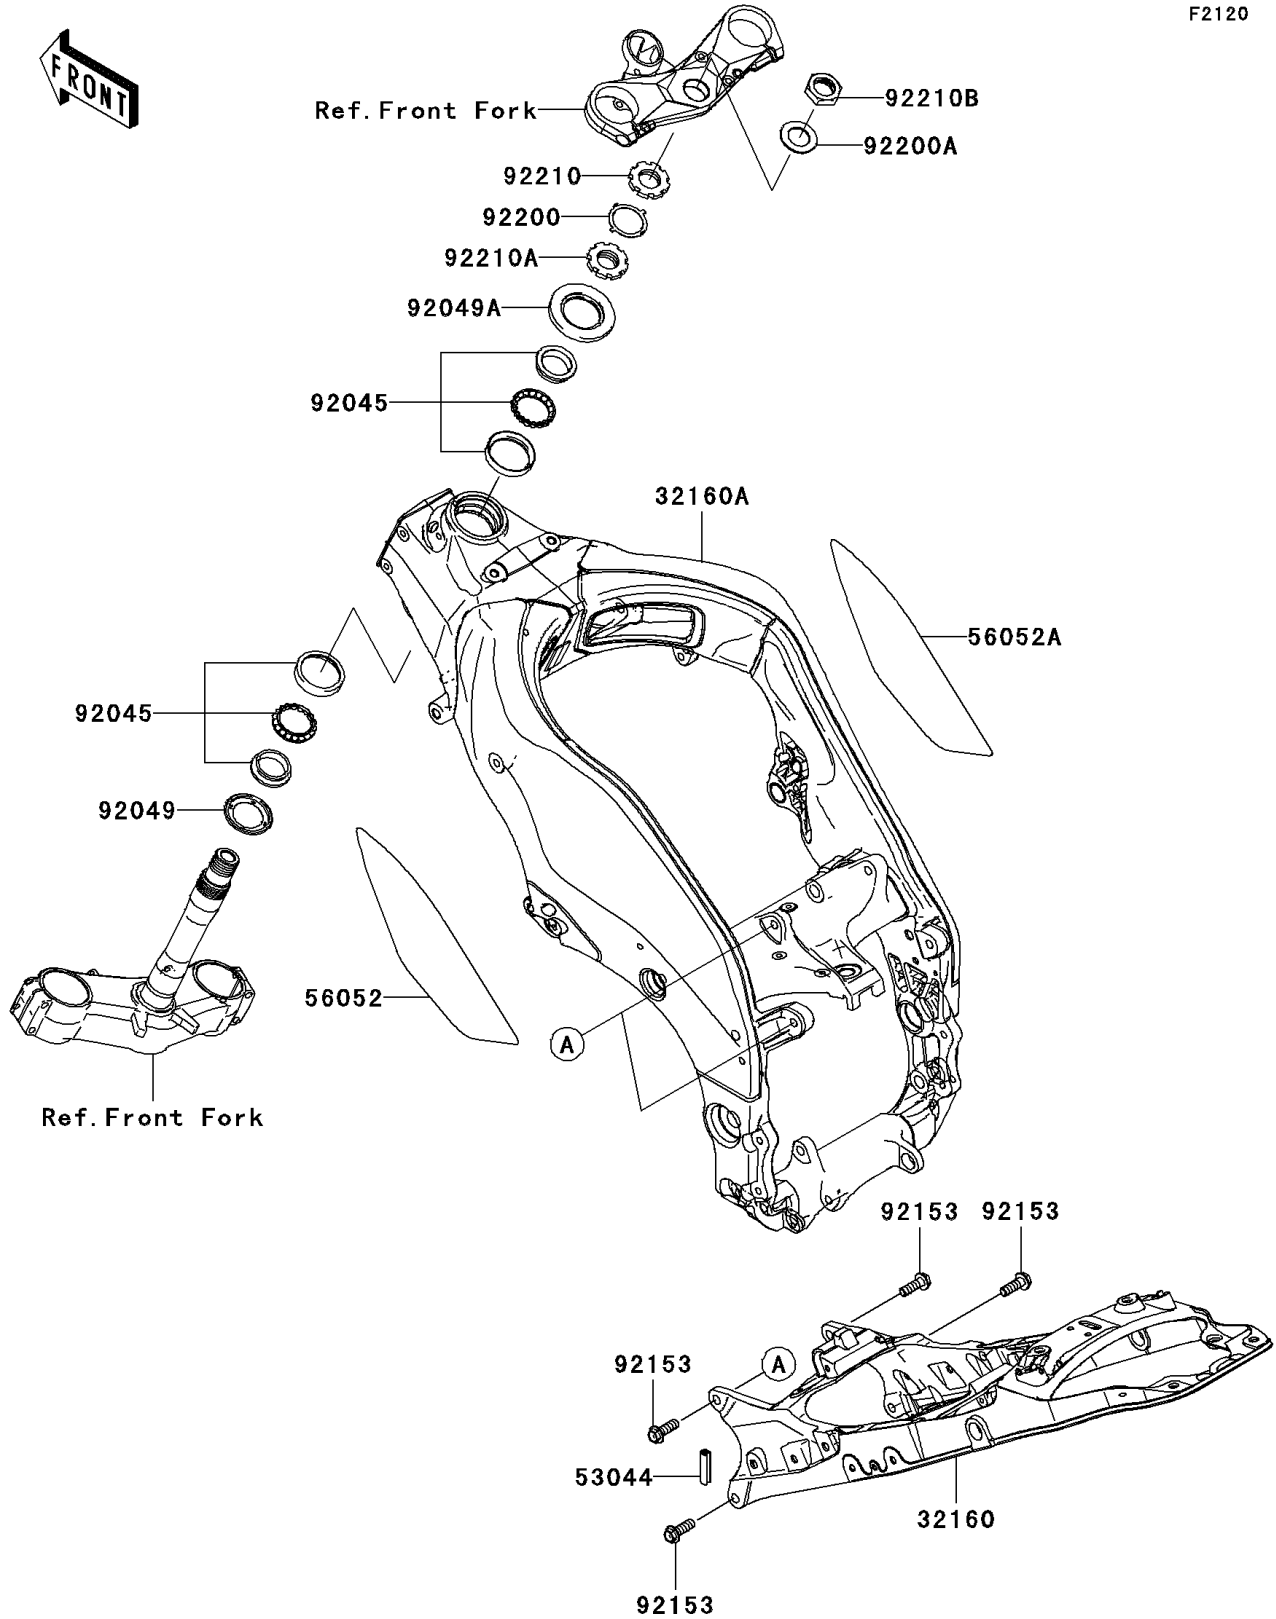

2006 NINJA® ZX™-10R PARTS DIAGRAM

Frame

F2120

2006 NINJA® ZX™-10R PARTS LIST

Frame

ITEM NAME	PART NUMBER	QUANTITY
FRAME-COMP,RR,F.S.BLACK (Ref # 32160)	32160-0133-11E	1
FRAME-COMP,FR,F.S.BLACK (Ref # 32160A)	32160-0136-11E	1
TRIM,L=40 (Ref # 53044)	53044-1174	1
MARK,FRAME OUTER PLATE,LH (Ref # 56052)	56052-0378	1
MARK,FRAME OUTER PLATE,RH (Ref # 56052A)	56052-0379	1
BEARING-BALL,SF07A17PX1V1 (Ref # 92045)	92045-1384	1
SEAL-OIL,DS35X55X4 (Ref # 92049)	92049-0022	1
SEAL-OIL,XMH 43 75 6.4J (Ref # 92049A)	92049-1382	1
BOLT,FLANGED,10X30 (Ref # 92153)	92153-0801	1
WASHER (Ref # 92200)	92200-0036	1
WASHER,28.5X42X1.6 (Ref # 92200A)	92200-0110	1
NUT,35MM (Ref # 92210)	92210-0095	1
NUT,35MM (Ref # 92210A)	92210-0096	1
NUT,28MM (Ref # 92210B)	92210-0097	1