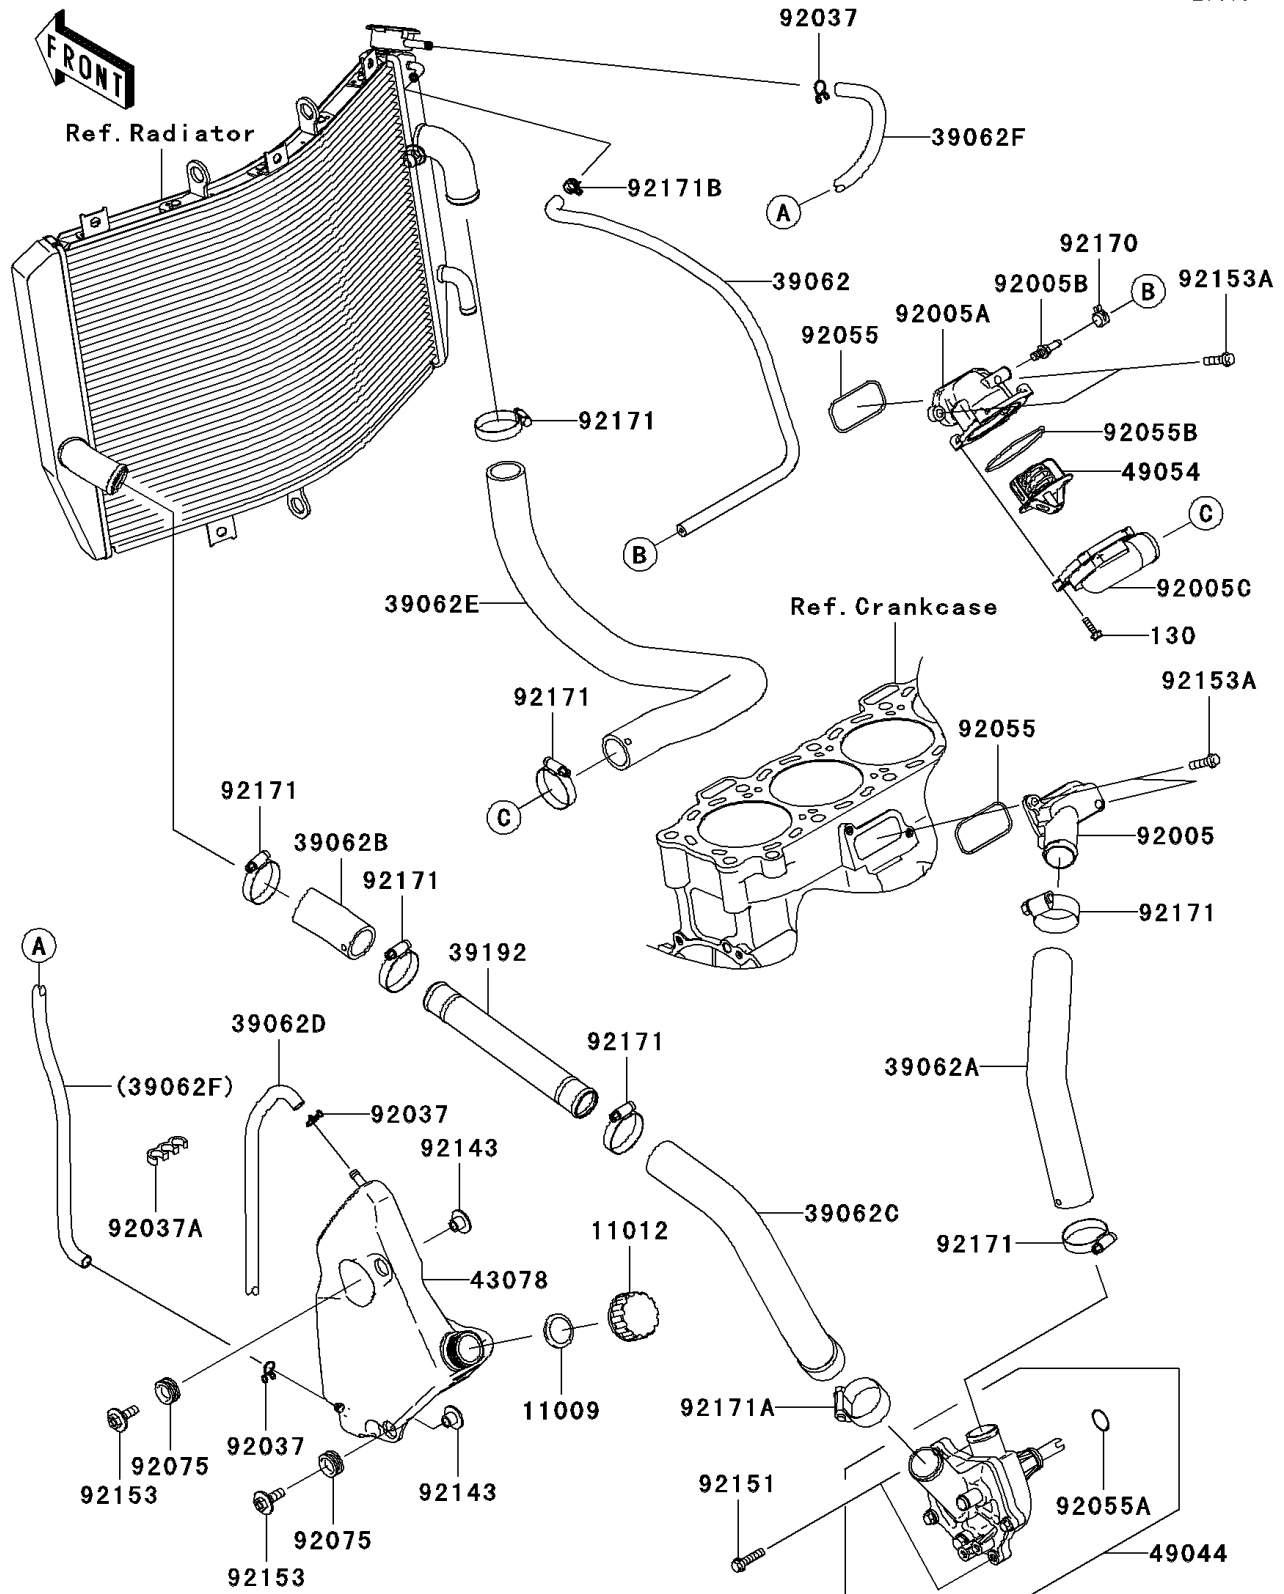

2006 NINJA® ZX™-10R PARTS DIAGRAM

Water Pipe

E3037

2006 NINJA® ZX™-10R PARTS LIST

Water Pipe

ITEM NAME	PART NUMBER	QUANTITY
BOLT-FLANGED,5X18 (Ref # 130)	130L0518	1
GASKET,RESERVOIR TANK CAP (Ref # 11009)	11009-1145	1
CAP (Ref # 11012)	11012-1084	1
HOSE-COOLING,RAD-HEAD (Ref # 39062)	39062-0078	1
HOSE-COOLING,W.PUMP-CYLINDER (Ref # 39062A)	39062-0100	1
HOSE-COOLING,RAD.-PIPE (Ref # 39062B)	39062-0101	1
HOSE-COOLING,PIPE-W.PUMP (Ref # 39062C)	39062-0103	1
HOSE-COOLING,OVER FLOW (Ref # 39062D)	39062-0107	1
HOSE-COOLING,THERMOSTAT-RAD. (Ref # 39062E)	39062-0109	1
HOSE-COOLING,L=767MM (Ref # 39062F)	39062-1825	1
PIPE-WATER (Ref # 39192)	39192-0029	1
RESERVOIR (Ref # 43078)	43078-0026	1
PUMP-WATER (Ref # 49044)	49044-0005	1
THERMOSTAT (Ref # 49054)	49054-1067	1
FITTING (Ref # 92005)	92005-0010	1
FITTING,THERMO CASE (Ref # 92005A)	92005-0039	1
FITTING (Ref # 92005B)	92005-0056	1
FITTING,THERMO CAP (Ref # 92005C)	92005-1275	1
CLAMP,TUBE (Ref # 92037)	92037-147	1
CLAMP,TUBE (Ref # 92037A)	92037-1941	1
RING-O,YP 27.6 57.6 1.9 (Ref # 92055)	92055-0021	1
RING-O (Ref # 92055A)	92055-0069	1
RING-O,THERMOSTAT CAP (Ref # 92055B)	92055-1699	1
DAMPER (Ref # 92075)	92075-1634	1
COLLAR (Ref # 92143)	92143-1962	1
BOLT,FLANGED-SMALL,6X25 (Ref # 92151)	92151-1930	1
BOLT,UPSET-WP,M6X22 (Ref # 92153)	92153-0640	1
BOLT,FLANGED-SMALL,6X20 (Ref # 92153A)	92153-1589	1
CLAMP (Ref # 92170)	92170-1493	1

2006 NINJA® ZX™-10R PARTS LIST

Water Pipe

ITEM NAME	PART NUMBER	QUANTITY
CLAMP (Ref # 92171)	92171-0179	1
CLAMP (Ref # 92171A)	92171-0180	1
CLAMP (Ref # 92171B)	92171-0719	1