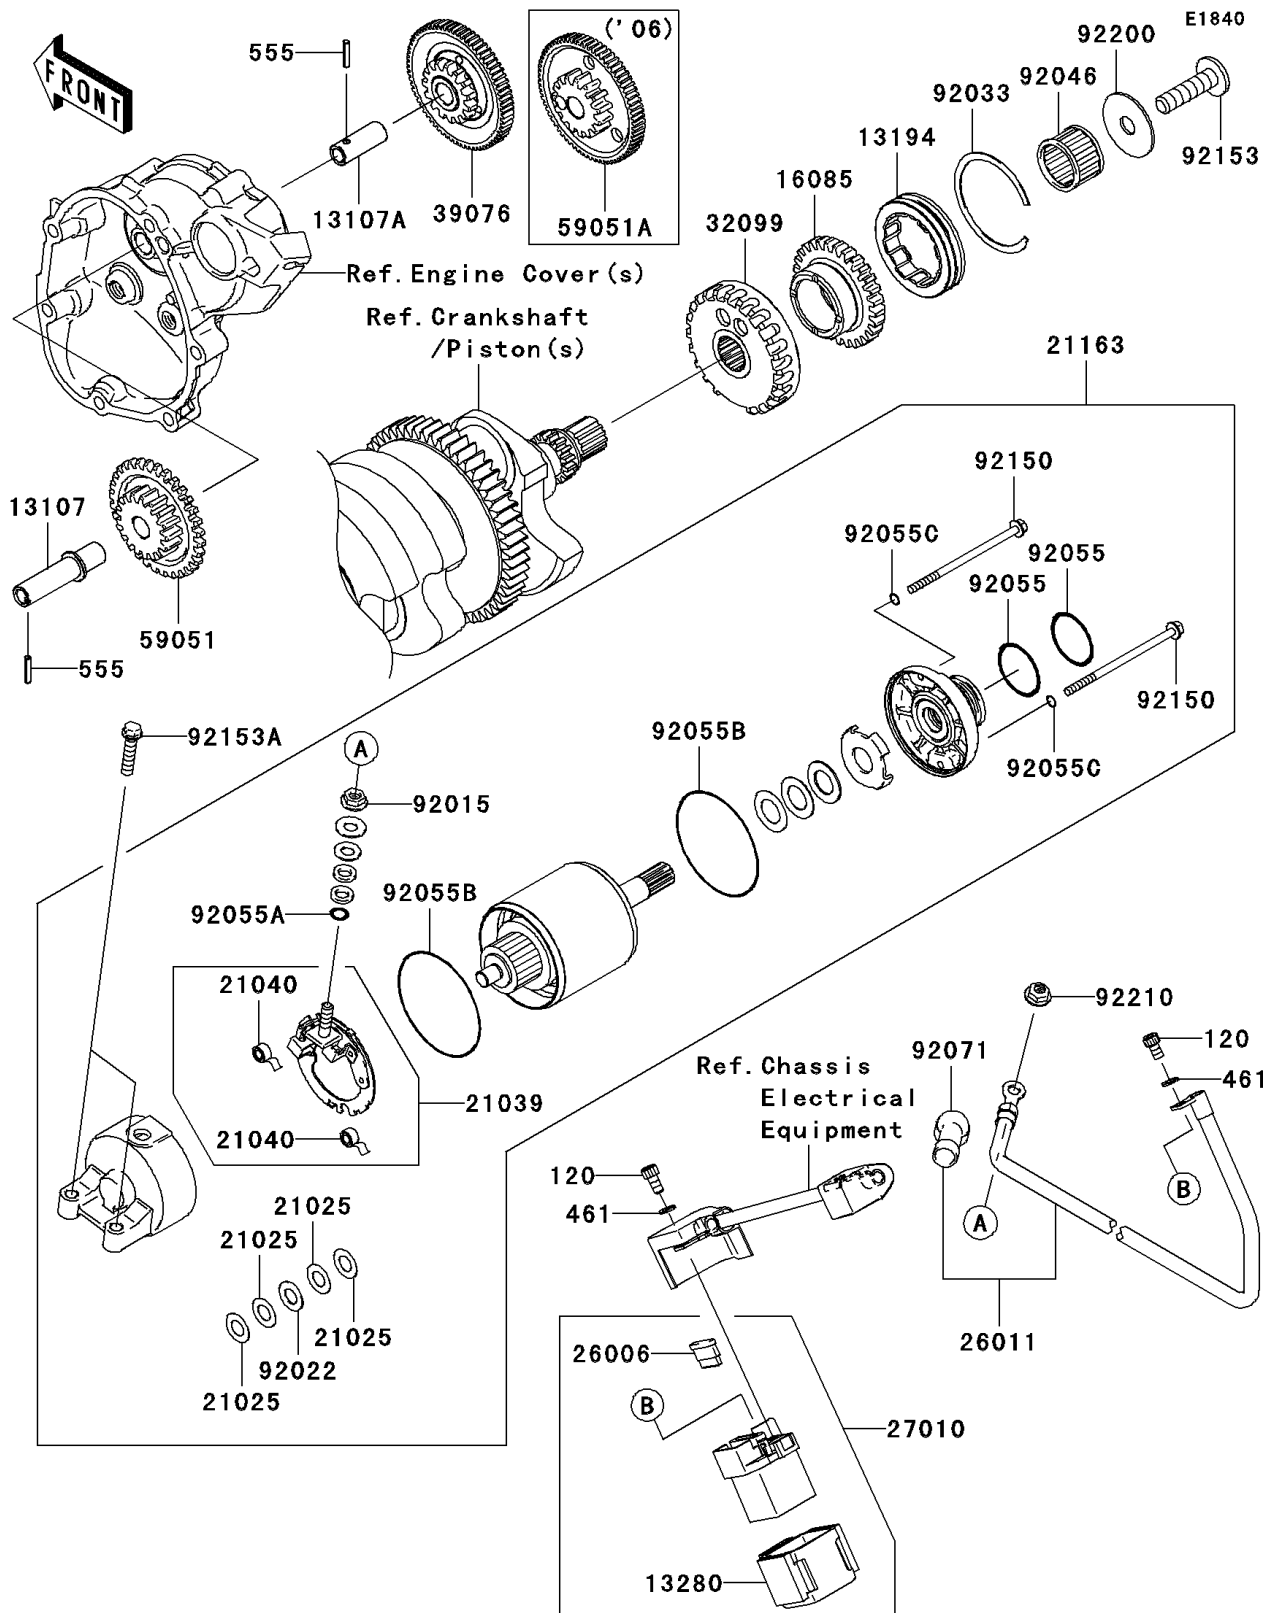

2006 NINJA® ZX™-10R PARTS DIAGRAM

Starter Motor

2006 NINJA® ZX™-10R PARTS LIST

Starter Motor

ITEM NAME	PART NUMBER	QUANTITY
BOLT-SOCKET,5X10 (Ref # 120)	120S0510	1
WASHER-SPRING,5MM,BLACK (Ref # 461)	461K0500	1
PIN-SPRING,3X16 (Ref # 555)	555A0316	1
SHAFT,ONEWAY CLUTCH SIDE (Ref # 13107)	13107-0105	1
SHAFT,STARTER SIDE (Ref # 13107A)	13107-0124	1
CLUTCH-ONEWAY (Ref # 13194)	13194-3704	1
HOLDER (Ref # 13280)	13280-1263	1
GEAR,29T (Ref # 16085)	16085-0102	1
WASHER,9.1X18X0.2 (Ref # 21025)	21025-011	1
BRUSH (Ref # 21039)	21039-1066	1
SPRING-BRUSH (Ref # 21040)	21040-1057	1
STARTER-ELECTRIC (Ref # 21163)	21163-0028	1
FUSE,30A-G (Ref # 26006)	26006-1006	1
WIRE-LEAD (Ref # 26011)	26011-0100	1
SWITCH,MAGNETIC (Ref # 27010)	27010-1446	1
CASE,STARTER CLUTCH (Ref # 32099)	32099-0019	1
GEAR-SPUR,ONEWAY CLUTCH SIDE (Ref # 59051)	59051-0057	1
GEAR-SPUR,STARTER SIDE (Ref # 59051A)	59051-0058	1
NUT,STARTER MOTOR (Ref # 92015)	92015-1476	1
WASHER,9.1X18X0.8 (Ref # 92022)	92022-1132	1
RING-SNAP (Ref # 92033)	92033-3731	1
BEARING-NEEDLE,RS263020 (Ref # 92046)	92046-0004	1
RING-O (Ref # 92055)	92055-1276	1
RING-O,4.5X2.0 (Ref # 92055A)	92055-1370	1
RING-O (Ref # 92055B)	92055-1550	1
RING-O (Ref # 92055C)	92055-1551	1
GROMMET (Ref # 92071)	92071-0024	1
BOLT,FLANGED,4X80 (Ref # 92150)	92150-1969	1
BOLT,TORX,10X38 (Ref # 92153)	92153-1521	1

2006 NINJA® ZX™-10R PARTS LIST

Starter Motor

ITEM NAME	PART NUMBER	QUANTITY
BOLT-FLANGED,6X25 (Ref # 92153A)	92153-1563	1
WASHER,10.5X37X1.6 (Ref # 92200)	92200-0238	1
NUT,6MM (Ref # 92210)	92210-0188	1