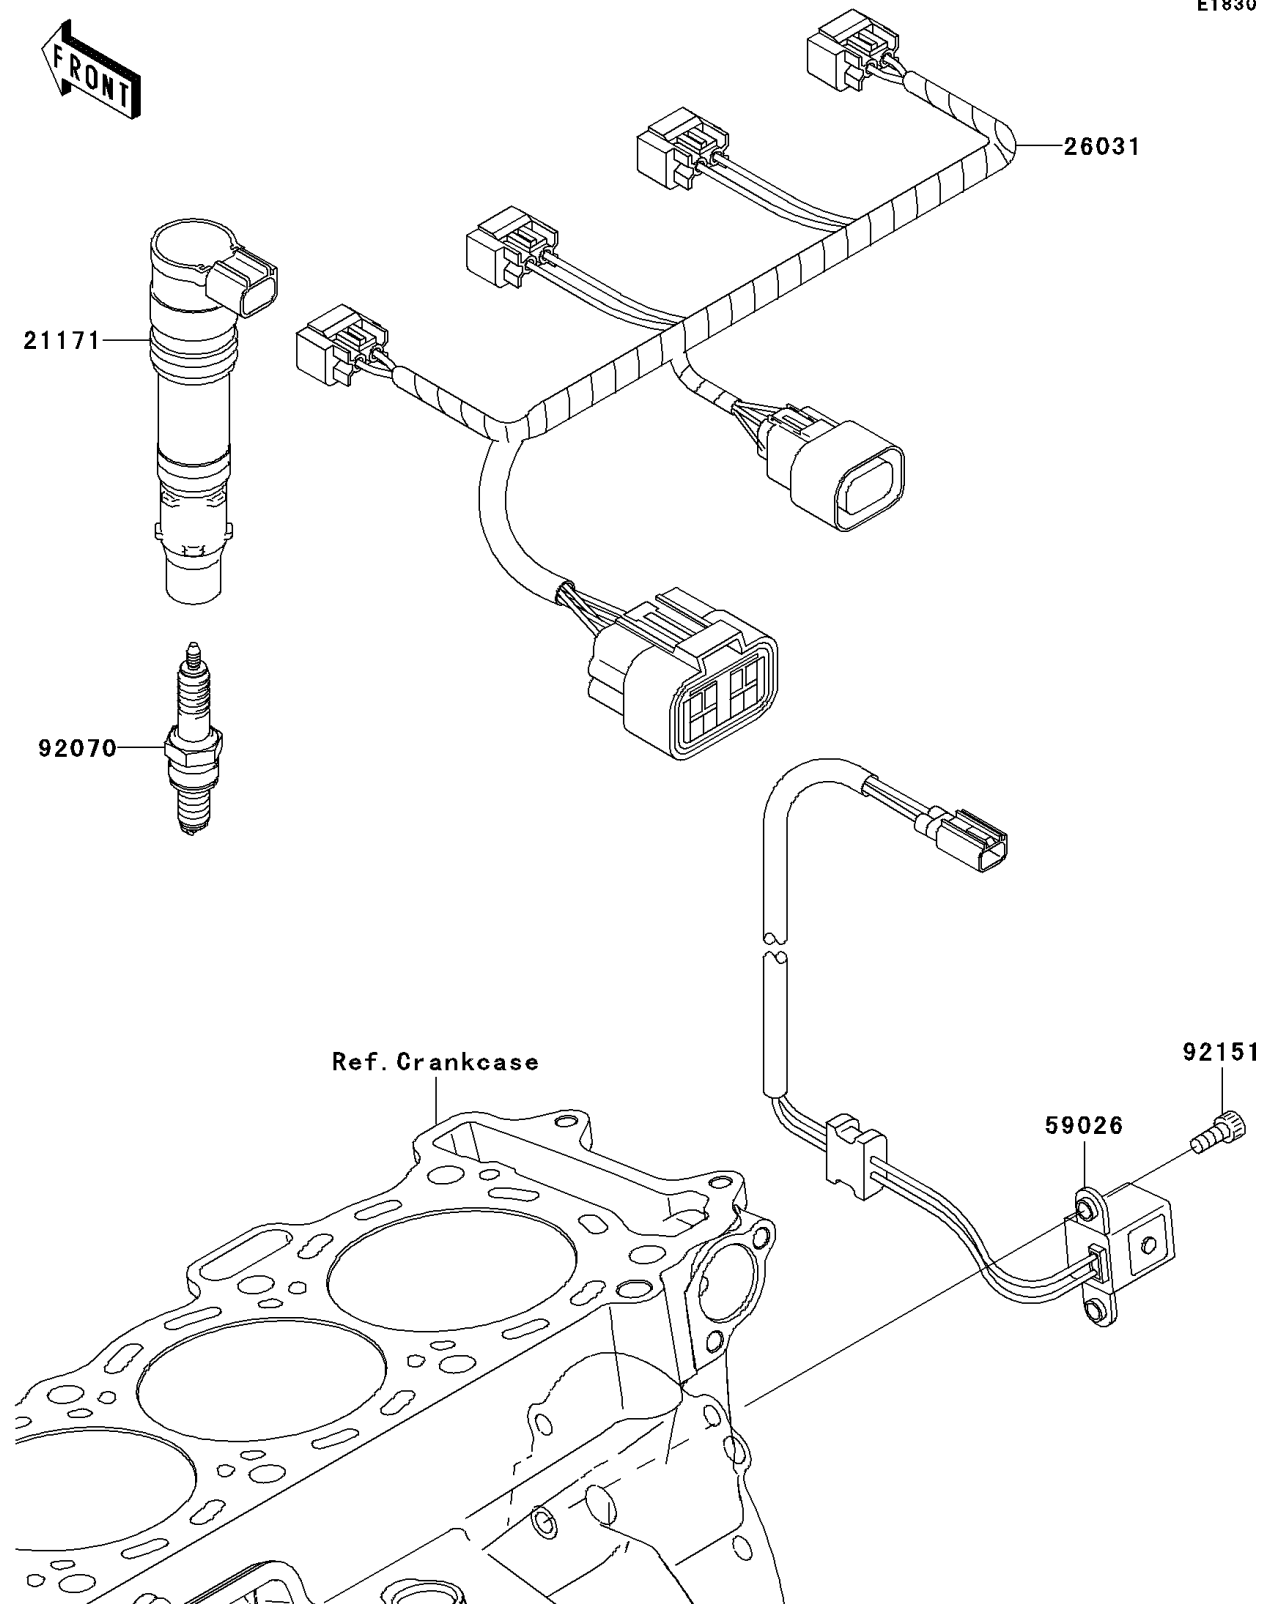

## 2006 NINJA® ZX™-10R PARTS DIAGRAM

Ignition System

E1830

## 2006 NINJA® ZX™-10R PARTS LIST

Ignition System

| ITEM NAME                            | PART NUMBER | QUANTITY |
|--------------------------------------|-------------|----------|
| COIL-ASSY-IGNITION (Ref # 21171)     | 21171-0005  | 1        |
| HARNESS (Ref # 26031)                | 26031-0371  | 1        |
| COIL-PULSING (Ref # 59026)           | 59026-0009  | 1        |
| PLUG-SPARK,CR9EIA(NGK) (Ref # 92070) | 92070-0014  | 1        |
| BOLT,SOCKET,5X12 (Ref # 92151)       | 92151-1118  | 1        |