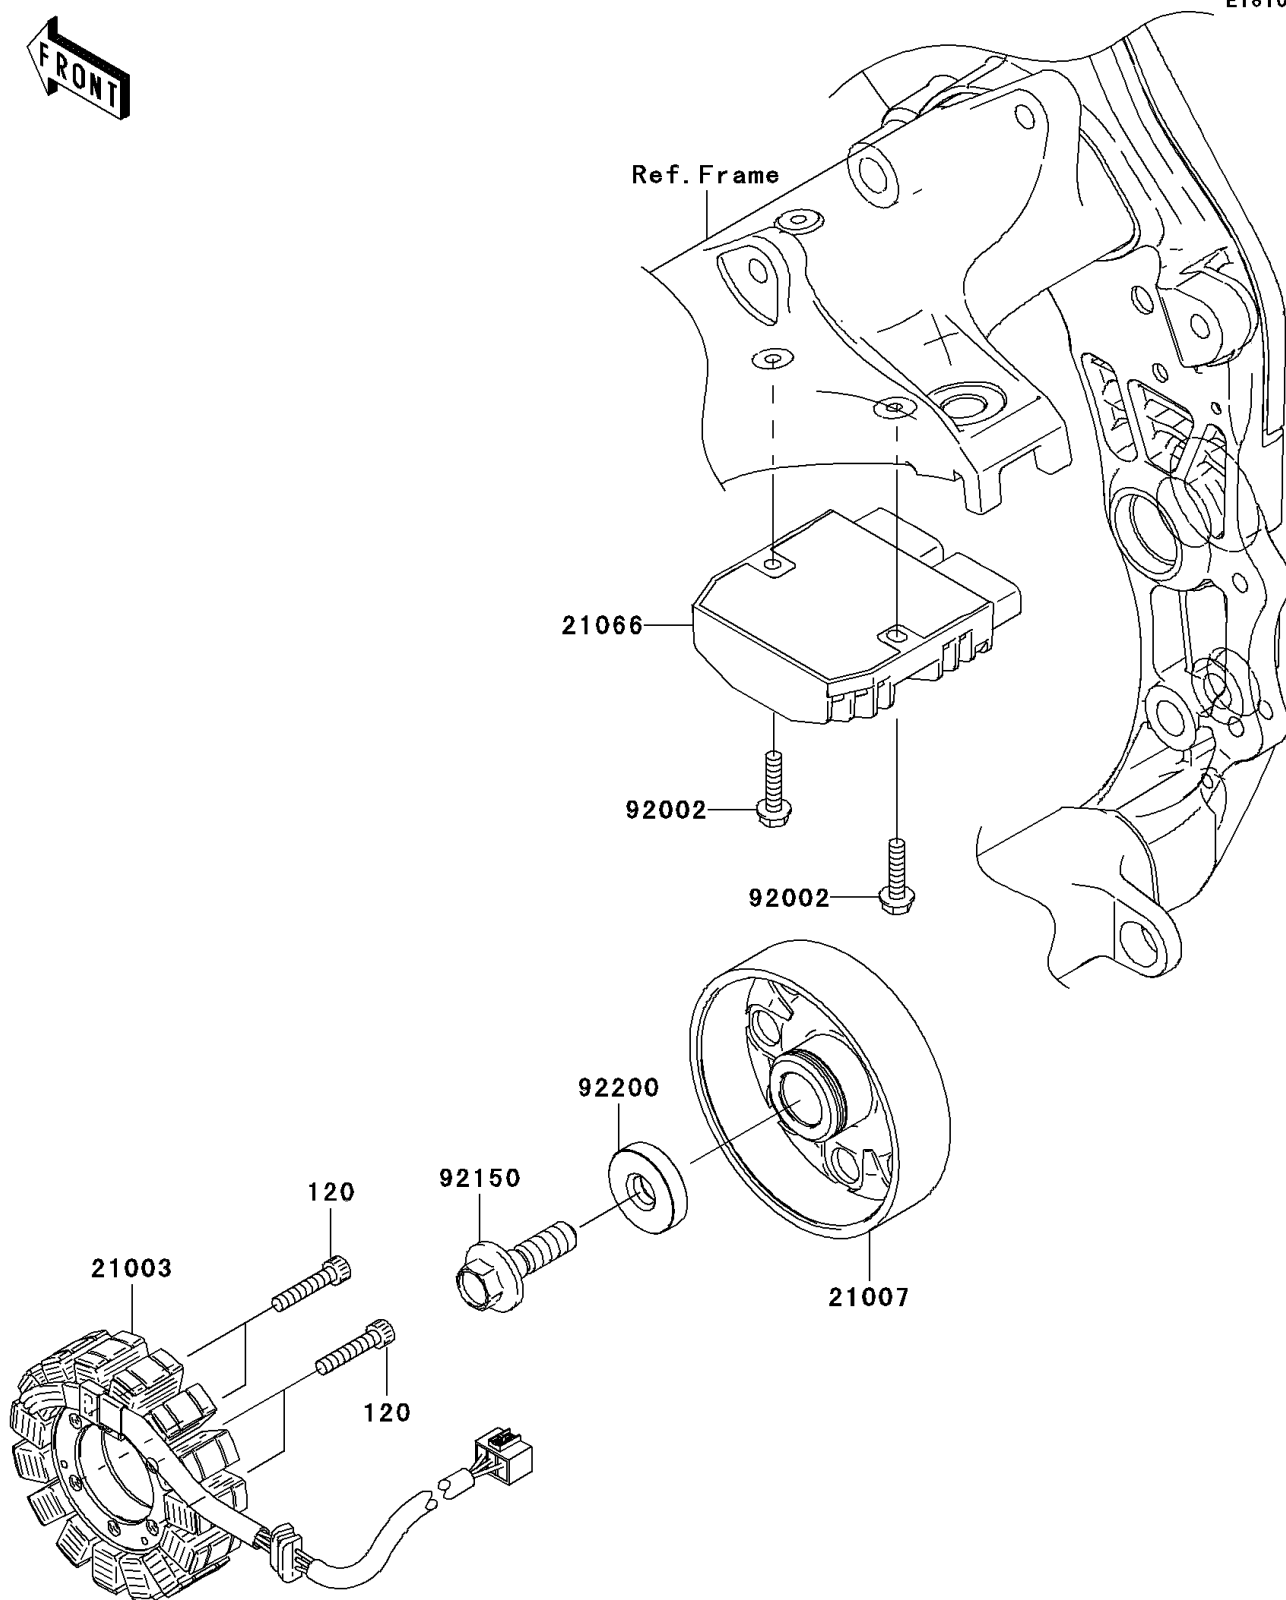

2006 NINJA® ZX™-10R PARTS DIAGRAM

Generator

E1810

2006 NINJA® ZX™-10R PARTS LIST

Generator

ITEM NAME	PART NUMBER	QUANTITY
BOLT-SOCKET,6X30 (Ref # 120)	120P0630	1
STATOR (Ref # 21003)	21003-0054	1
ROTOR (Ref # 21007)	21007-0059	1
REGULATOR-VOLTAGE (Ref # 21066)	21066-0008	1
BOLT,FLANGED,6X25 (Ref # 92002)	92002-1086	1
BOLT,12X40 (Ref # 92150)	92150-1717	1
WASHER (Ref # 92200)	92200-1249	1