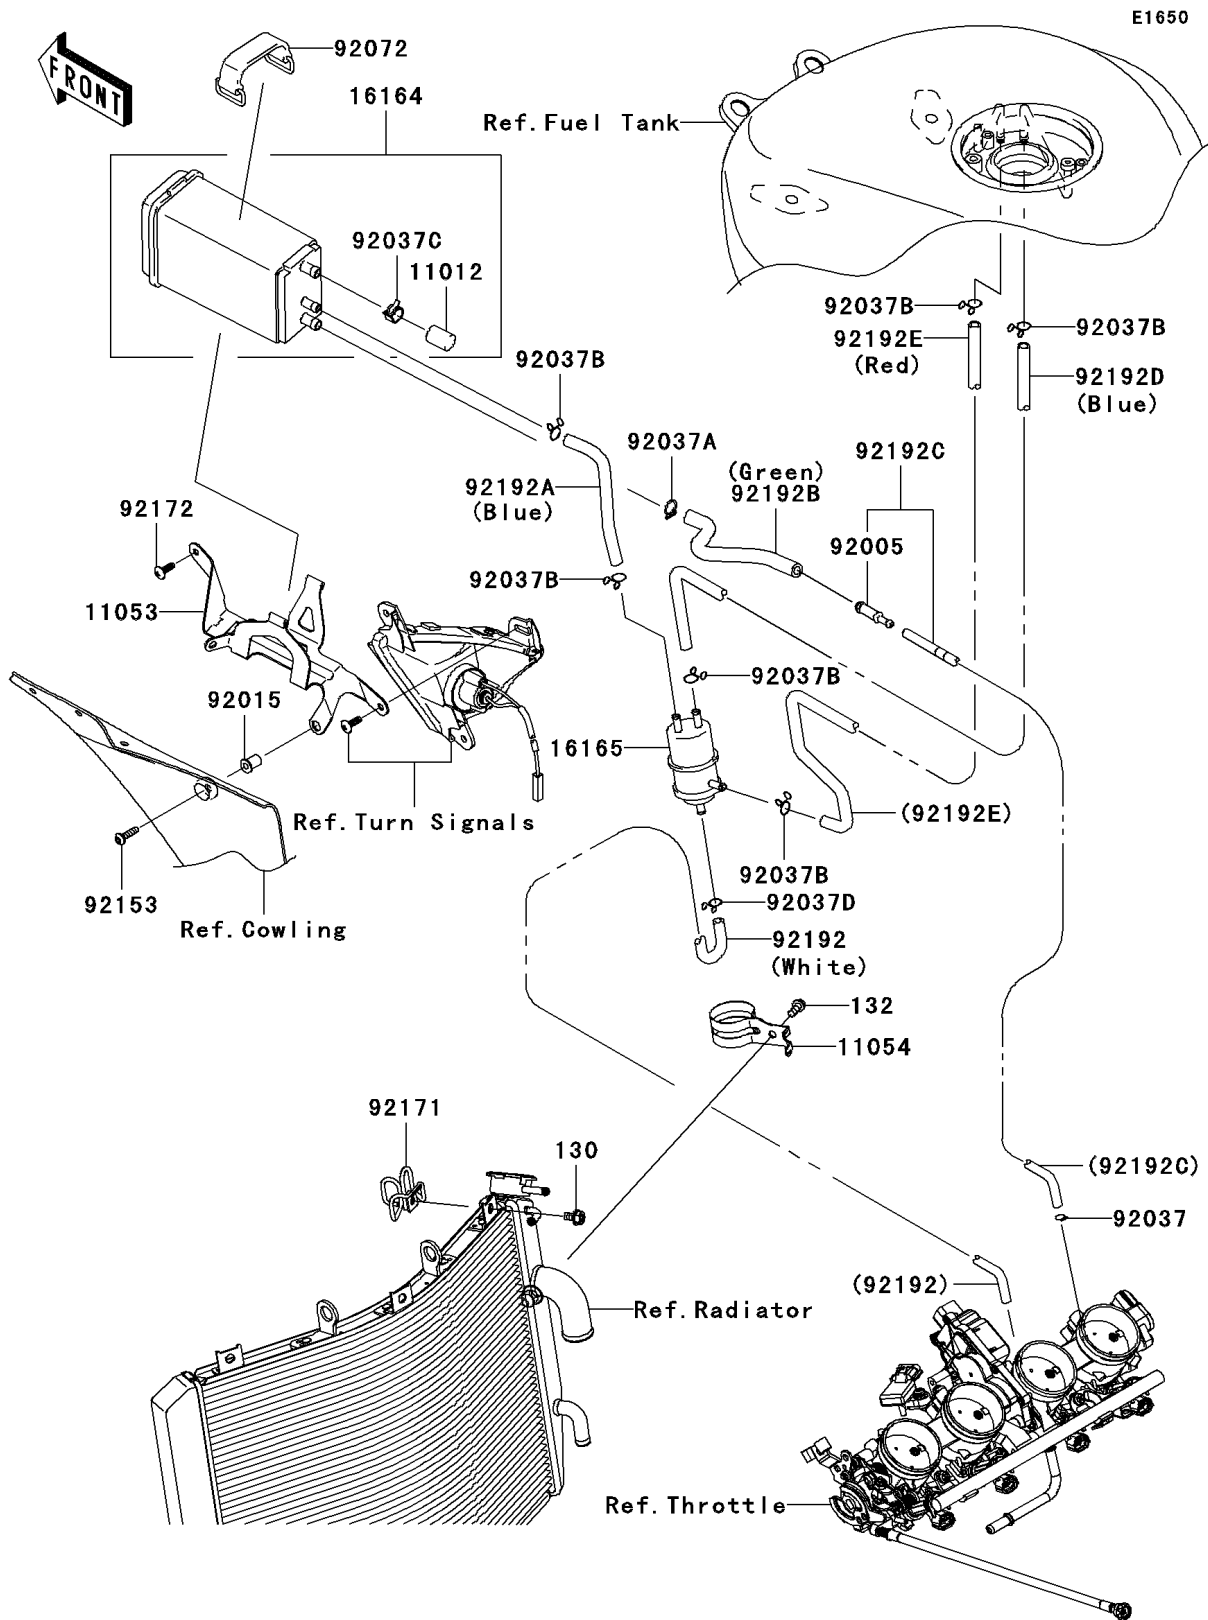

2006 NINJA® ZX™-10R PARTS DIAGRAM

Fuel Evaporative System(CA)

2006 NINJA® ZX™-10R PARTS LIST

Fuel Evaporative System(CA)

ITEM NAME	PART NUMBER	QUANTITY
CAP,CANISTER (Ref # 11012)	11012-1388	1
BRACKET,CANISTER (Ref # 11053)	11053-1916	1
BRACKET,SEPARATOR (Ref # 11054)	11054-0012	1
CANISTER (Ref # 16164)	16164-1054	1
SEPARATOR (Ref # 16165)	16165-1001	1
FITTING (Ref # 92005)	92005-0032	1
NUT,WELL,5MM (Ref # 92015)	92015-1757	1
CLAMP,TUBE (Ref # 92037)	92037-010	1
CLAMP,HOSE (Ref # 92037A)	92037-1104	1
CLAMP,TUBE (Ref # 92037B)	92037-147	1
CLAMP,CANISTER (Ref # 92037C)	92037-1512	1
CLAMP (Ref # 92037D)	92037-1712	1
BAND,L=50 (Ref # 92072)	92072-1419	1
BOLT,SOCKET,5X20 (Ref # 92153)	92153-0873	1
CLAMP (Ref # 92171)	92171-0565	1
SCREW,TAPPING,5X16 (Ref # 92172)	92172-0175	1
TUBE,SEP.-THROBO,WHITE (Ref # 92192)	92192-0278	1
TUBE,SEP.-CANISTER,BLUE (Ref # 92192A)	92192-0279	1
TUBE,CANISTER-FITTING,GREEN (Ref # 92192B)	92192-0280	1
TUBE,FITTING-THROBO,GREEN TAPE (Ref # 92192C)	92192-0281	1
TUBE,SEP.-TANK,BLUE (Ref # 92192D)	92192-0313	1
TUBE,SEP.-TANK,RED (Ref # 92192E)	92192-0314	1
BOLT-FLANGED,6X10 (Ref # 130)	130L0610	1
BOLT-FLANGED-SMALL,6X14 (Ref # 132)	132L0614	1