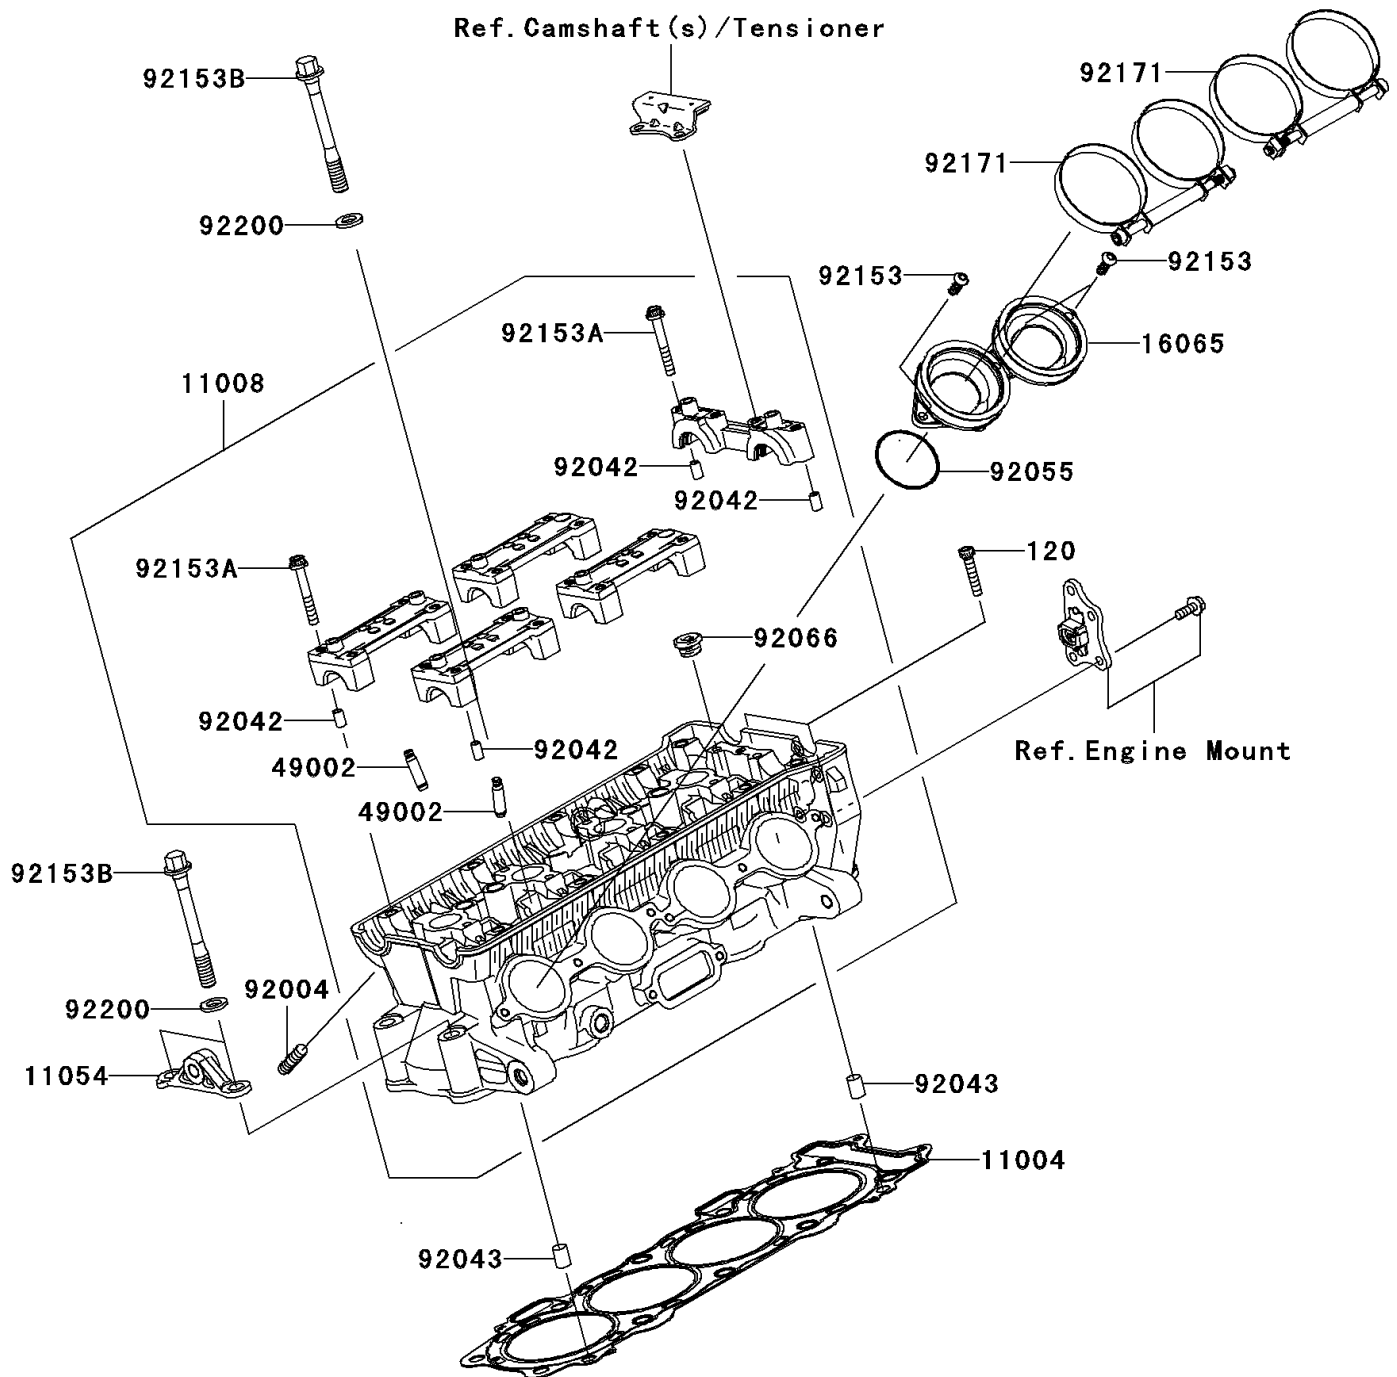

2006 NINJA® ZX™-10R PARTS DIAGRAM

Cylinder Head

E1111

2006 NINJA® ZX™-10R PARTS LIST

Cylinder Head

ITEM NAME	PART NUMBER	QUANTITY
BOLT-SOCKET,6X30 (Ref # 120)	120Z0630	1
GASKET-HEAD (Ref # 11004)	11004-0049	1
HEAD-COMP-CYLINDER (Ref # 11008)	11008-0061	1
BRACKET (Ref # 11054)	11054-0488	1
HOLDER-CARBURETOR (Ref # 16065)	16065-0025	1
GUIDE-VALVE (Ref # 49002)	49002-0009	1
STUD,8X18 (Ref # 92004)	92004-1186	1
PIN,DOWEL,6.3X8X14 (Ref # 92042)	92042-007	1
PIN,8.2X10X14 (Ref # 92043)	92043-1264	1
RING-O,43.7X1.9 (Ref # 92055)	92055-1401	1
PLUG,18X10 (Ref # 92066)	92066-0016	1
BOLT,TORX,6X18 (Ref # 92153)	92153-0454	1
BOLT,SOCKET,6X45 (Ref # 92153A)	92153-0656	1
BOLT,FLANGED,10X90 (Ref # 92153B)	92153-0893	1
CLAMP (Ref # 92171)	92171-0278	1
WASHER,10.5X19X2.3 (Ref # 92200)	92200-0114	1