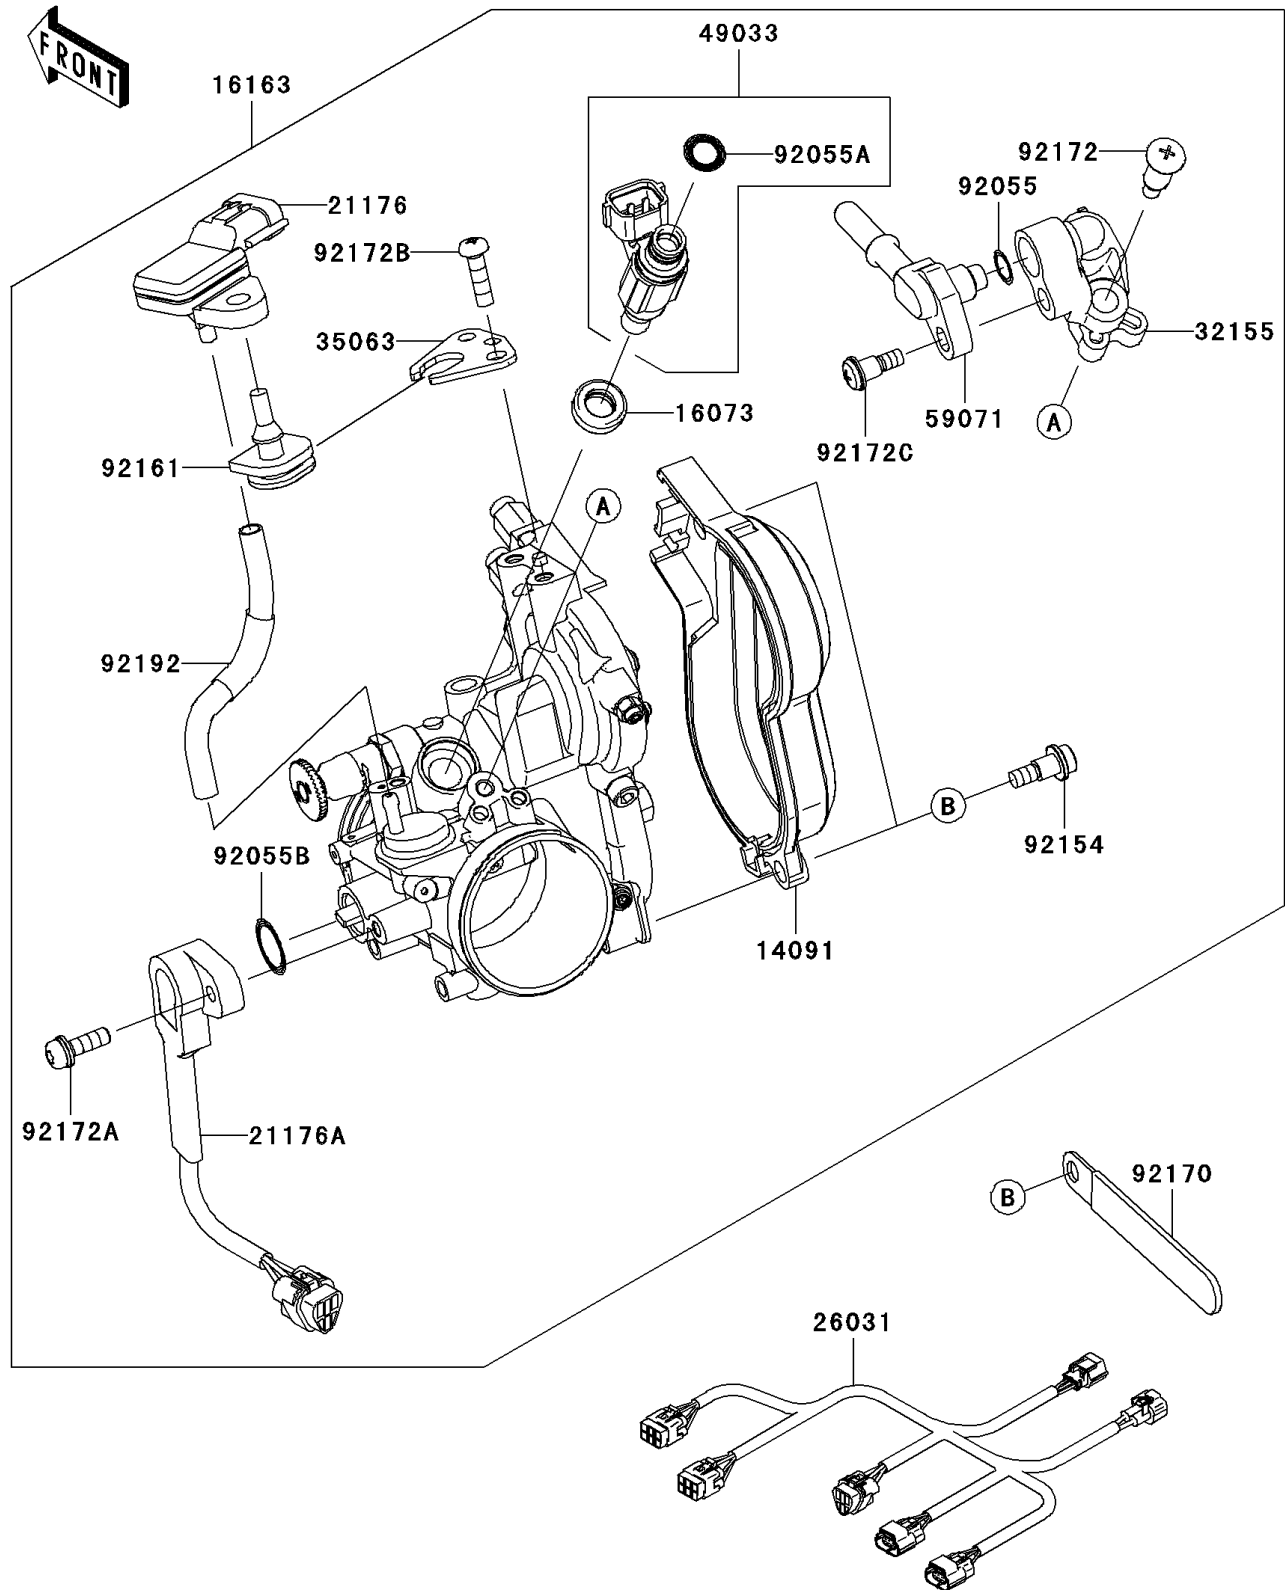

2009 KX™450F PARTS DIAGRAM

Throttle

E1510

2009 KX™450F PARTS LIST

Throttle

ITEM NAME	PART NUMBER	QUANTITY
COVER,THROTTLE DUST (Ref # 14091)	14091-1815	1
INSULATOR (Ref # 16073)	16073-3707	1
THROTTLE-ASSY (Ref # 16163)	16163-0140	1
SENSOR,PRESSURE (Ref # 21176)	21176-0058	1
SENSOR,THROTTLE POSITION (Ref # 21176A)	21176-0129	1
HARNESS,RR (Ref # 26031)	26031-0775	1
PIPE,FUEL (Ref # 32155)	32155-0112	1
STAY (Ref # 35063)	35063-0647	1
NOZZLE-INJECTION (Ref # 49033)	49033-0010	1
JOINT (Ref # 59071)	59071-0071	1
RING-O (Ref # 92055)	92055-0064	1
RING-O,INJECTION NOZZLE (Ref # 92055A)	92055-1622	1
RING-O (Ref # 92055B)	92055-1671	1
BOLT (Ref # 92154)	92154-0243	1
DAMPER (Ref # 92161)	92161-0041	1
CLAMP (Ref # 92170)	92170-1925	1
SCREW,PIPE INJECTION (Ref # 92172)	92172-0064	1
SCREW (Ref # 92172A)	92172-0080	1
SCREW (Ref # 92172B)	92172-0438	1
SCREW (Ref # 92172C)	92172-0439	1
TUBE (Ref # 92192)	92192-0823	1