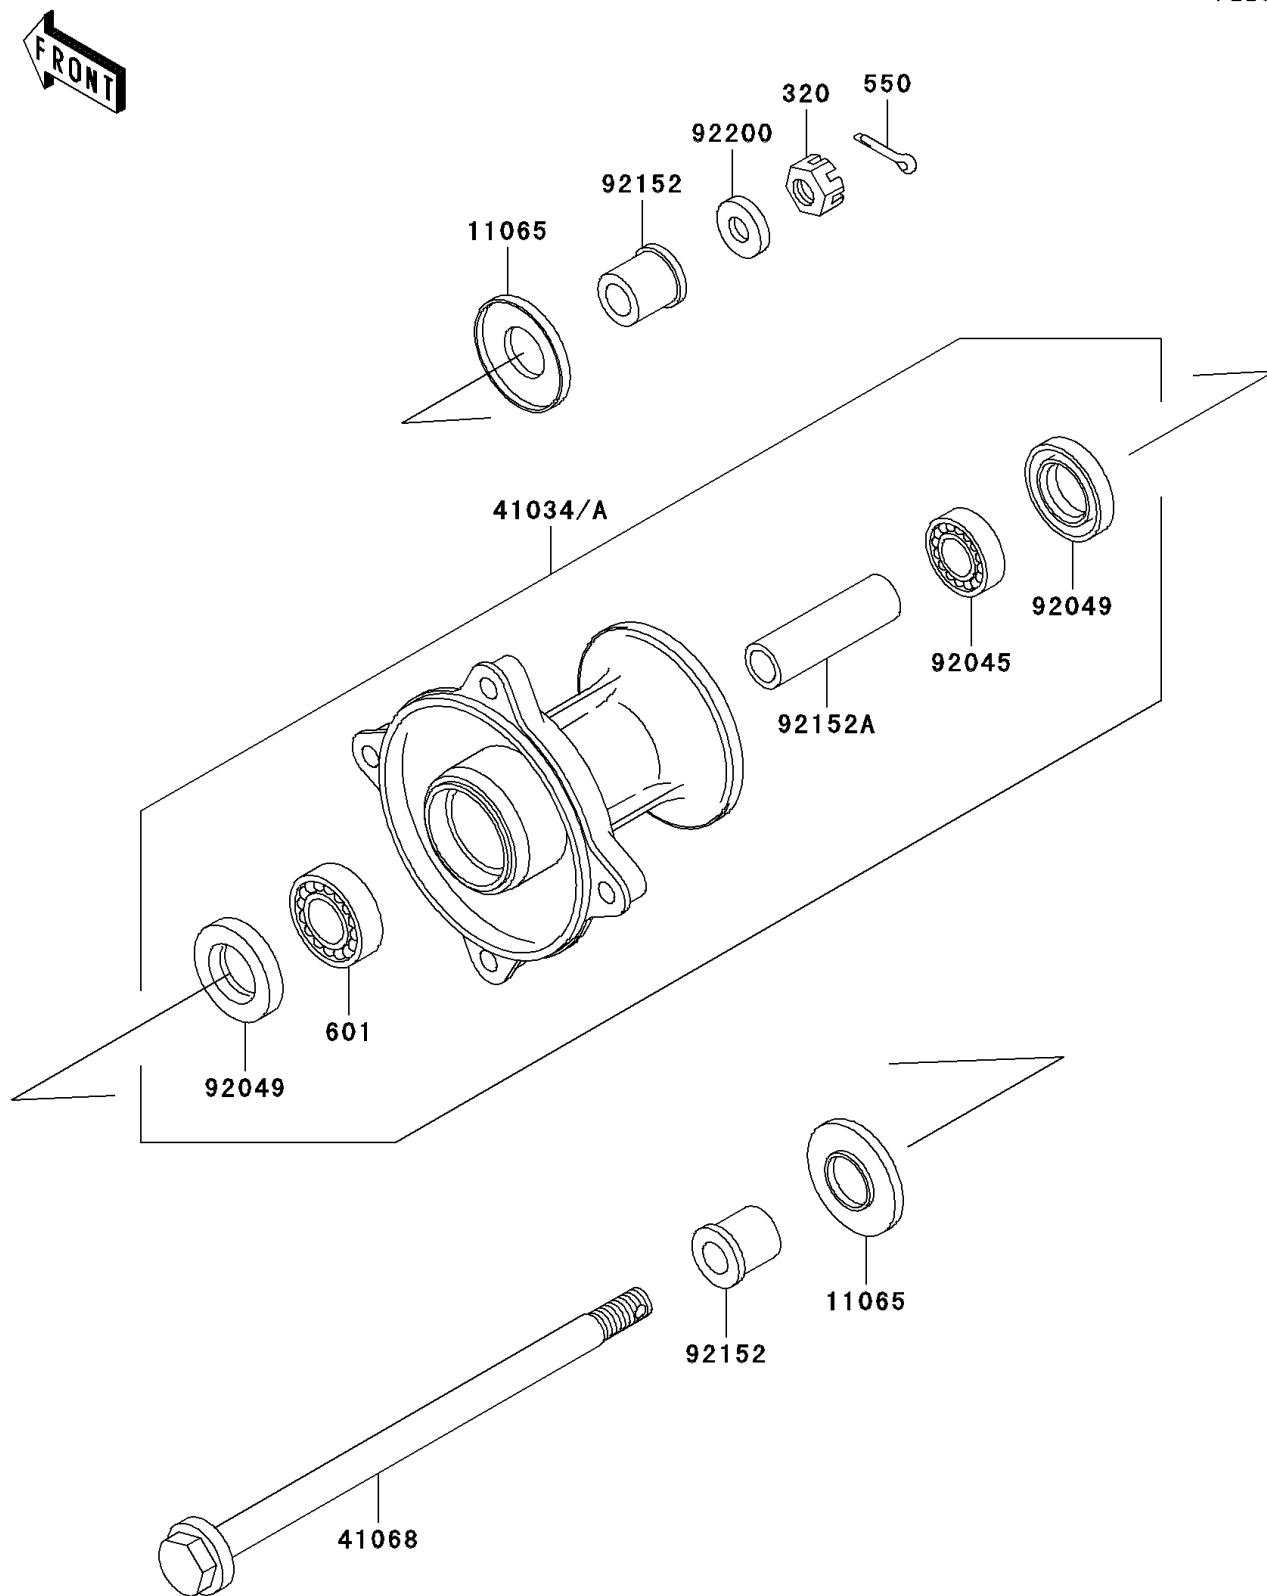

2006 KX™65 PARTS DIAGRAM

Front Hub

F2230

2006 KX™65 PARTS LIST

Front Hub

ITEM NAME	PART NUMBER	QUANTITY
NUT-CASTLE (Ref # 320)	320BA1200	1
PIN-COTTER,3.0X25 (Ref # 550)	550AA3025	1
BEARING-BALL,#6201UUC3 (Ref # 601)	601B6301UU	1
CAP (Ref # 11065)	11065-1137	1
DRUM-ASSY,FRONT BRAKE (Ref # 41034A)	41034-1302	1
AXLE,FR (Ref # 41068)	41068-1418	1
BEARING-BALL,TMB201LLUC3/2A (Ref # 92045)	92045-1062	1
SEAL-OIL,TC20376.5 (Ref # 92049)	92049-1257	1
COLLAR,AXLE,L=15.5 (Ref # 92152)	92152-1196	1
COLLAR,FR BRAKE DRUM,L=59 (Ref # 92152A)	92152-1197	1
WASHER,12.3X23X2.3 (Ref # 92200)	92200-1004	1