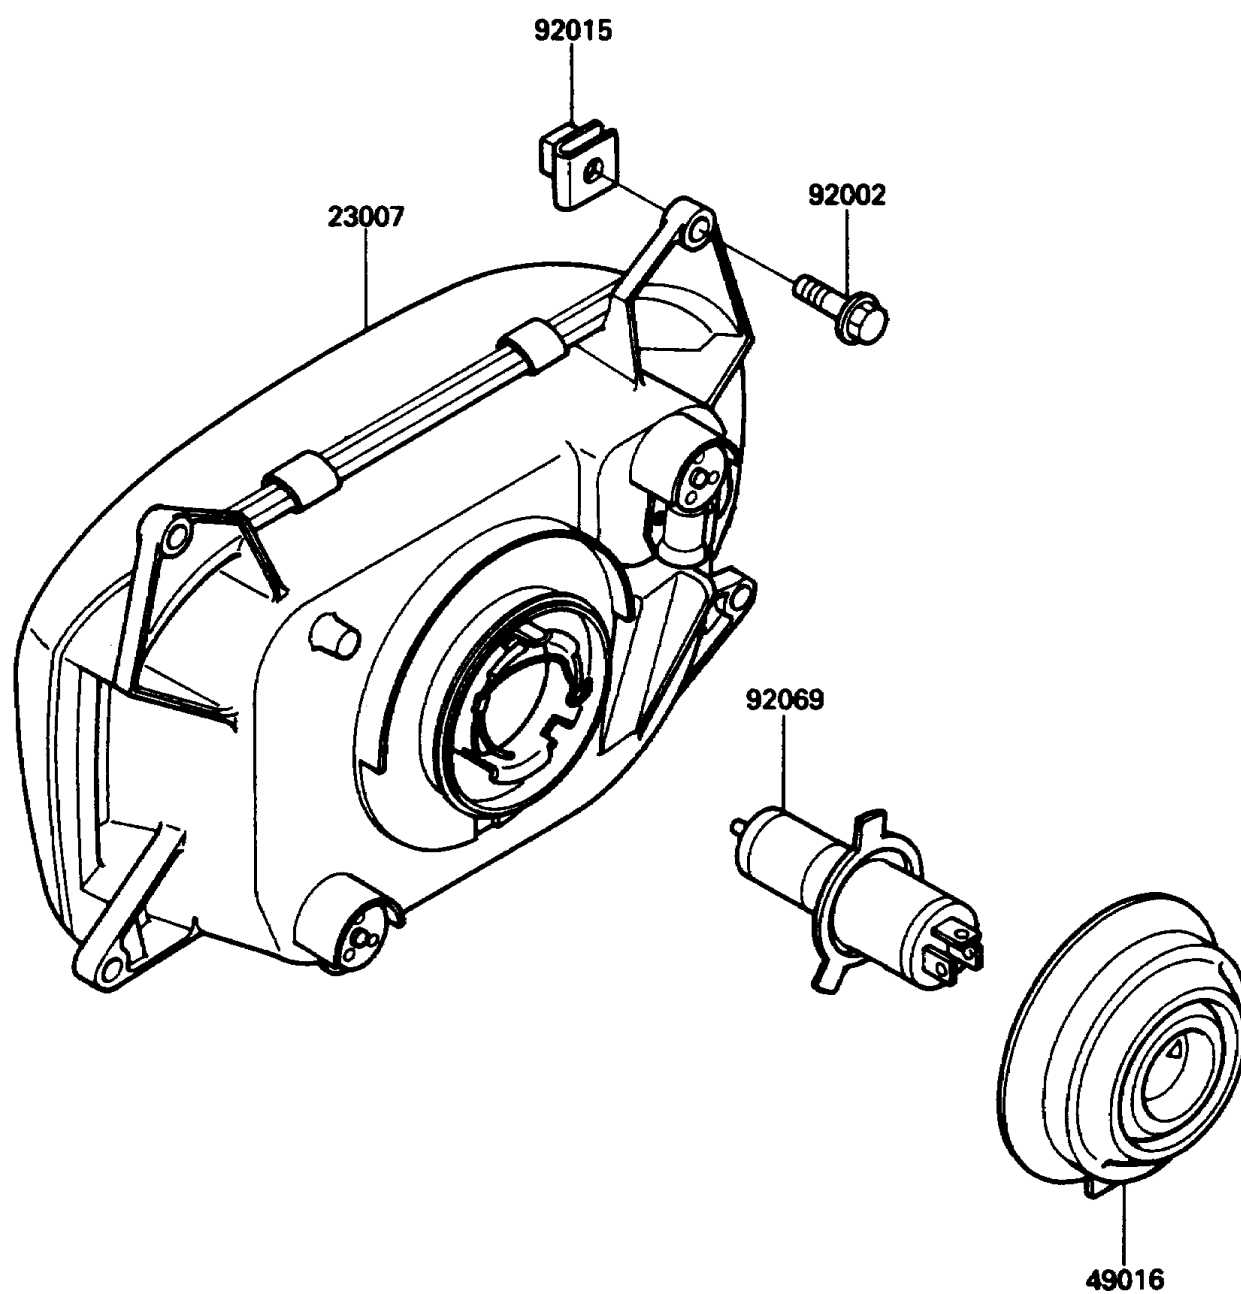

1988 NINJA® ZX™-10 PARTS DIAGRAM

Headlight(s)

F2710-0298

1988 NINJA® ZX™-10 PARTS LIST

Headlight(s)

ITEM NAME	PART NUMBER	QUANTITY
LENS-COMP,HEAD LAMP (Ref # 23007)	23007-1132	1
COVER-SEAL,HEAD LAMP (Ref # 49016)	49016-1108	1
BOLT,6X25 (Ref # 92002)	92002-1135	1
NUT,6MM (Ref # 92015)	92015-1094	1
BULB,12V 60/55W,H4 (Ref # 92069)	92069-1002	1