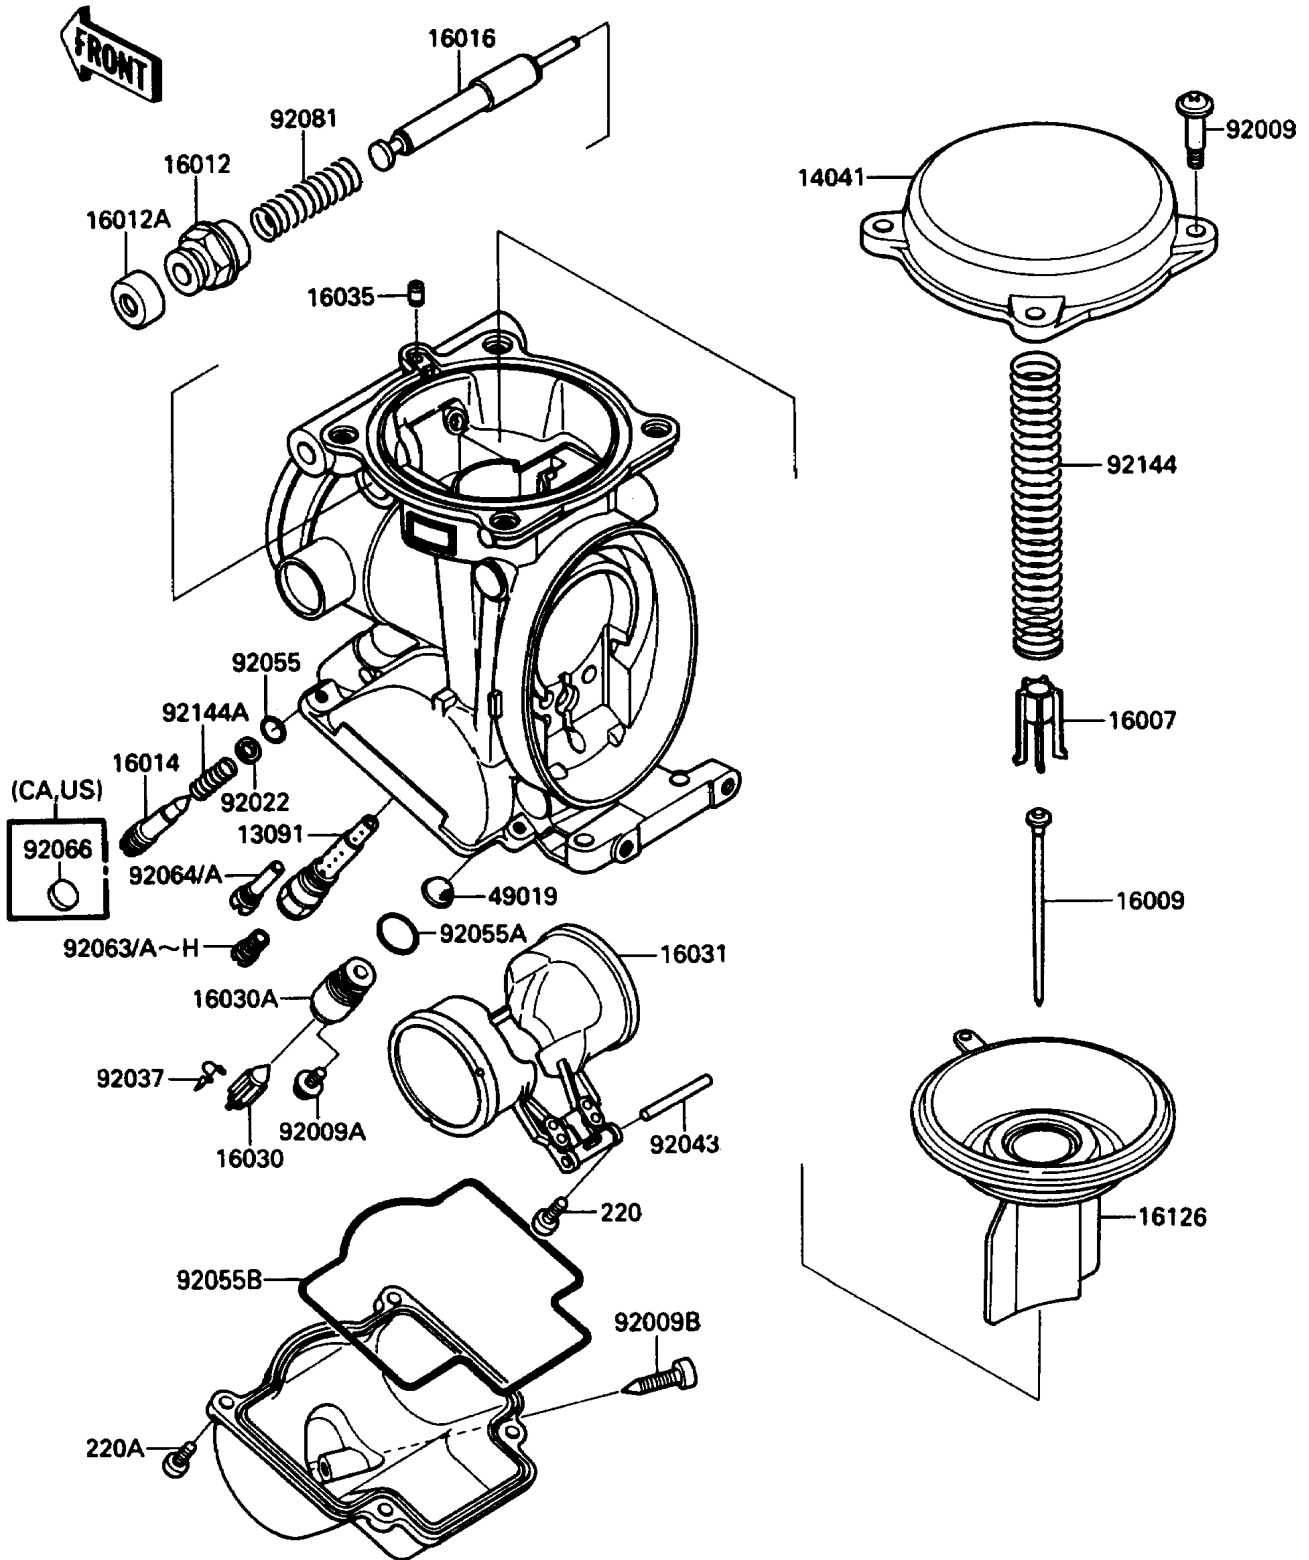

1988 NINJA® ZX™-10 PARTS DIAGRAM

Carburetor Parts

E1612-0122

1988 NINJA® ZX™-10 PARTS LIST

Carburetor Parts

ITEM NAME	PART NUMBER	QUANTITY
HOLDER,NEEDLE JET (Ref # 13091)	13091-1579	1
CAP-CHAMBER,MIXING (Ref # 14041)	14041-1091	1
SEAT-SPRING,VALVE (Ref # 16007)	16007-1117	1
NEEDLE-JET,N14C (Ref # 16009)	16009-1477	1
CAP-STARTER PLUNGER (Ref # 16012)	16012-1051	1
CAP-STARTER PLUNGER (Ref # 16012A)	16012-1052	1
SCREW-PILOT AIR (Ref # 16014)	16014-1064	1
PLUNGER,STARTER (Ref # 16016)	16016-1061	1
VALVE-FLOAT (Ref # 16030)	16030-1007	1
SEAT-VALVE,FLOAT (Ref # 16030A)	16030-1068	1
FLOAT (Ref # 16031)	16031-1070	1
JET-AIR,LEAK (Ref # 16035)	16035-1055	1
VALVE,VACUUM (Ref # 16126)	16126-1214	1
FILTER-FUEL,STRAINER (Ref # 49019)	49019-3707	1
SCREW,4X4.4 (Ref # 92009)	92009-1549	1
SCREW,4X8 (Ref # 92009A)	92009-1550	1
SCREW,DRAIN,M6X0.75 (Ref # 92009B)	92009-1551	1
WASHER,PLAIN (Ref # 92022)	92022-1003	1
CLAMP,FLOAT VALVE (Ref # 92037)	16044-007	1
PIN,FLOAT (Ref # 92043)	92043-1207	1
RING-O,PILOT ADJUST (Ref # 92055)	92055-1002	1
RING-O,VALVE SEAT (Ref # 92055A)	92055-1425	1
RING-O,FLOAT CHAMBER (Ref # 92055B)	92055-1426	1
JET-MAIN,#135 (Ref # 92063B)	92063-1014	2
SCREW-PAN-CROS (Ref # 220)	220D0408	1
SCREW-PAN-CROS (Ref # 220A)	220D0410	1
JET-MAIN,#132 (Ref # 92063H)	92063-1076	1
JET-PILOT,#38 (Ref # 92064A)	92064-1119	1
SPRING,STARTER PLUNGER (Ref # 92081)	92081-1761	1

1988 NINJA® ZX™-10 PARTS LIST

Carburetor Parts

ITEM NAME	PART NUMBER	QUANTITY
SPRING,VACUUM VALVE (Ref # 92144)	92144-1219	1
SPRING,PILOT AIR SCREW (Ref # 92144A)	92144-1349	1
JET-MAIN,#140 (Ref # 92063)	92063-1013	1
JET-MAIN,#138 (Ref # 92063C)	92063-1015	1
JET-MAIN,2ND,#125 (Ref # 92063D)	92063-1069	1
JET-MAIN,2ND,#128 (Ref # 92063E)	92063-1074	1
JET-MAIN,#130 (Ref # 92063F)	92063-1075	2
JET-PILOT,#35 (Ref # 92064)	92064-1101	1
PLUG,PILOT AIR SCREW,6.9X2 (Ref # 92066)	92066-1051	1