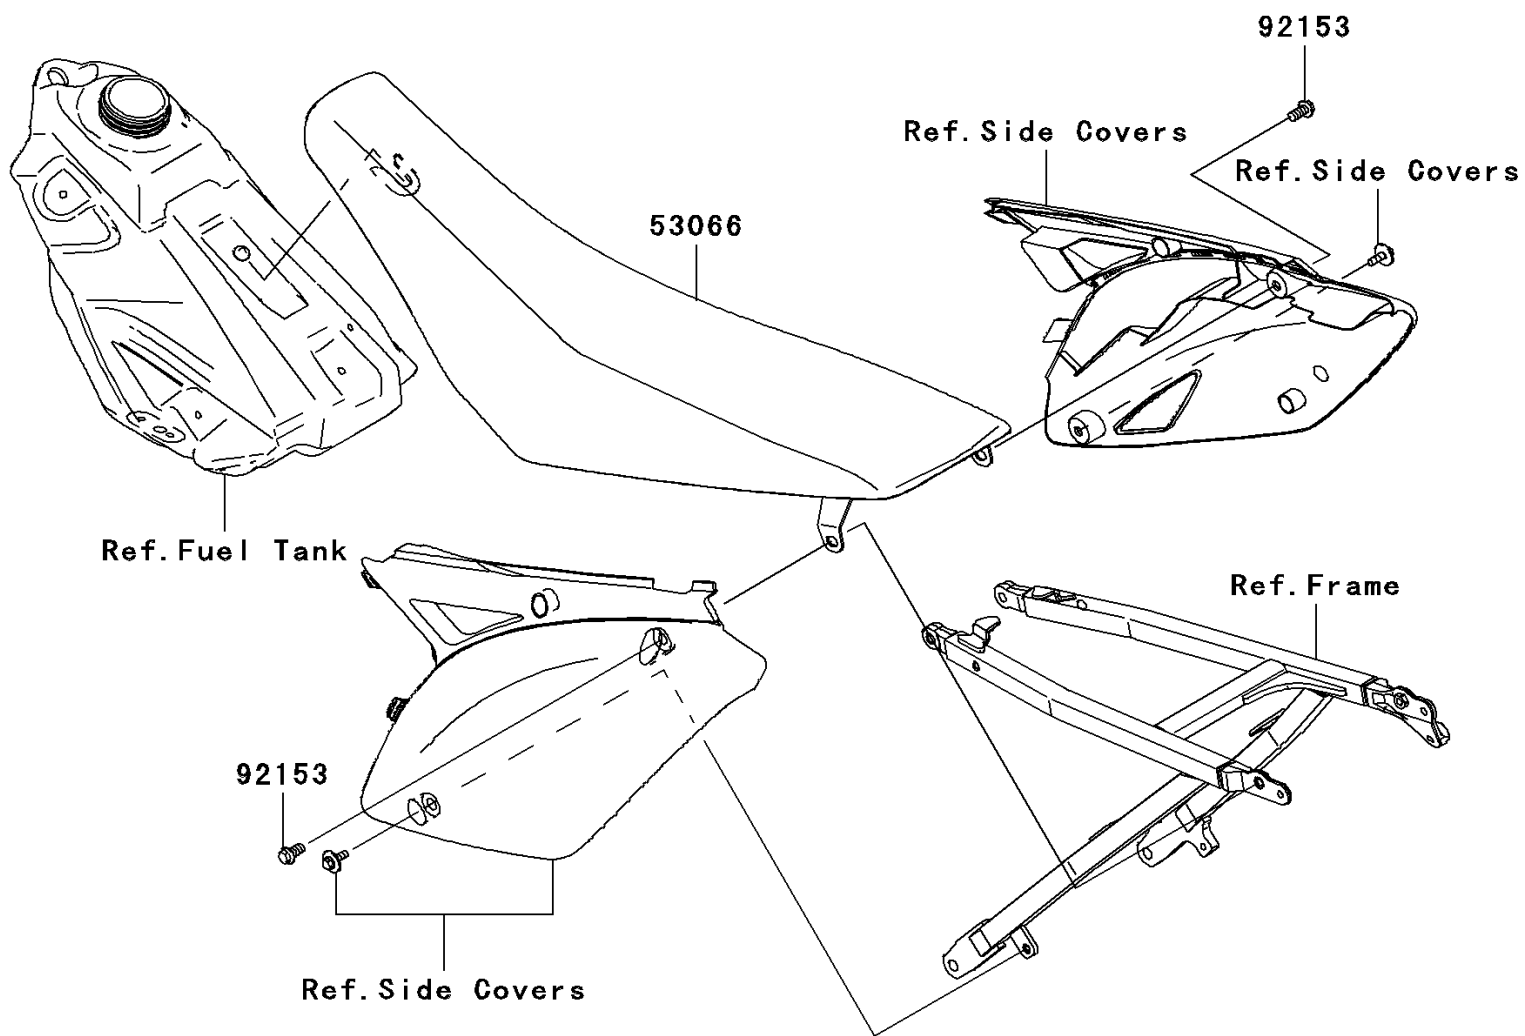

2009 KX™250F PARTS DIAGRAM

Seat

F2510

2009 KX™250F PARTS LIST

Seat

ITEM NAME	PART NUMBER	QUANTITY
SEAT-ASSY,BLACK (Ref # 53066)	53066-0207-MA	1
BOLT,FLANGED,8X16 (Ref # 92153)	92153-1308	1