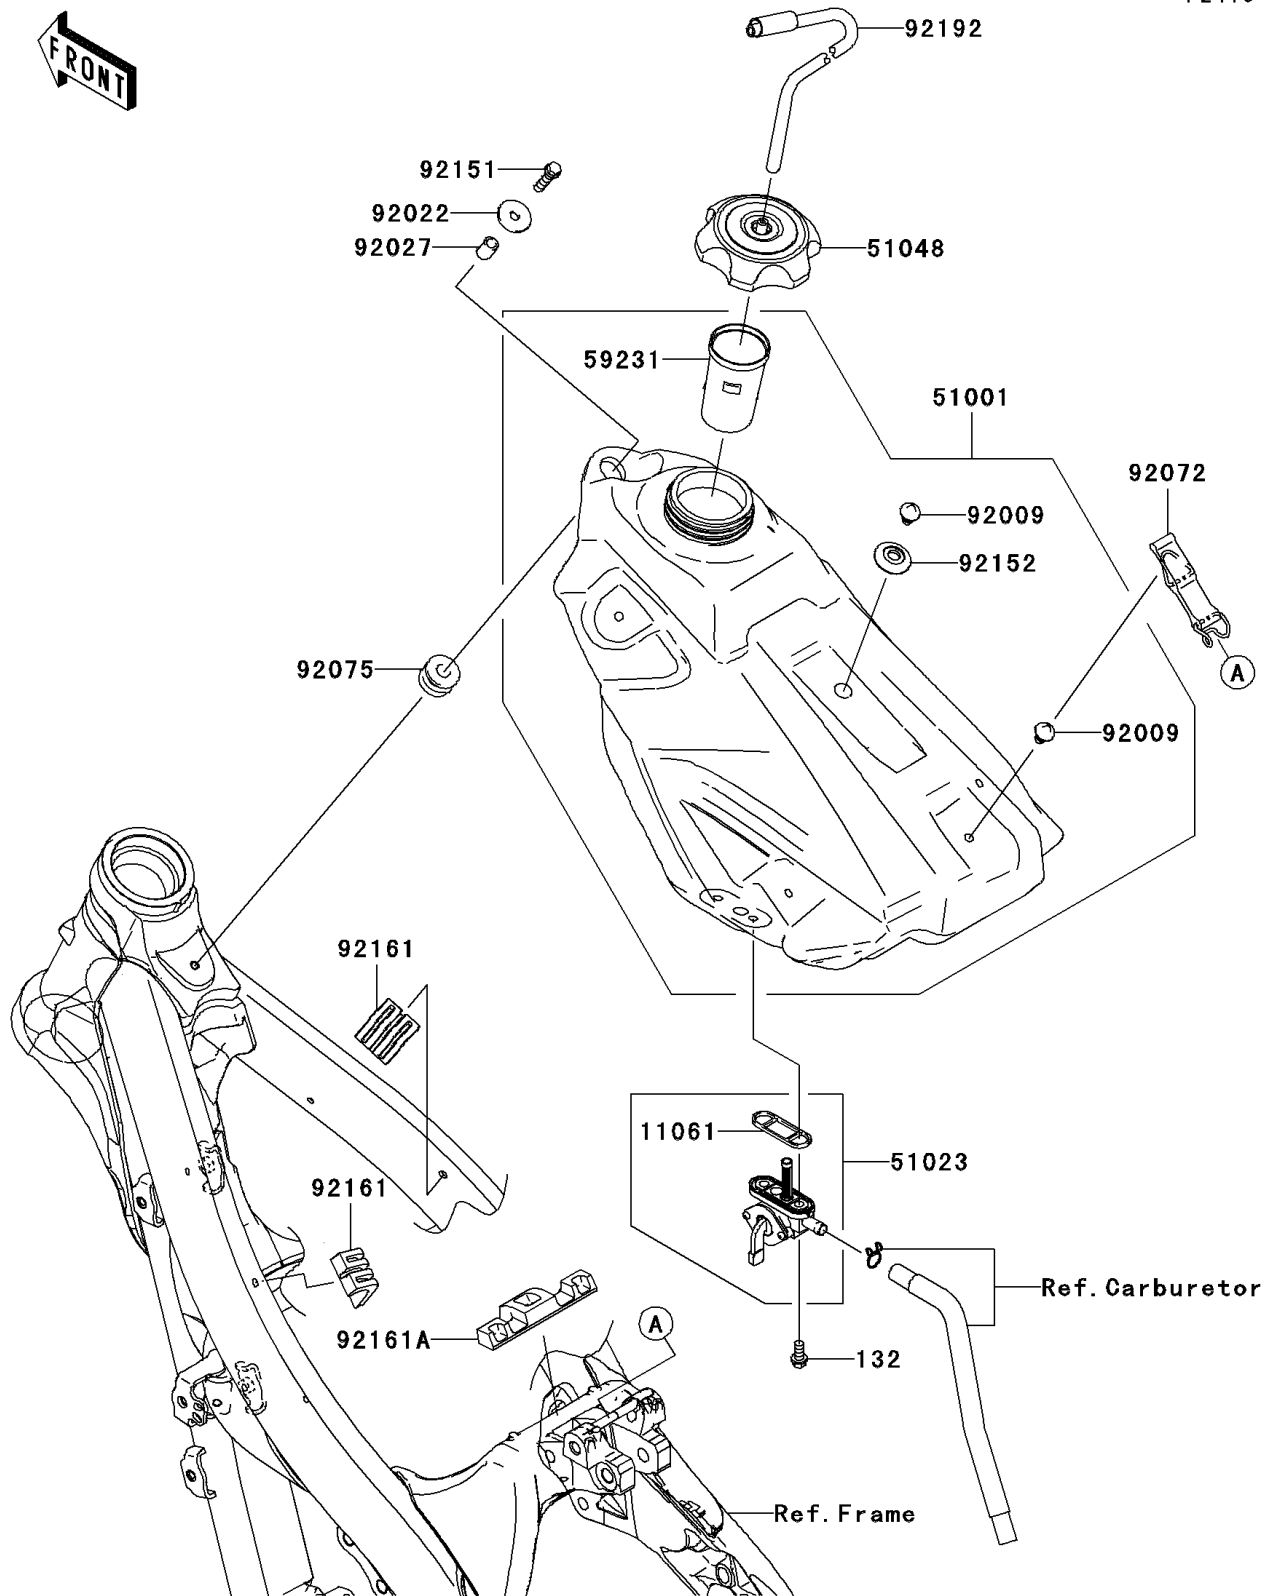

2009 KX™250F PARTS DIAGRAM

Fuel Tank

F2410

2009 KX™250F PARTS LIST

Fuel Tank

ITEM NAME	PART NUMBER	QUANTITY
BOLT-FLANGED-SMALL,6X12 (Ref # 132)	132BB0612	1
GASKET,FUEL TAP (Ref # 11061)	11061-0181	1
TANK-COMP-FUEL (Ref # 51001)	51001-0262	1
TAP-ASSY,FUEL (Ref # 51023)	51023-0025	1
CAP-ASSY-TANK,FUEL (Ref # 51048)	51048-0009	1
FILLER (Ref # 59231)	59231-0019	1
SCREW,6MM (Ref # 92009)	92009-1971	1
WASHER,6.5X24X2 (Ref # 92022)	92022-1690	1
COLLAR,6.8X10X14 (Ref # 92027)	92027-1966	1
BAND,FUEL TANK (Ref # 92072)	92072-0045	1
DAMPER (Ref # 92075)	92075-1787	1
BOLT,FLANGED-SMALL,6X25 (Ref # 92151)	92151-1930	1
COLLAR (Ref # 92152)	92152-1346	1
DAMPER,FUEL TANK,SIDE (Ref # 92161)	92161-0614	1
DAMPER,FUEL TANK,REAR (Ref # 92161A)	92161-0634	1
TUBE (Ref # 92192)	92192-0161	1